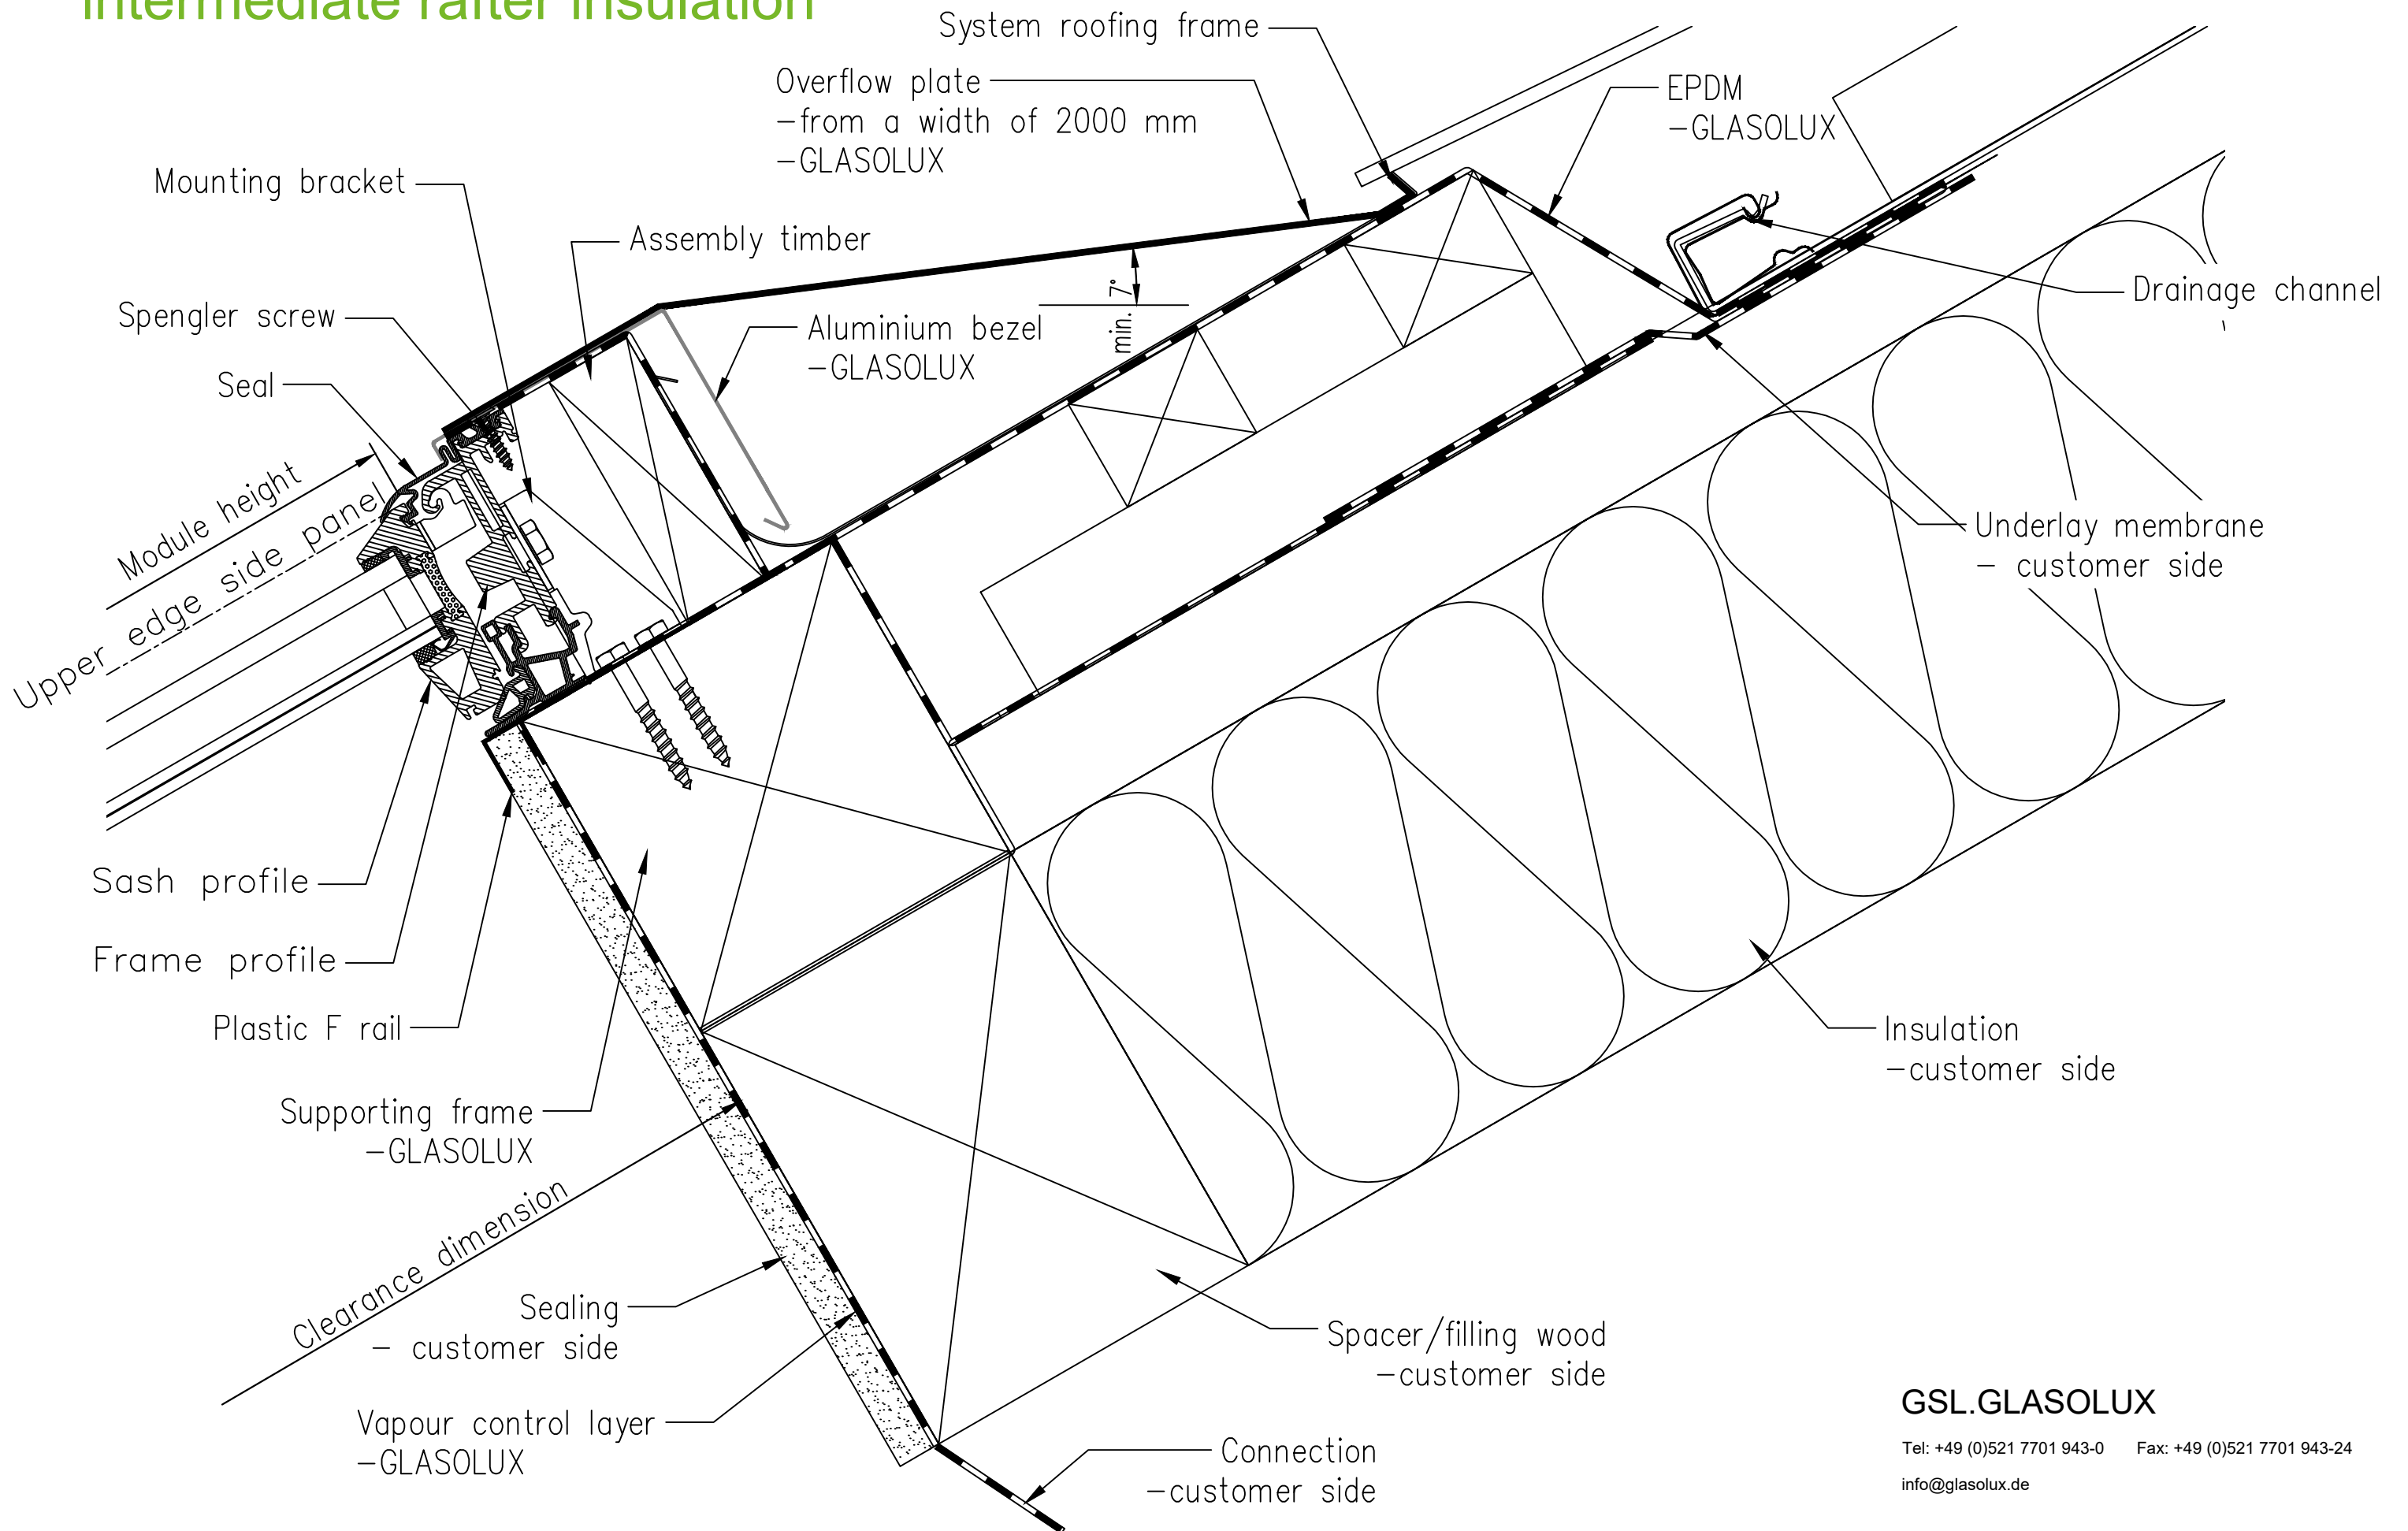

A74 Continuous rooflight - ridge - slate - above-rafter with intermediate rafter insulation

GSL.GLASOLUX

Tel: +49 (0)521 7701 943-0 Fax: +49 (0)521 7701 943-24
 info@glasolux.de