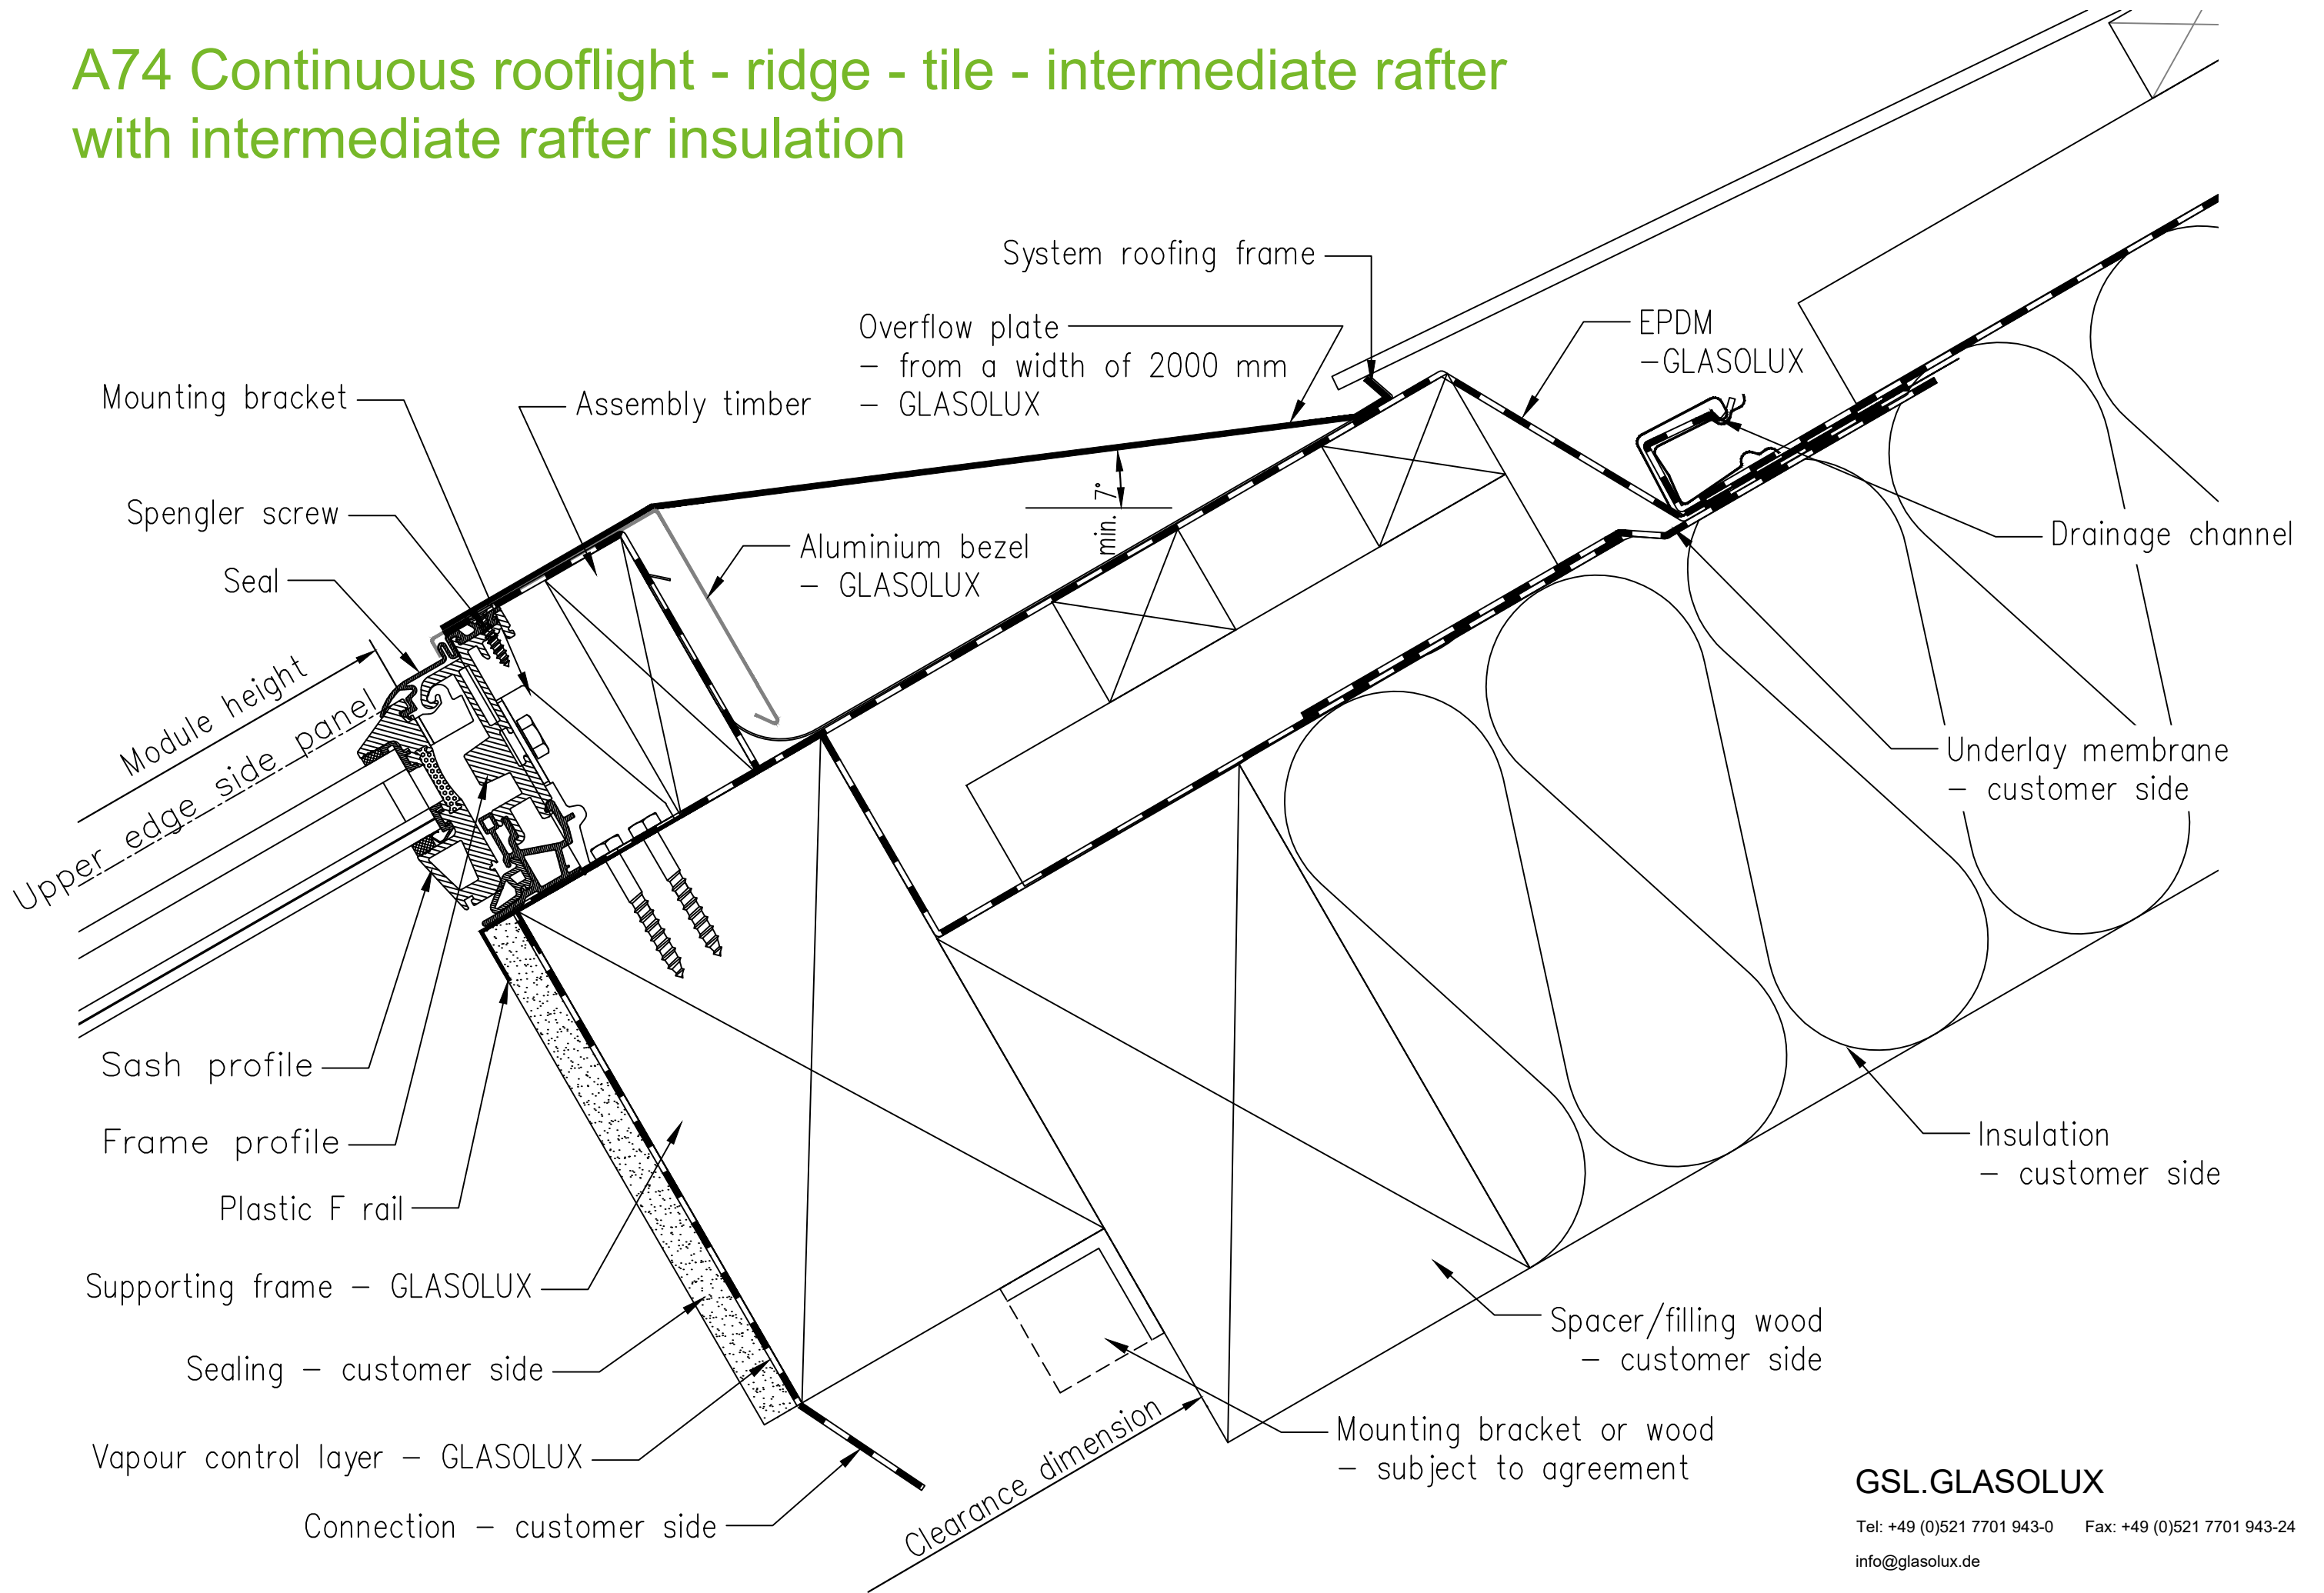

A74 Continuous rooflight - ridge - tile - intermediate rafter with intermediate rafter insulation

GSL.GLASOLUX

Tel: +49 (0)521 7701 943-0 Fax: +49 (0)521 7701 943-24
info@glasolux.de