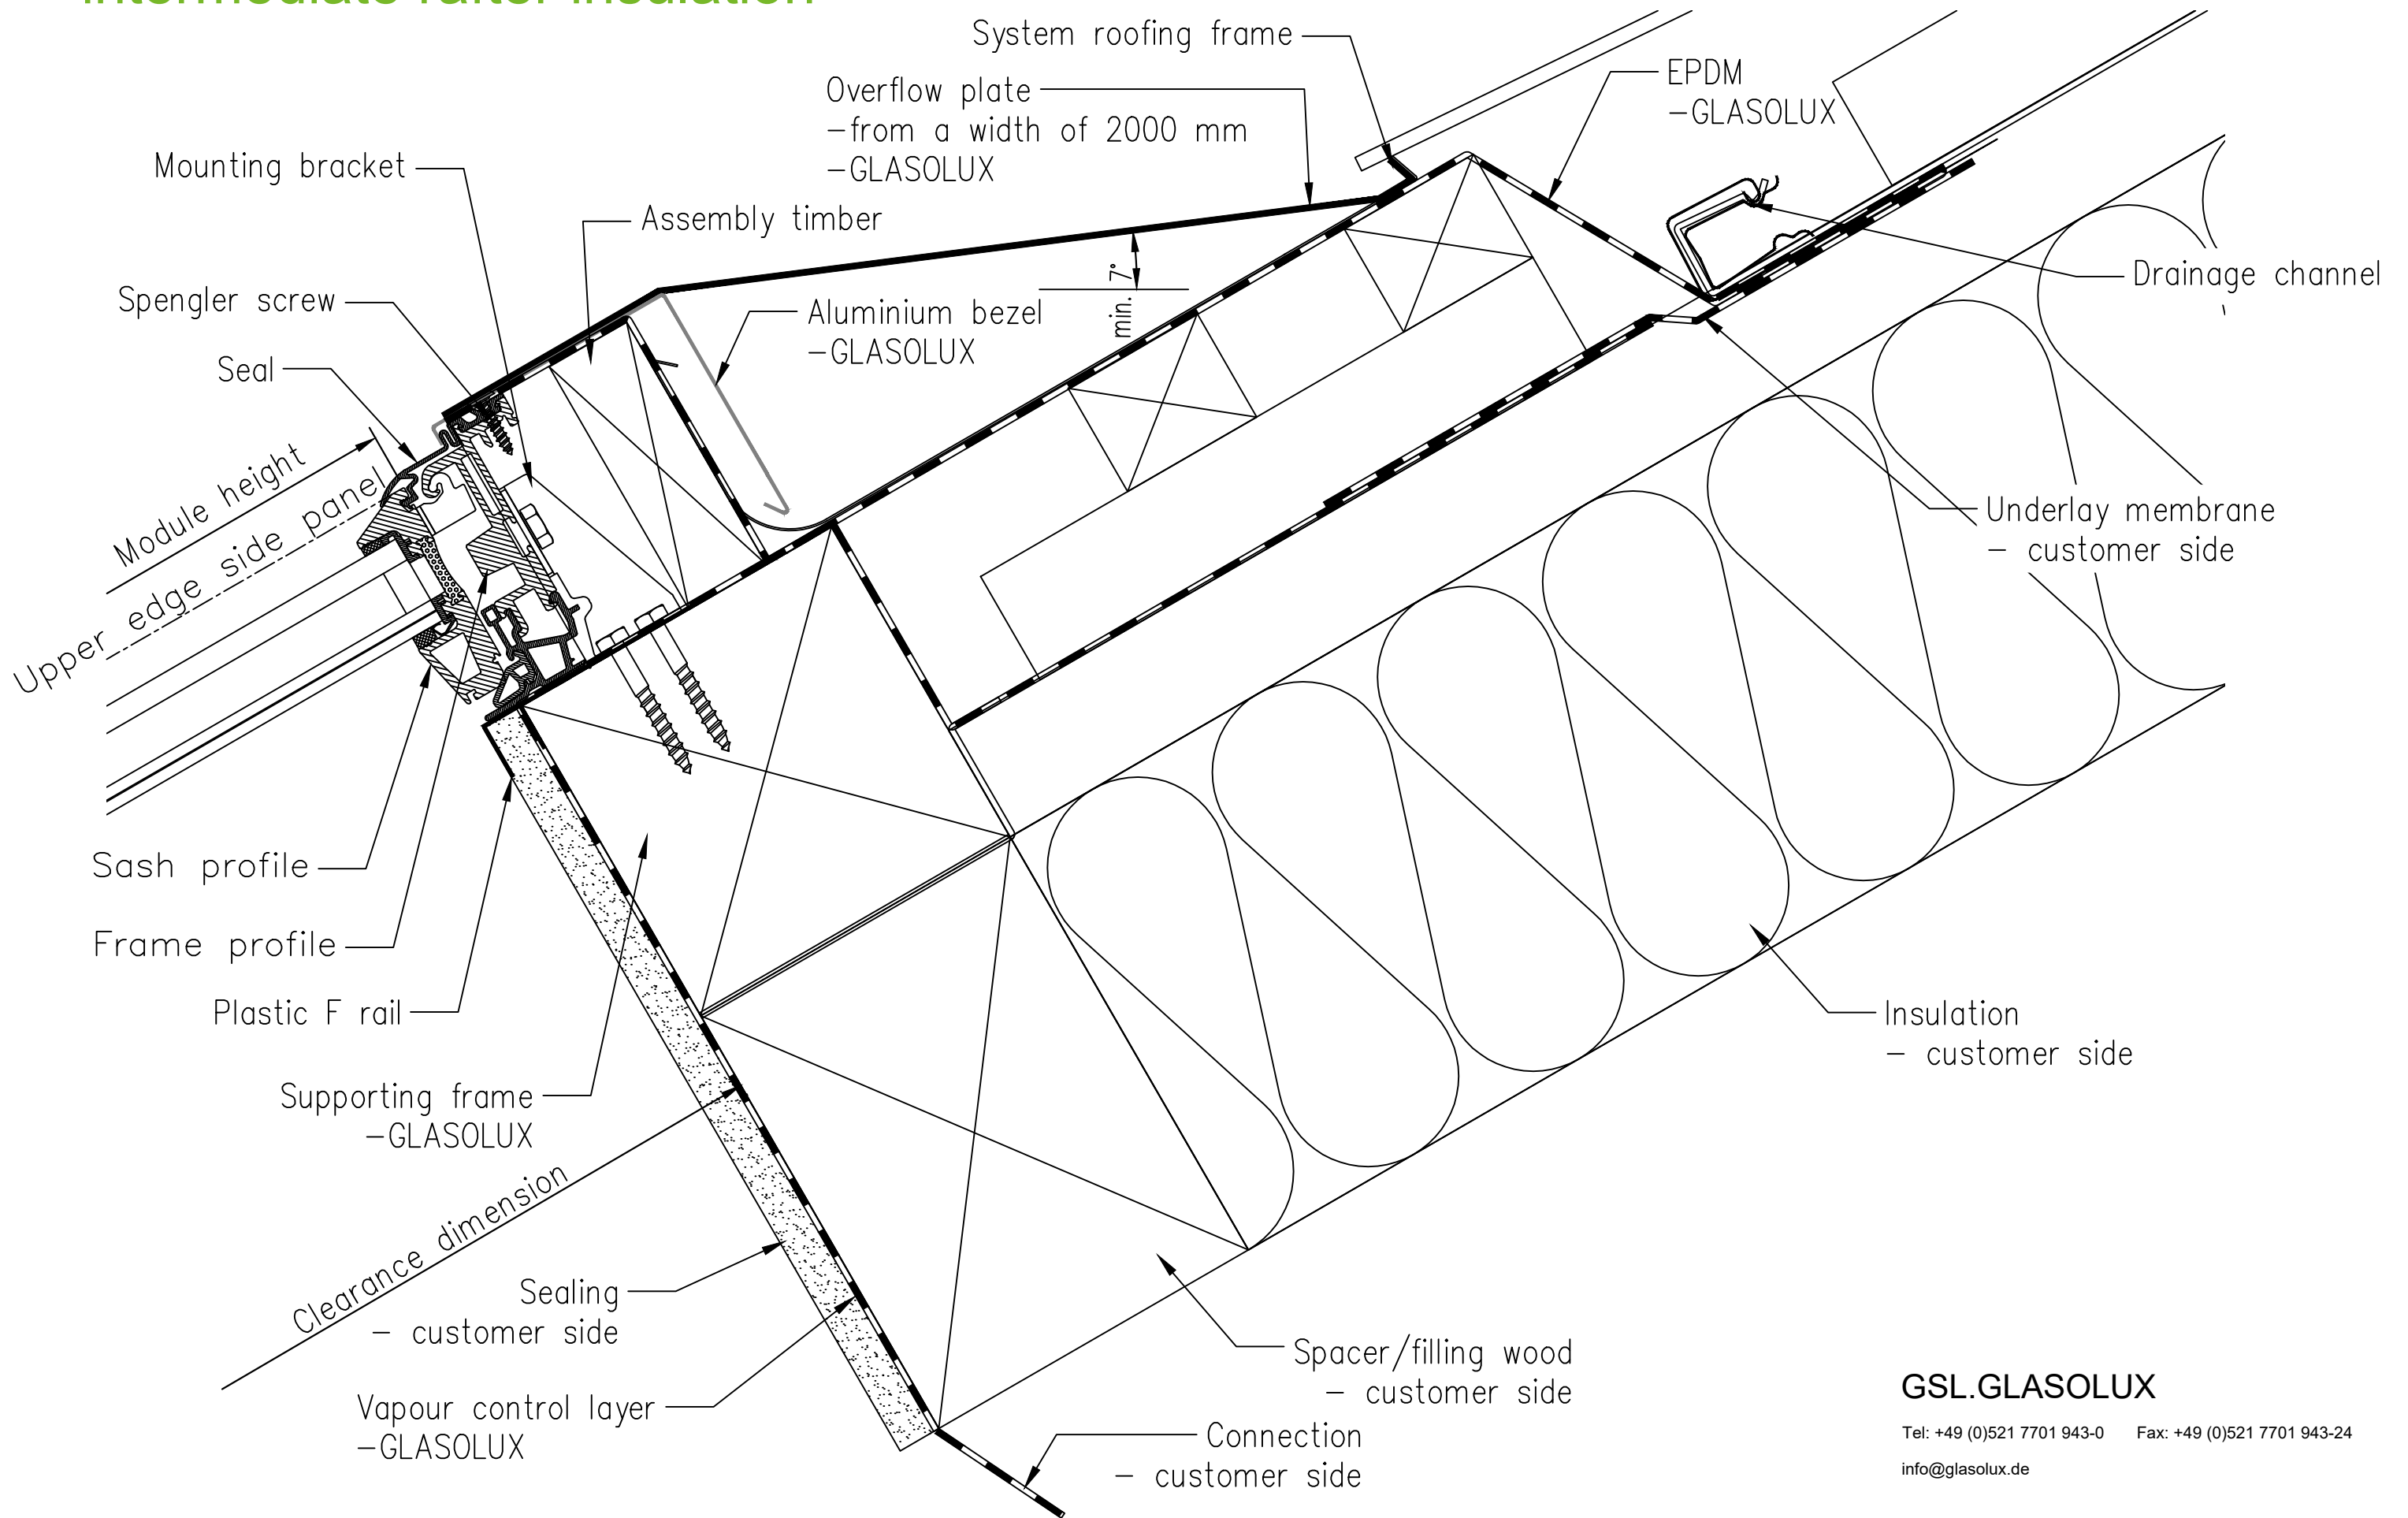

A74 Continuous rooflight - ridge - tile - above-rafter with intermediate rafter insulation

GSL.GLASOLUX

Tel: +49 (0)521 7701 943-0 Fax: +49 (0)521 7701 943-24
info@glasolux.de