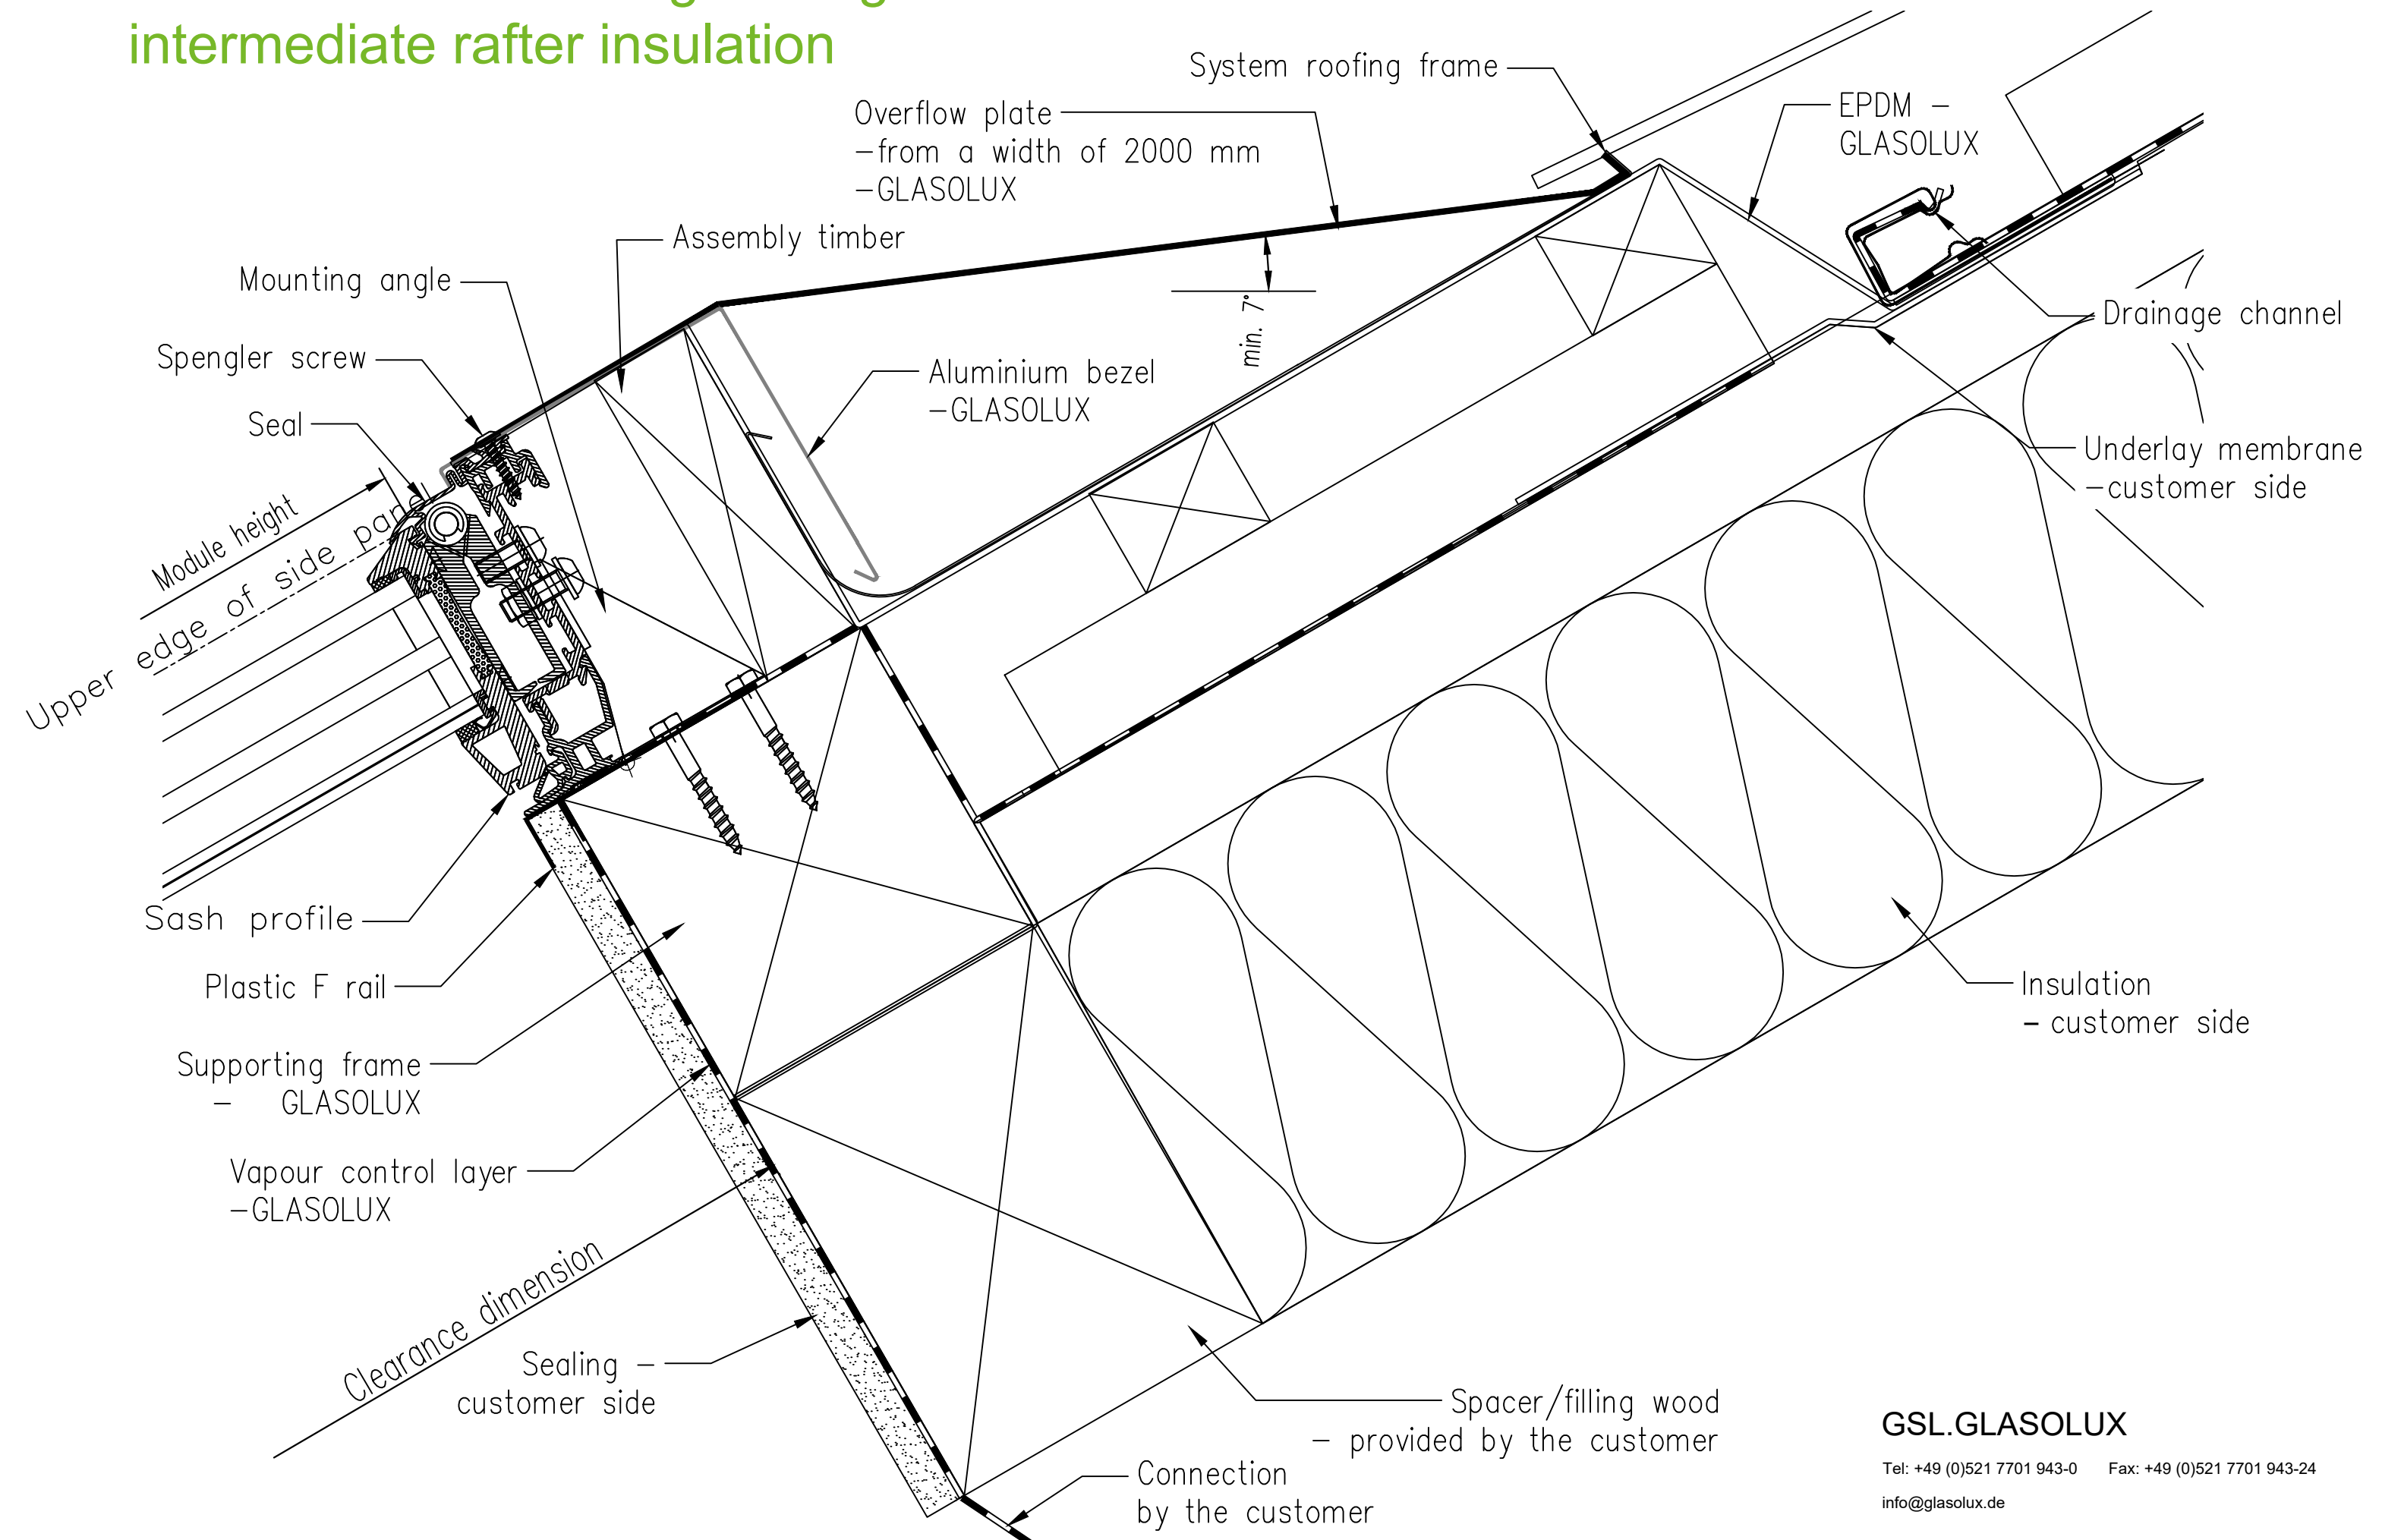

A98 Continuous rooflight - ridge - slate - above-rafter with intermediate rafter insulation

GSL.GLASOLUX

Tel: +49 (0)521 7701 943-0 Fax: +49 (0)521 7701 943-24

info@glasolux.de