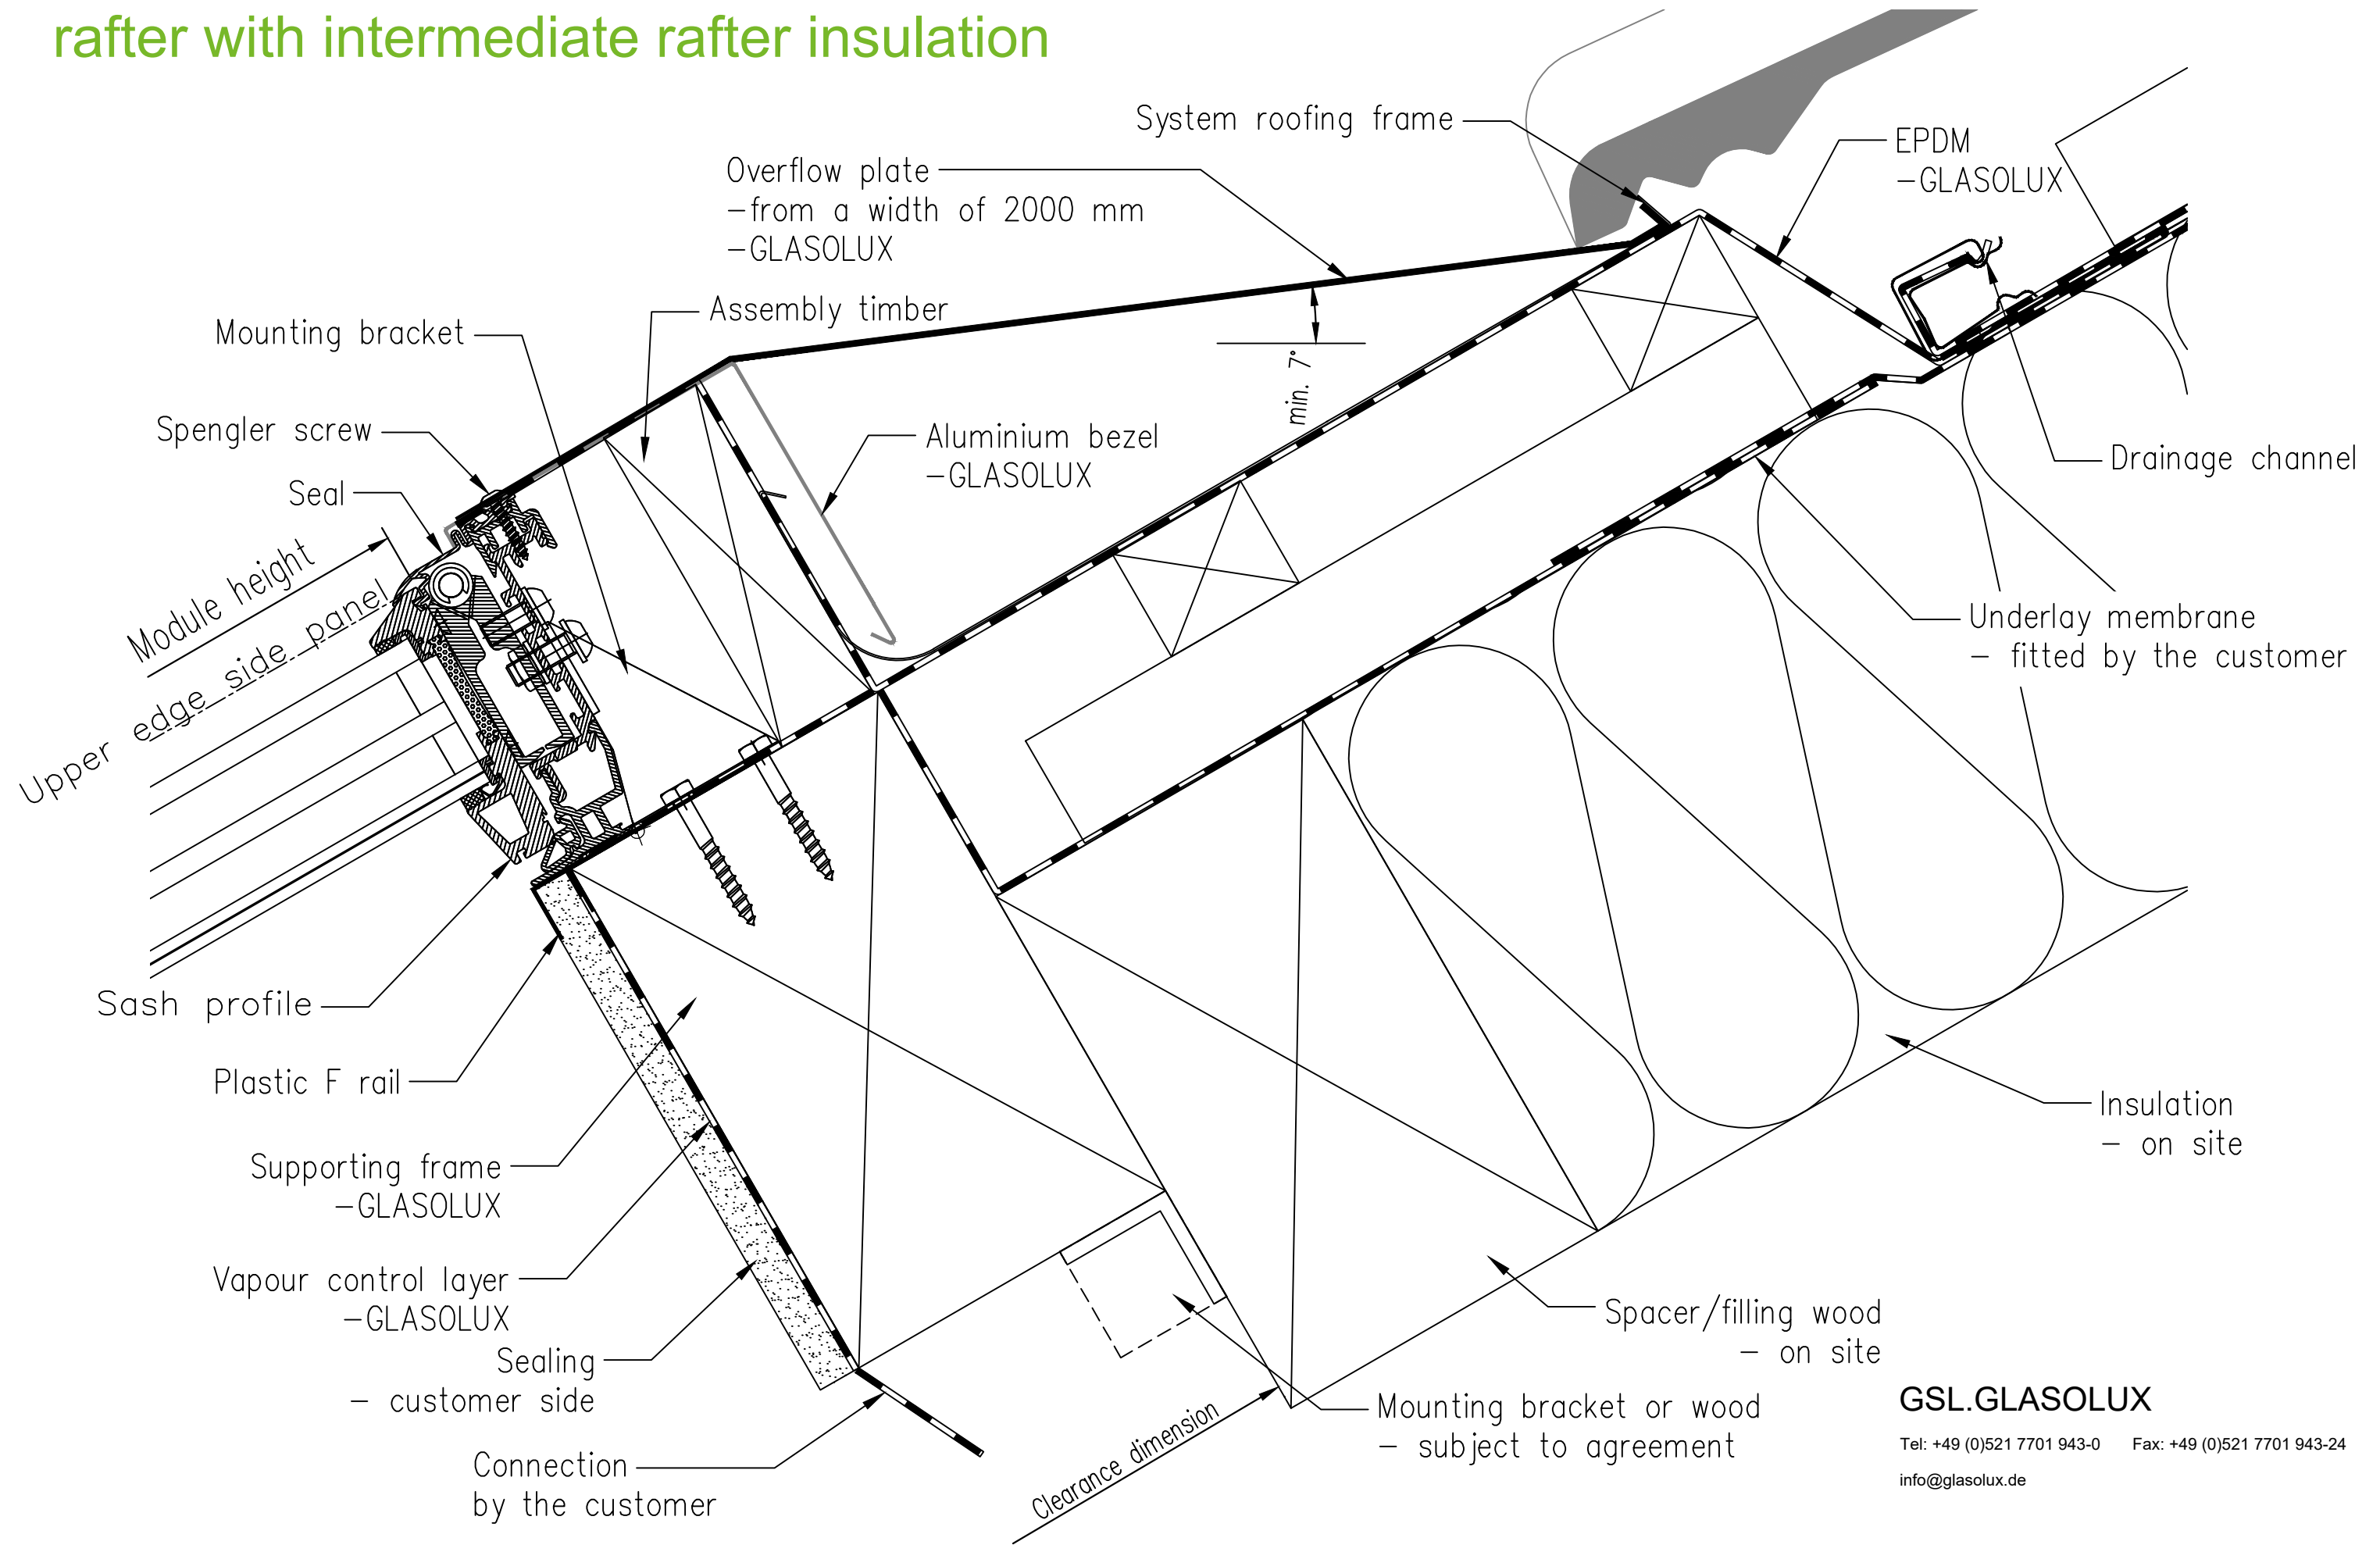

A98 Continuous rooflight - ridge - tile - intermediate rafter with intermediate rafter insulation

GSL.GLASOLUX

Tel: +49 (0)521 7701 943-0 Fax: +49 (0)521 7701 943-24
info@glasolux.de