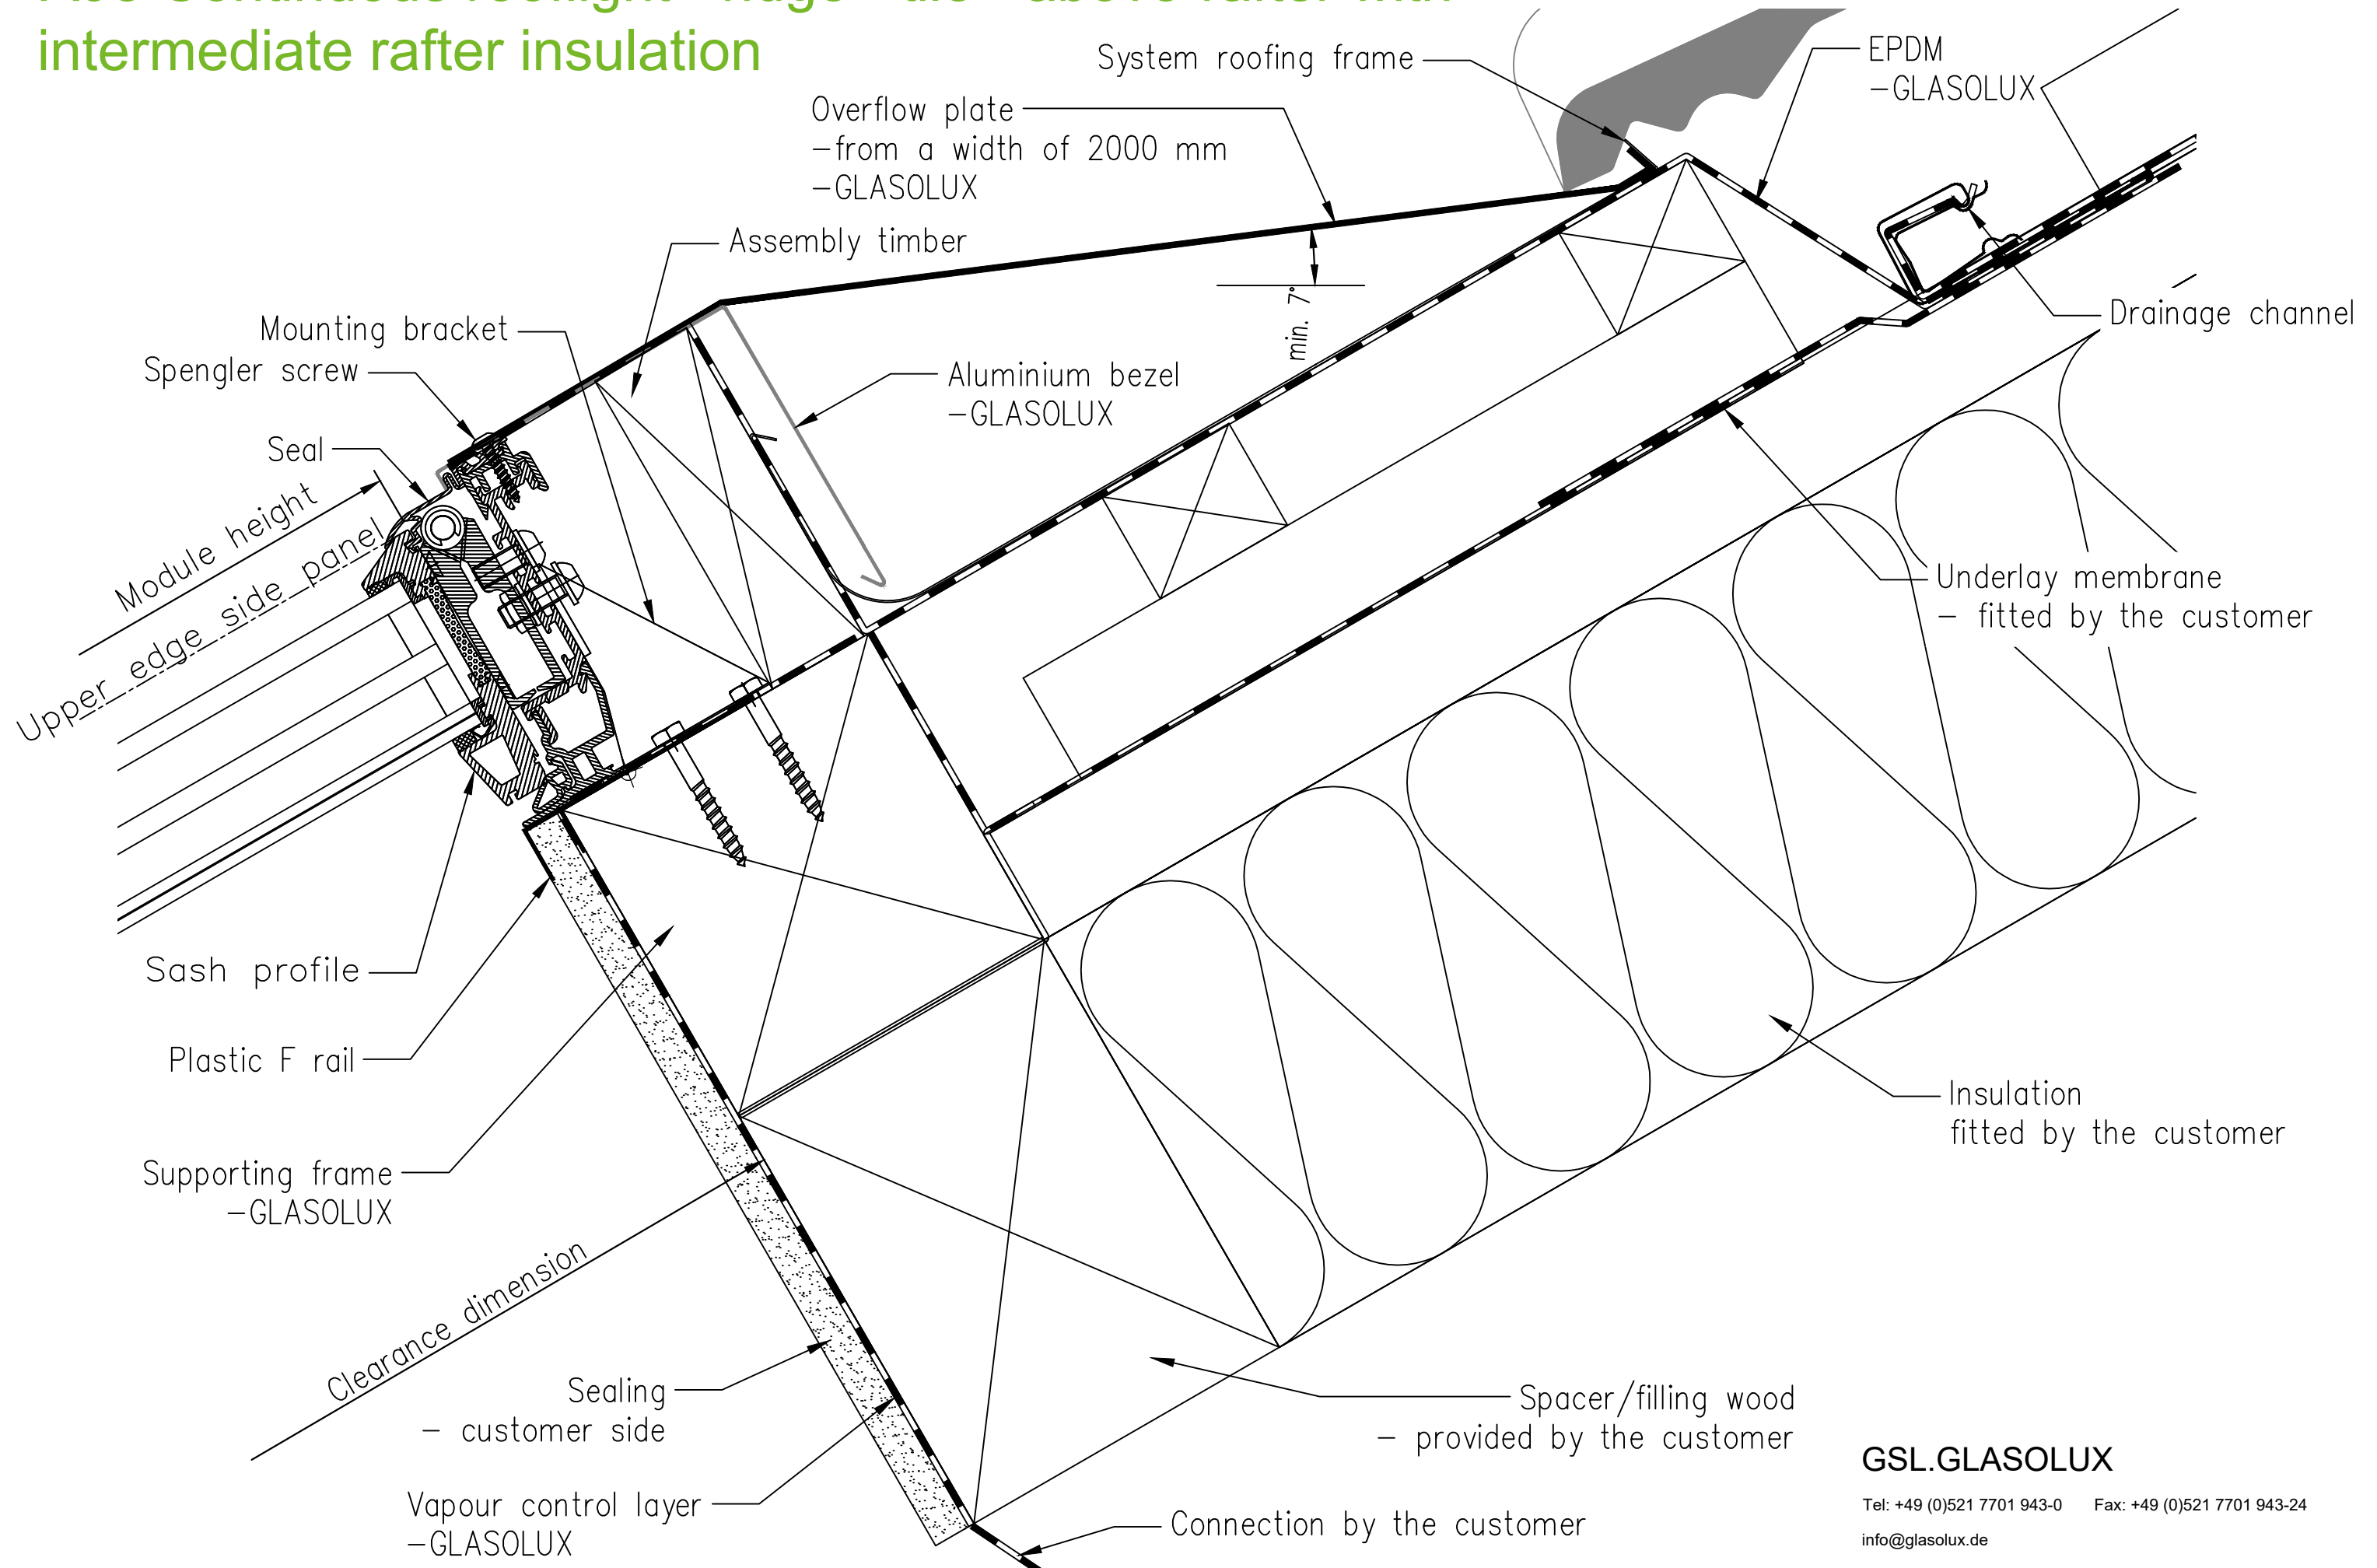

A98 Continuous rooflight - ridge - tile - above-rafter with intermediate rafter insulation

GSL.GLASOLUX

Tel: +49 (0)521 7701 943-0 Fax: +49 (0)521 7701 943-24

info@glasolux.de