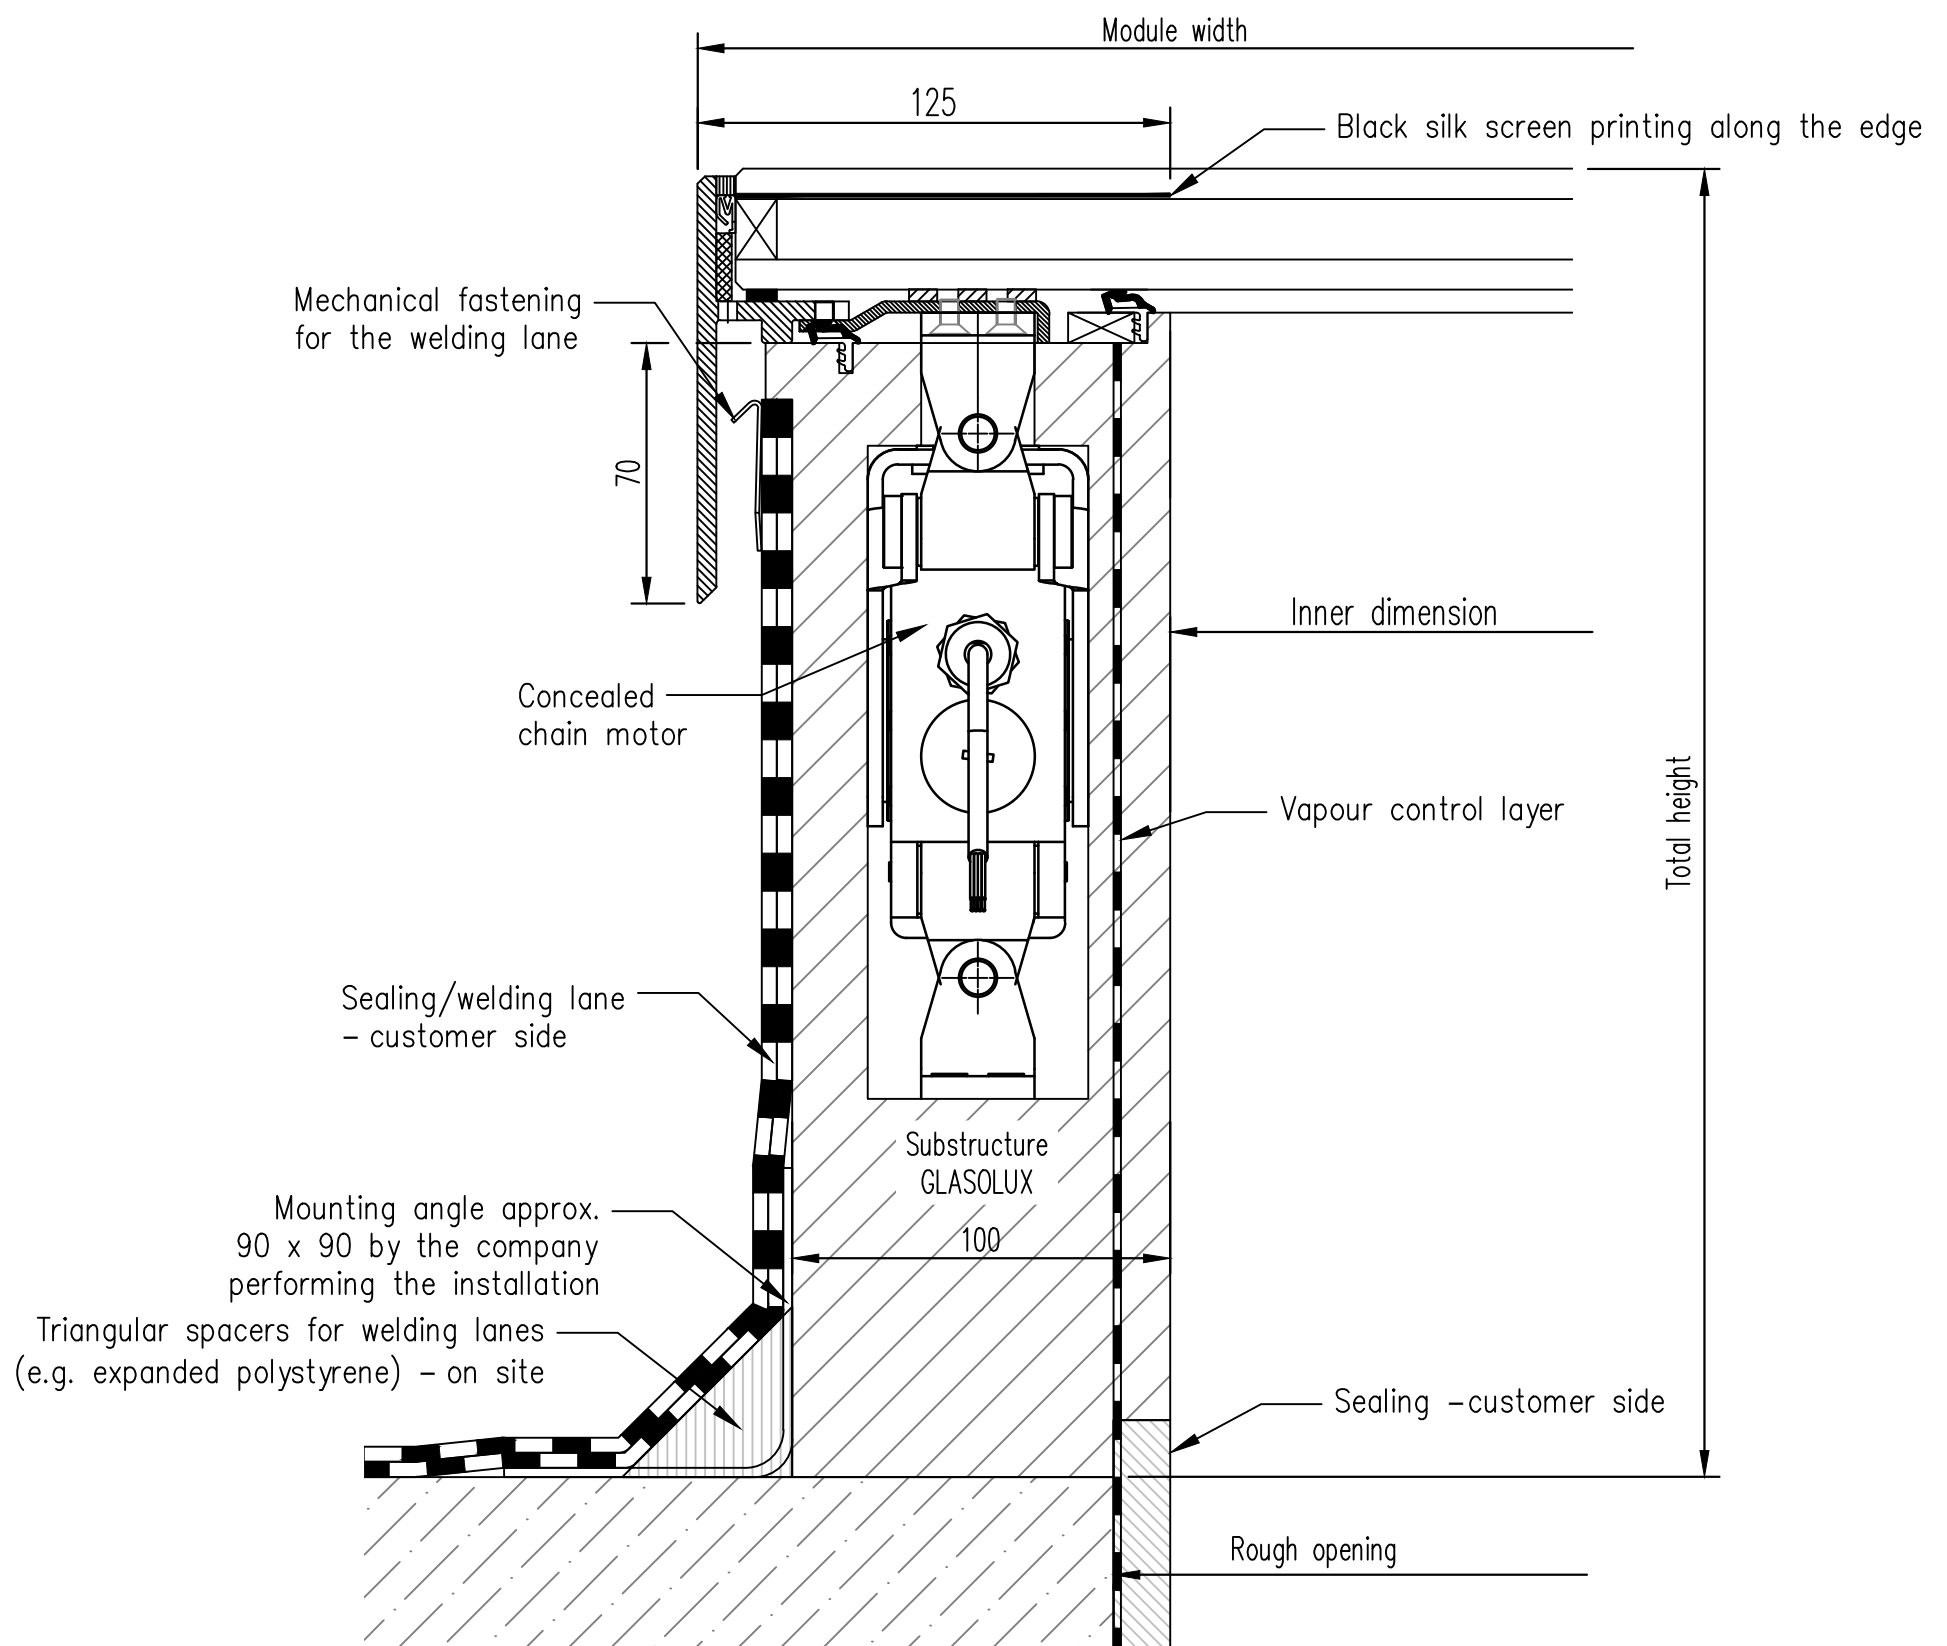

SkyVision ACCESS - Motor side left and right

Maximum dimensions as square:
 1225 x 1225 mm!
 Maximum length/width:
 2000 mm!
 Maximum 1,5m²!

SkyVision ACCESS - Leg side

Maximum dimensions as square:
 1225 x 1225 mm!
 Maximum length/width:
 2000 mm!
 Maximum 1,5m²!

SkyVision ACCESS - Opening side

Maximum dimensions as square:
 1225 x 1225 mm!
 Maximum length/width:
 2000 mm!
 Maximum 1,5m²!