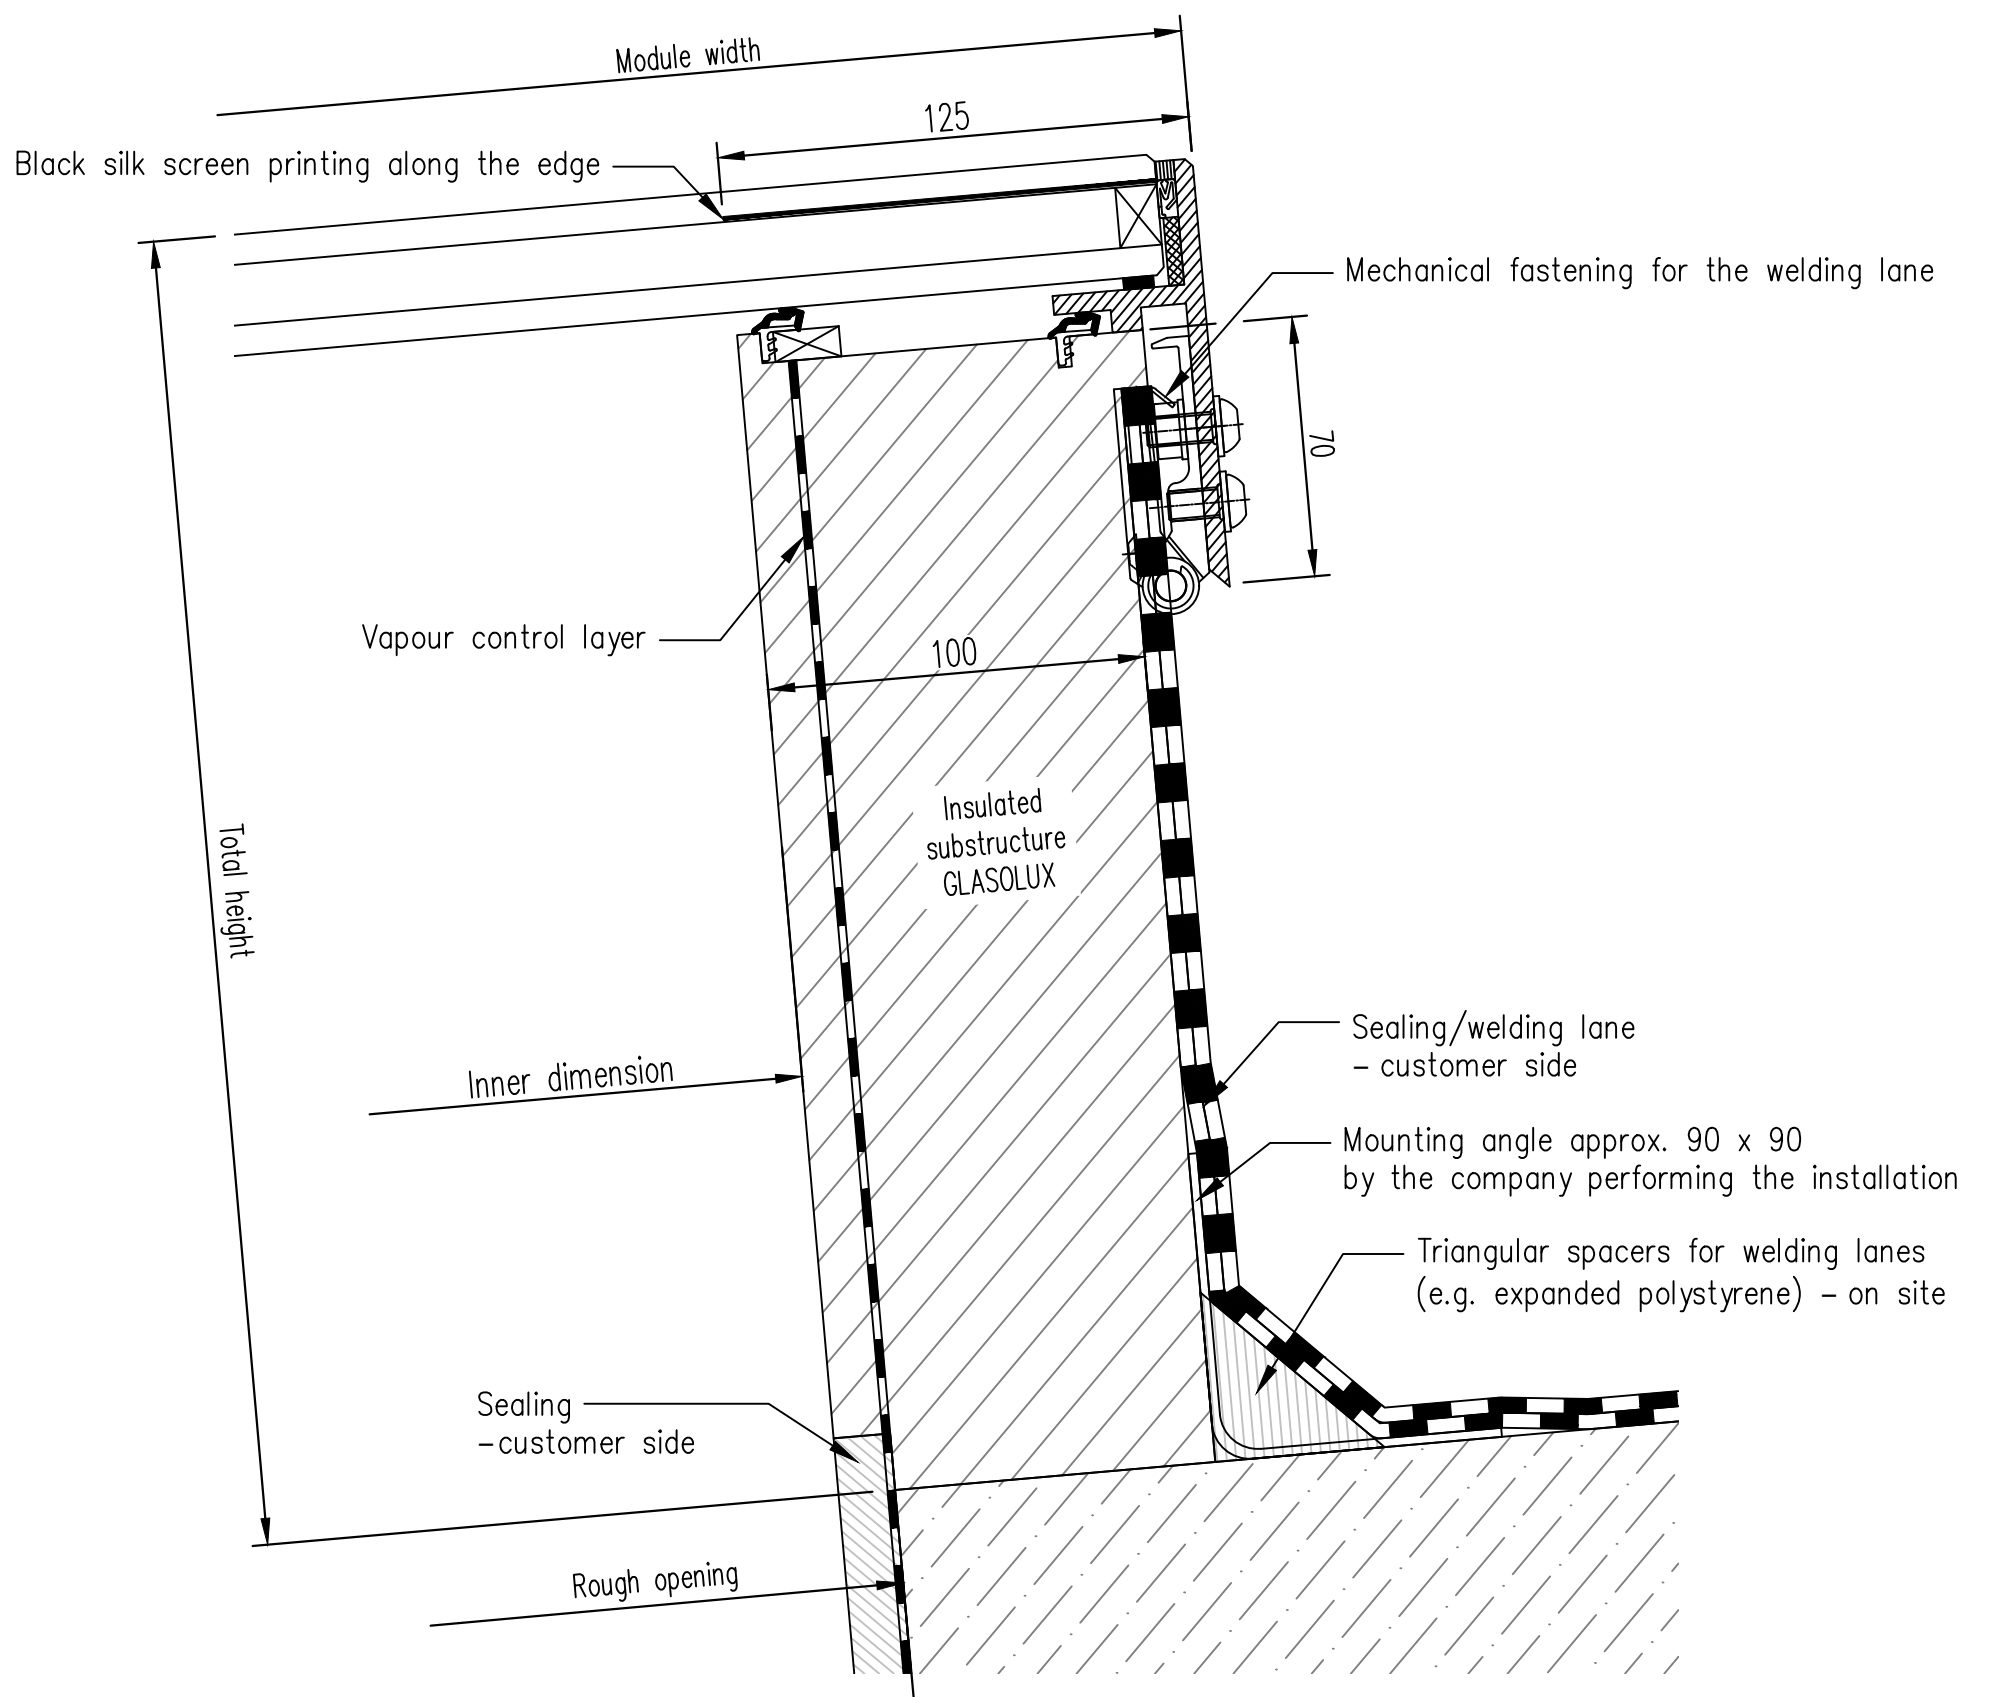

SkyVision ACCESS - Motor side left and right

Maximum dimensions as square:
 1225 x 1225 mm!
 Maximum length/width:
 2000 mm!
 Maximum 1,5m²!

SkyVision ACCESS - Leg side

Maximum dimensions as square:
 1225 x 1225 mm!
 Maximum length/width:
 2000 mm!
 Maximum 1,5m²!

SkyVision ACCESS - Opening side

Maximum dimensions as square:
 1225 x 1225 mm!
 Maximum length/width:
 2000 mm!
 Maximum 1,5m²!