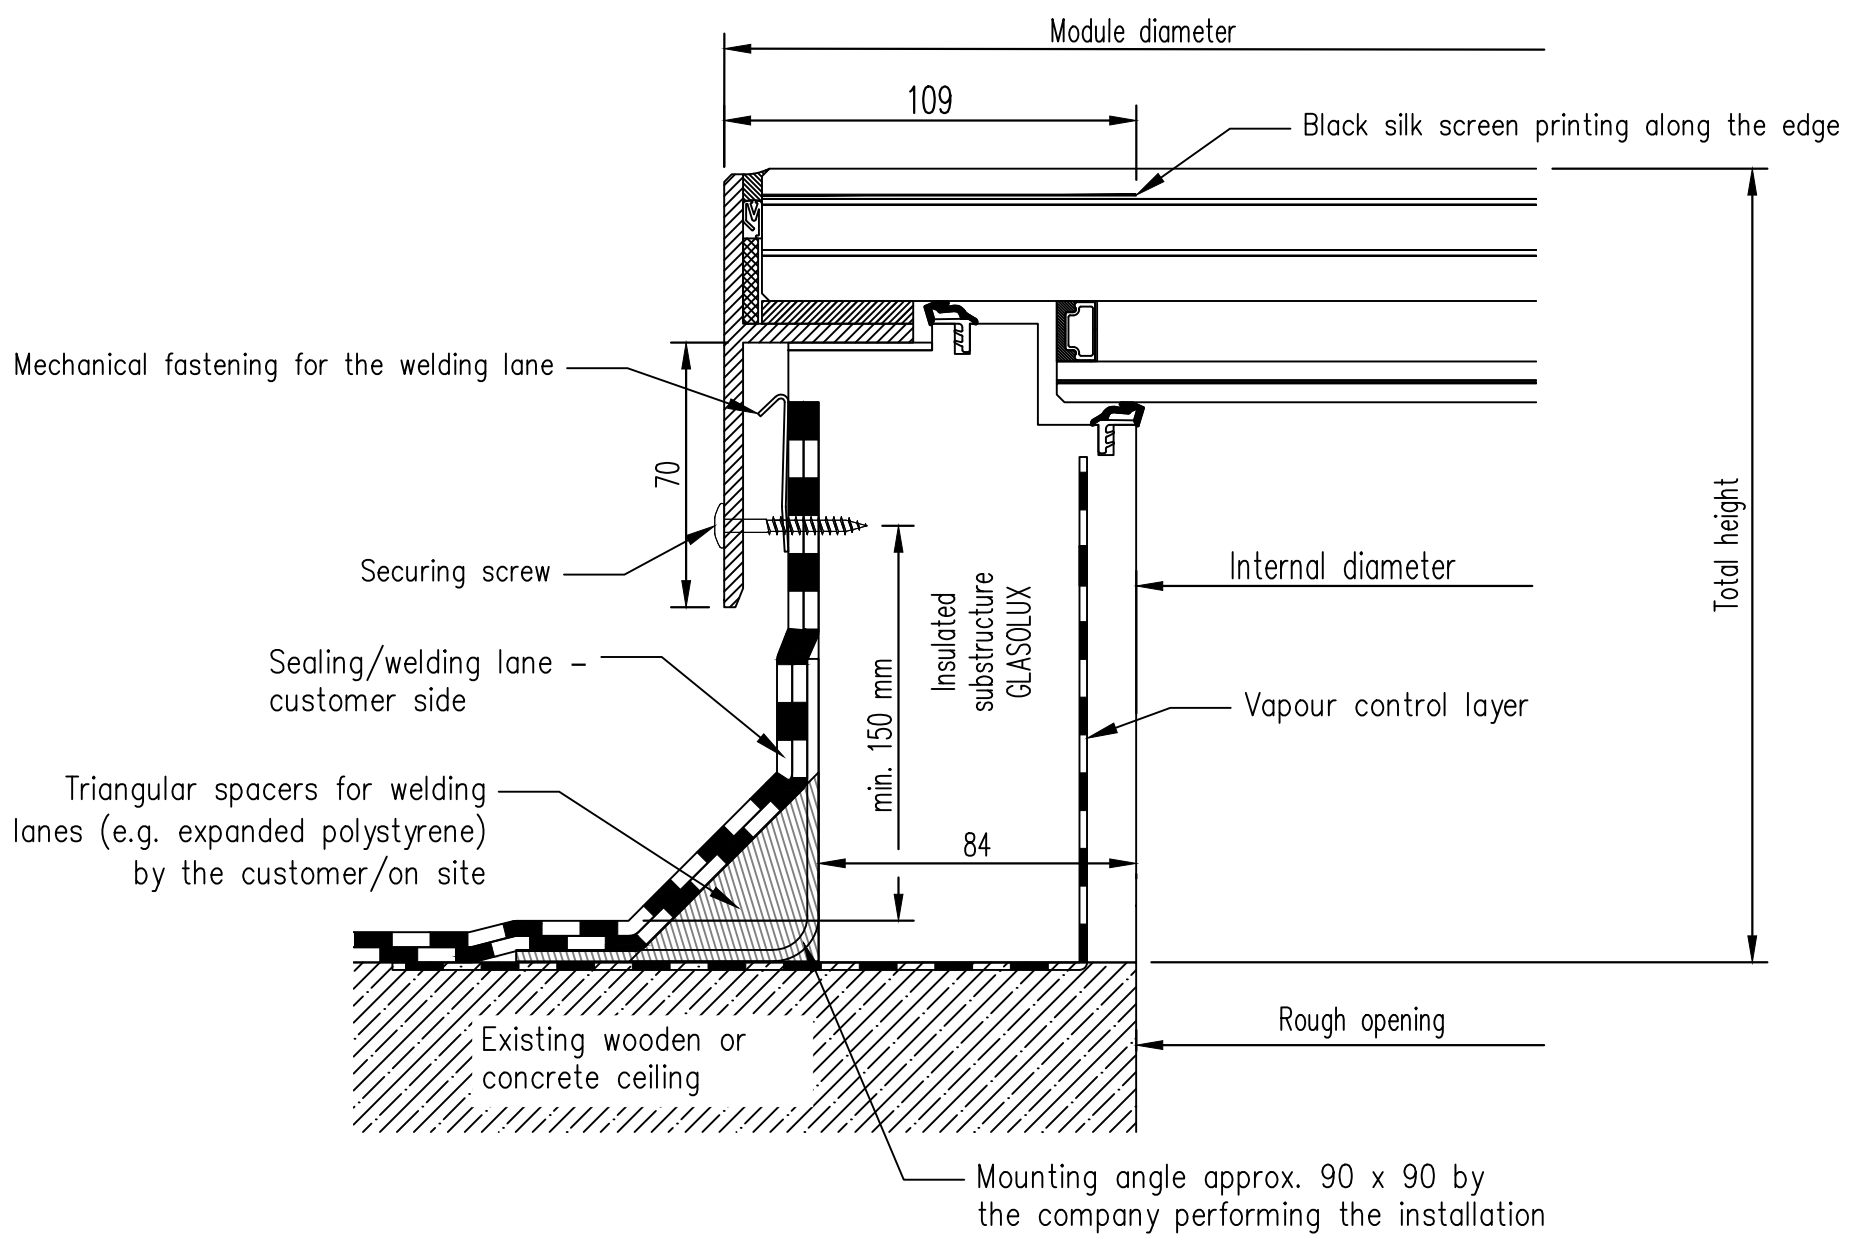

SkyVision CIRCULAR WALK-ON

Internal diameter max. 1780 mm
max. 2,48 m²

SkyVision CIRCULAR WALK-ON Ecoline

Internal diameter max. 1780 mm
max. 2,48 m²

SkyVision CIRCULAR WALK-ON Ecoline (Fluid plastic)

Internal diameter max. 1780 mm
max. 2,48 m²