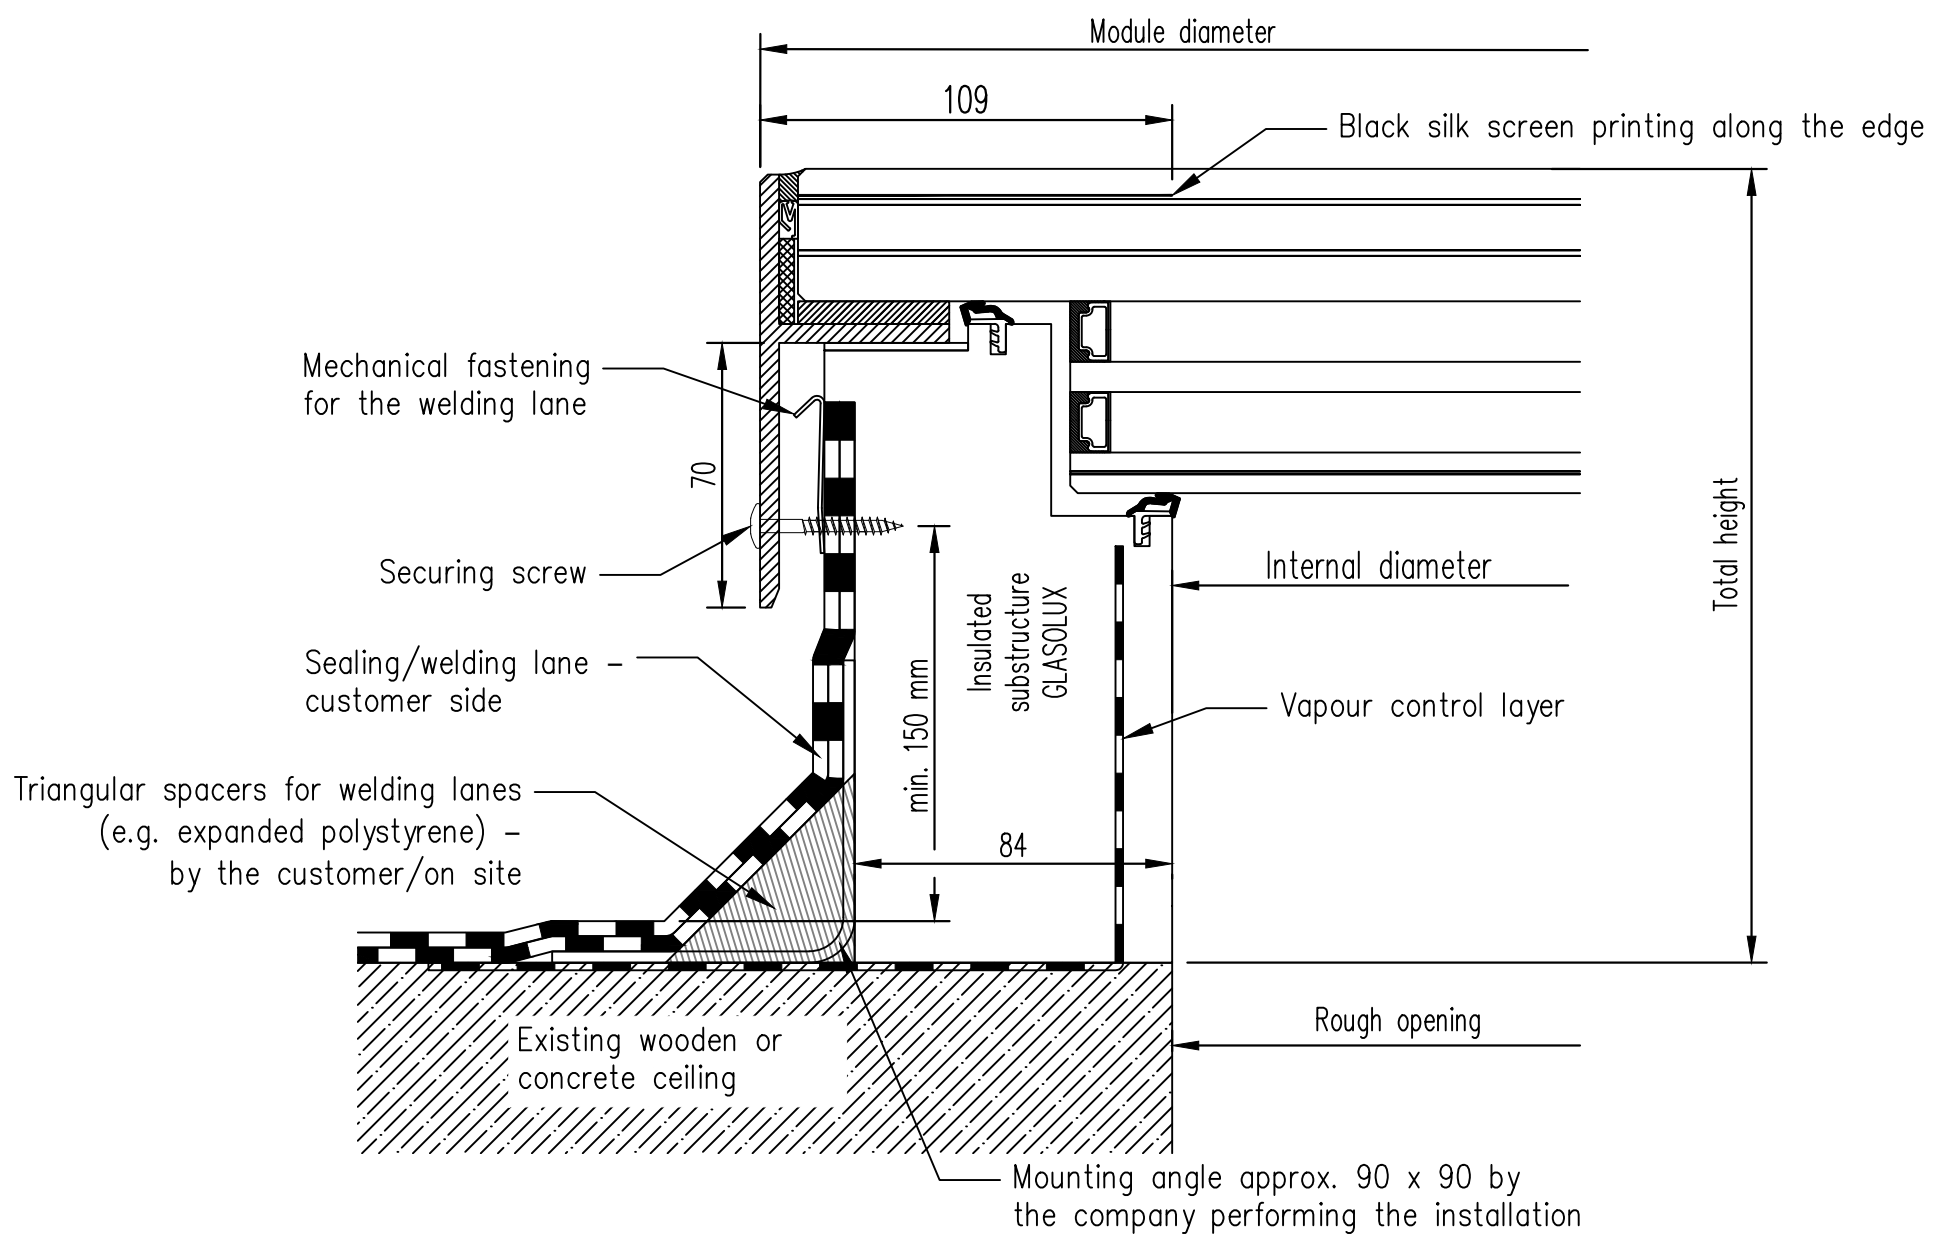

SkyVision CIRCULAR WALK-ON

Internal diameter max. 1780 mm
max. 2,48 m²

SkyVision CIRCULAR WALK-ON Ecoline

Internal diameter max. 1780 mm
max. 2,48 m²

SkyVision CIRCULAR WALK-ON Ecoline (Fluid plastic)

Internal diameter max. 1780 mm
max. 2,48 m²