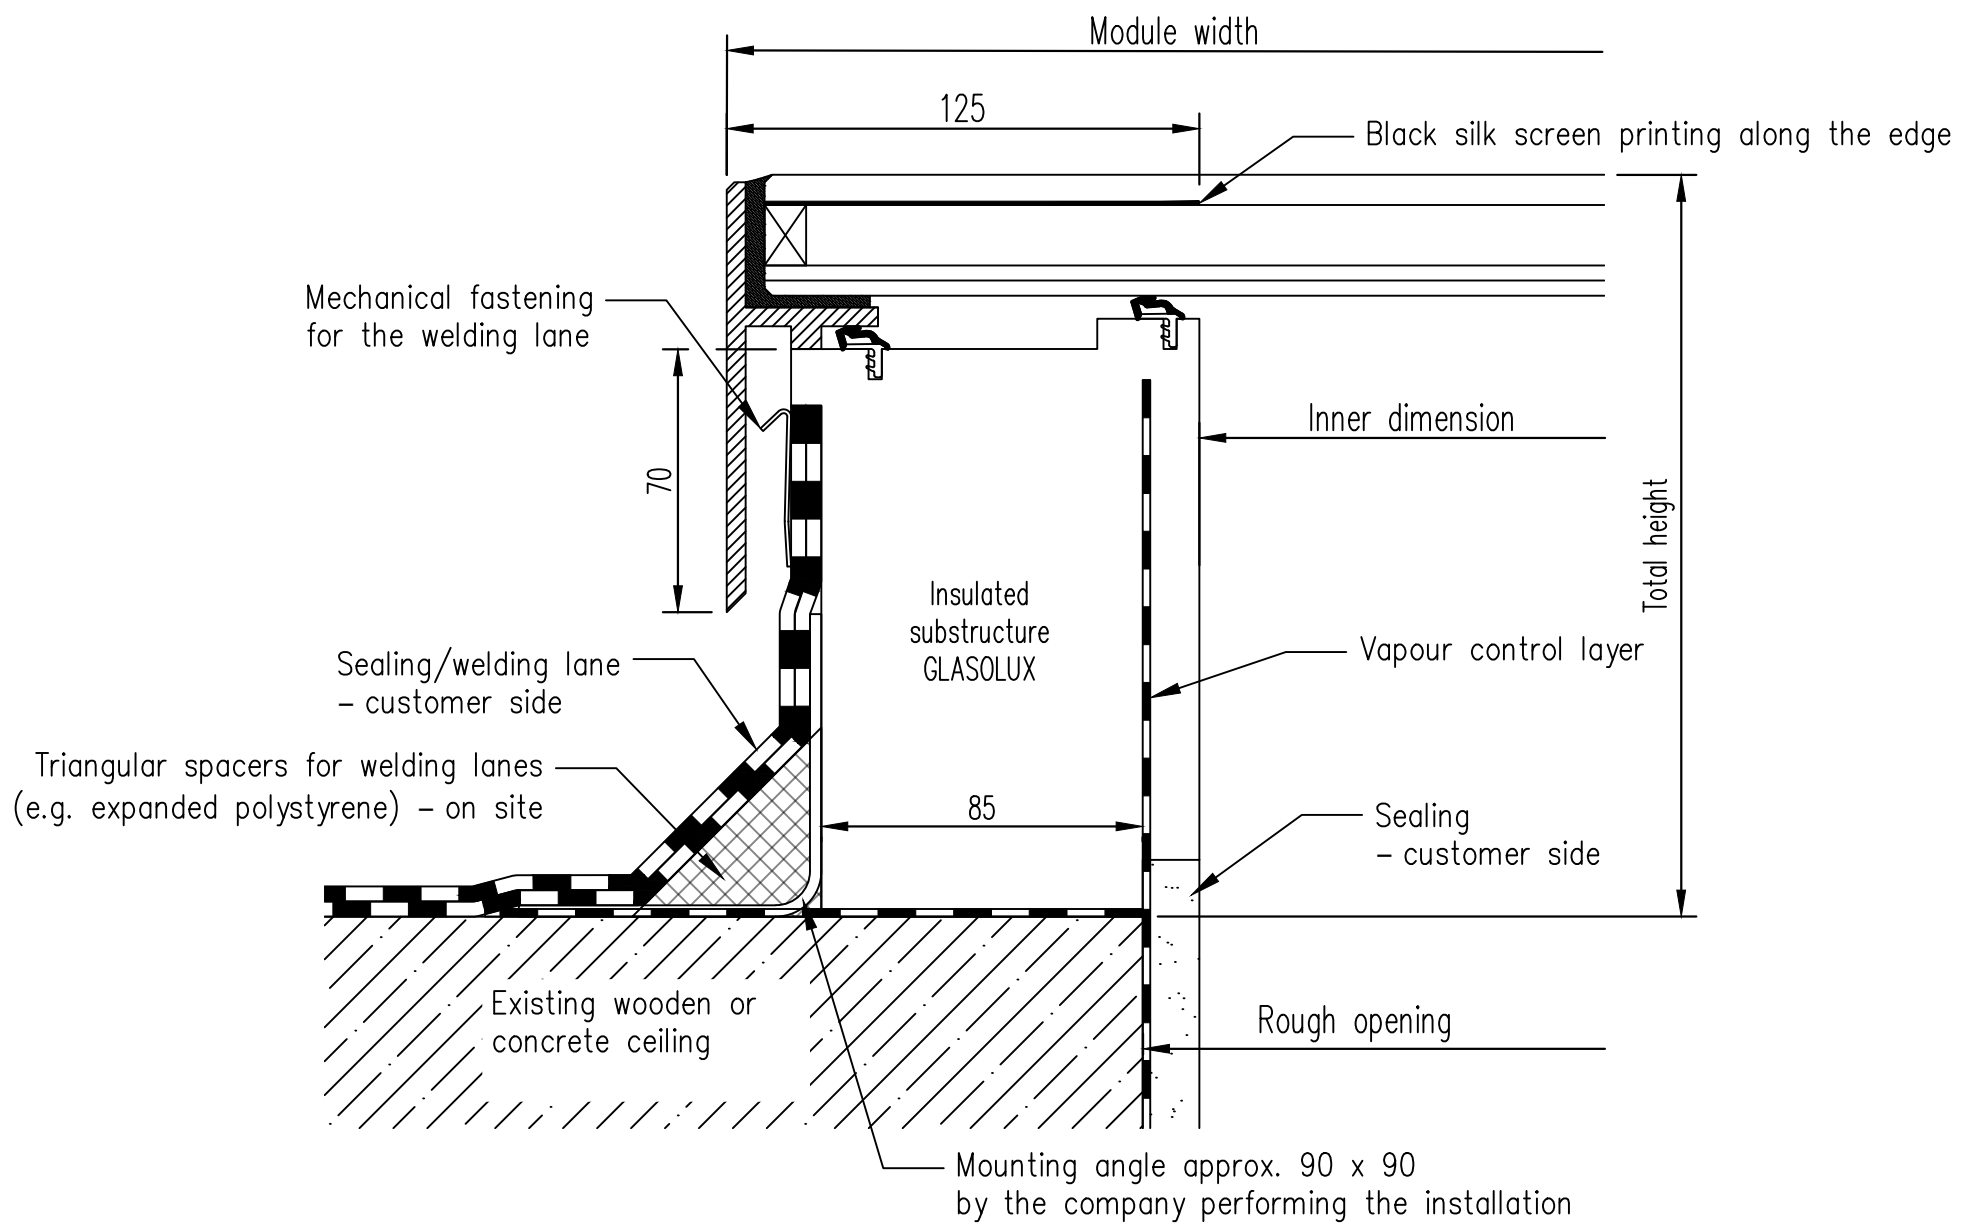

SkyVision COMFORT - Motor side

Maximum dimensions as square:
1225 x 1225 mm!
Maximum length/width:
2000 mm!

SkyVision COMFORT - Side view left/right

Maximum dimensions as square:
 1225 x 1225 mm!
 Maximum length/width:
 2000 mm!

SkyVision COMFORT - Leg side

Maximum dimensions as square:
1225 x 1225 mm!
Maximum length/width:
2000 mm!

SkyVision COMFORT Ecoline - Motor side

Maximum dimensions as square:
 1225 x 1225 mm!
 Maximum length/width:
 2000 mm!

SkyVision COMFORT Ecoline - Side view right/left

Maximum dimensions as square:
 1225 x 1225 mm!
 Maximum length/width:
 2000 mm!

SkyVision COMFORT Ecoline - Leg side

Maximum dimensions as square:
 1225 x 1225 mm!
 Maximum length/width:
 2000 mm!