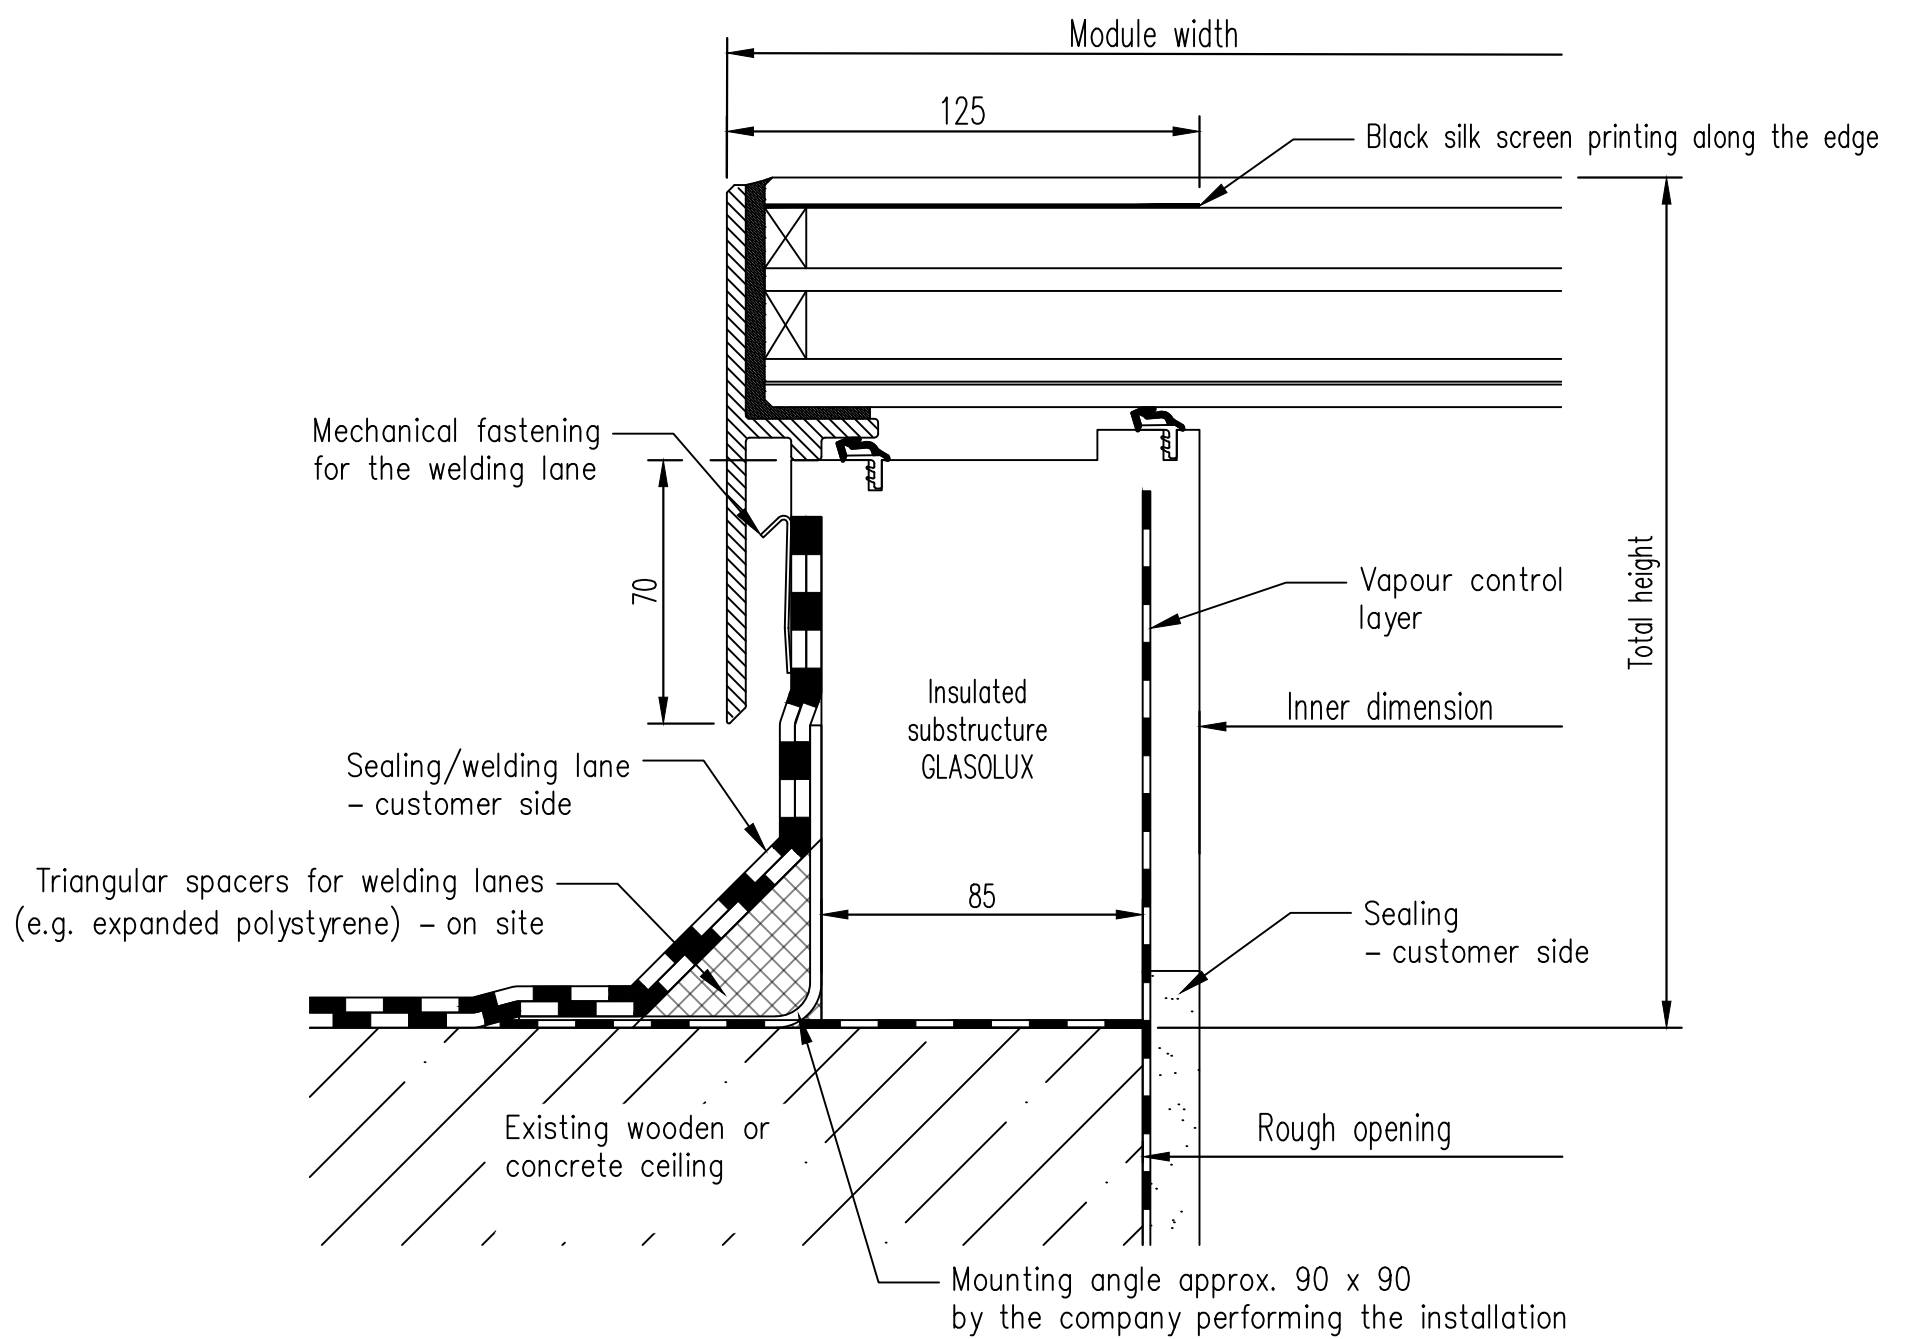

SkyVision COMFORT - Motor side

Maximum dimensions as square:
1225 x 1225 mm!
Maximum length/width:
2000 mm!

SkyVision COMFORT - Side view left/right

Maximum dimensions as square:
 1225 x 1225 mm!
 Maximum length/width:
 2000 mm!

SkyVision COMFORT - Leg side

Maximum dimensions as square:
1225 x 1225 mm!
Maximum length/width:
2000 mm!

SkyVision COMFORT Ecoline - Motor side

Maximum dimensions as square:
 1225 x 1225 mm!
 Maximum length/width:
 2000 mm!

SkyVision COMFORT Ecoline - Side view right/left

Maximum dimensions as square:
 1225 x 1225 mm!
 Maximum length/width:
 2000 mm!

SkyVision COMFORT Ecoline - Leg side

Maximum dimensions as square:
 1225 x 1225 mm!
 Maximum length/width:
 2000 mm!