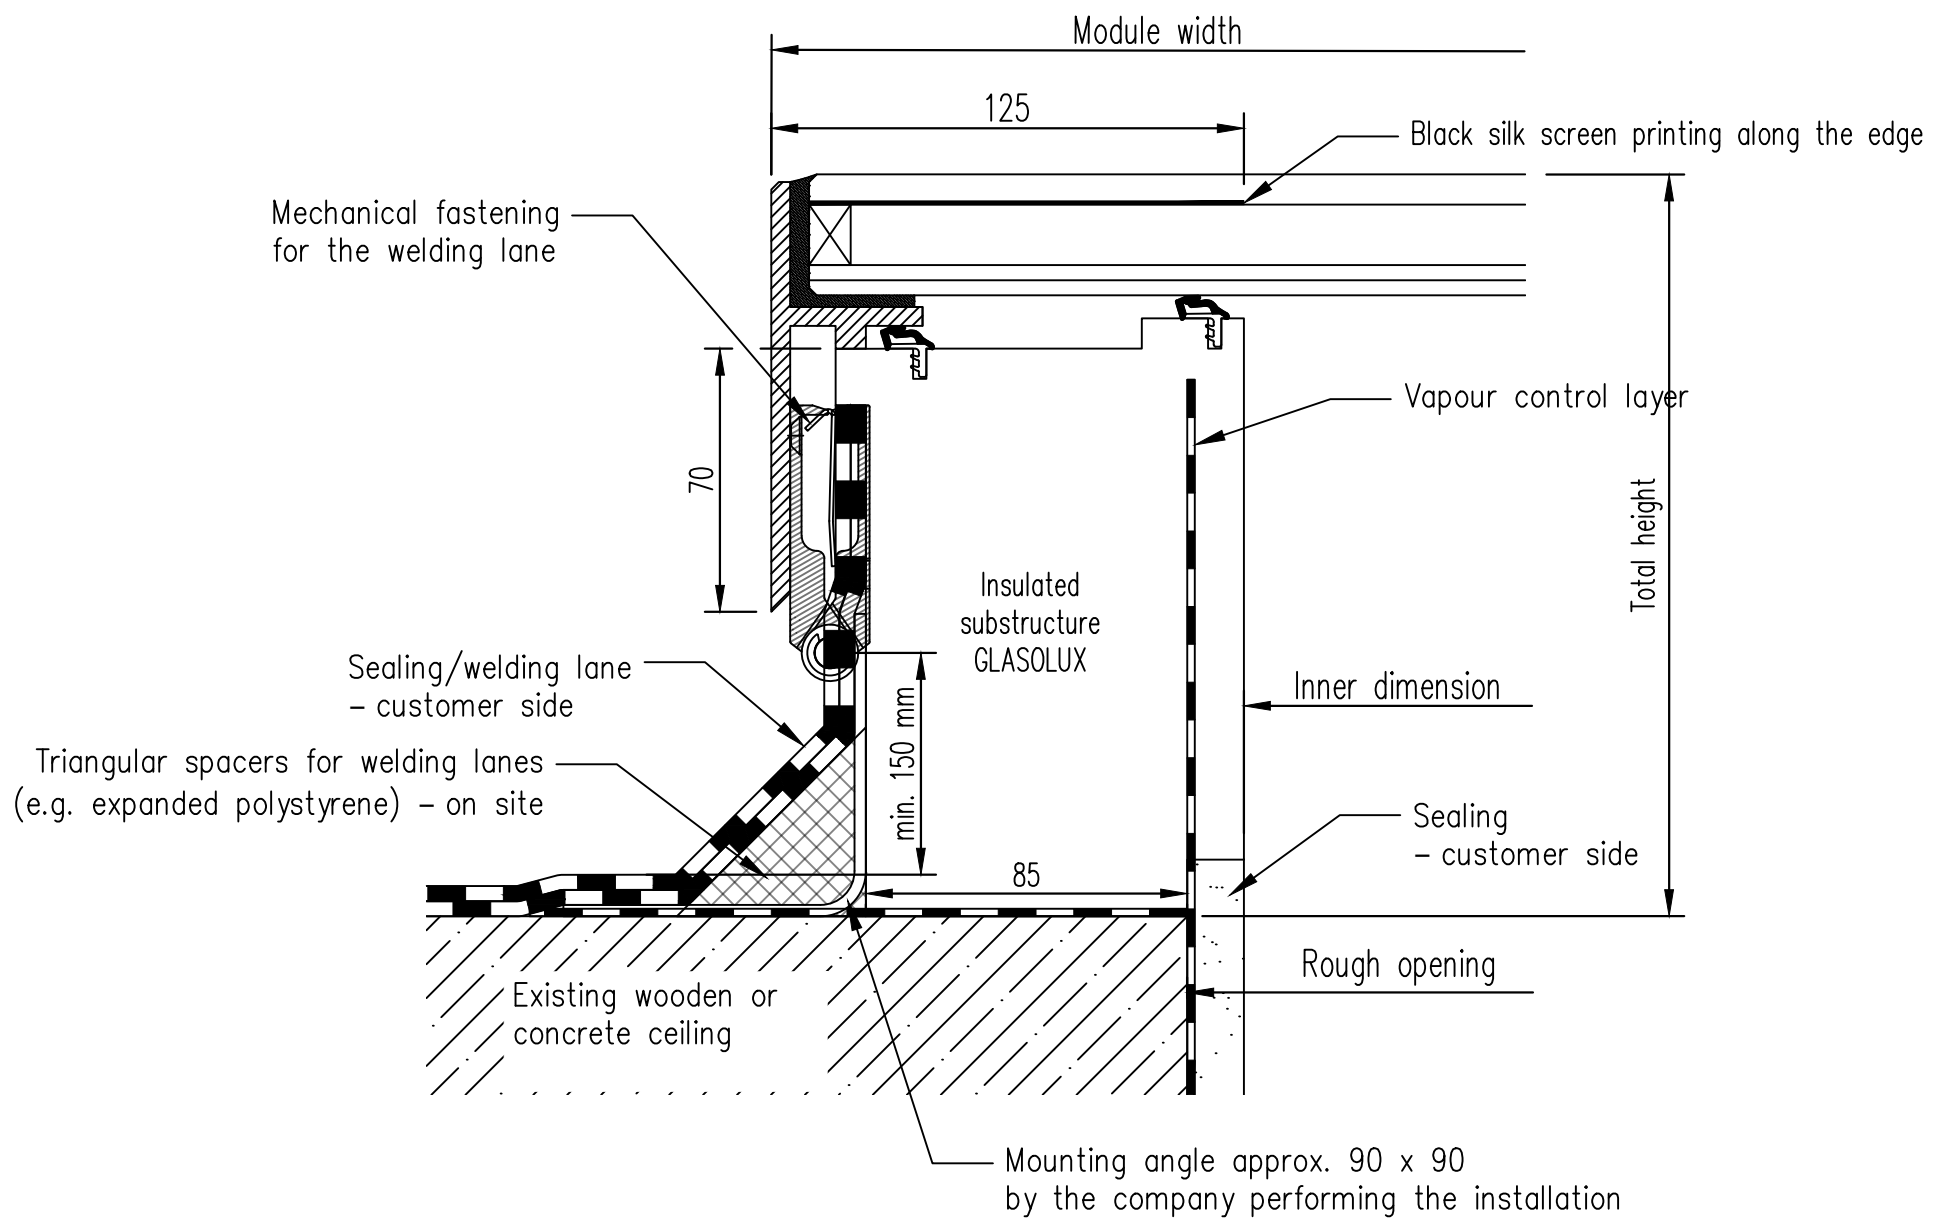

SkyVision COMFORT - Motor side

Maximum dimensions as square:
1225 x 1225 mm!
Maximum length/width:
2000 mm!

SkyVision COMFORT - Side view left/right

Maximum dimensions as square:
 1225 x 1225 mm!
 Maximum length/width:
 2000 mm!

SkyVision COMFORT - Leg side

Maximum dimensions as square:
1225 x 1225 mm!
Maximum length/width:
2000 mm!

SkyVision COMFORT Ecoline - Motor side

Maximum dimensions as square:
 1225 x 1225 mm!
 Maximum length/width:
 2000 mm!

SkyVision COMFORT Ecoline - Side view right/left

Maximum dimensions as square:
 1225 x 1225 mm!
 Maximum length/width:
 2000 mm!

SkyVision COMFORT Ecoline - Leg side

Maximum dimensions as square:
 1225 x 1225 mm!
 Maximum length/width:
 2000 mm!