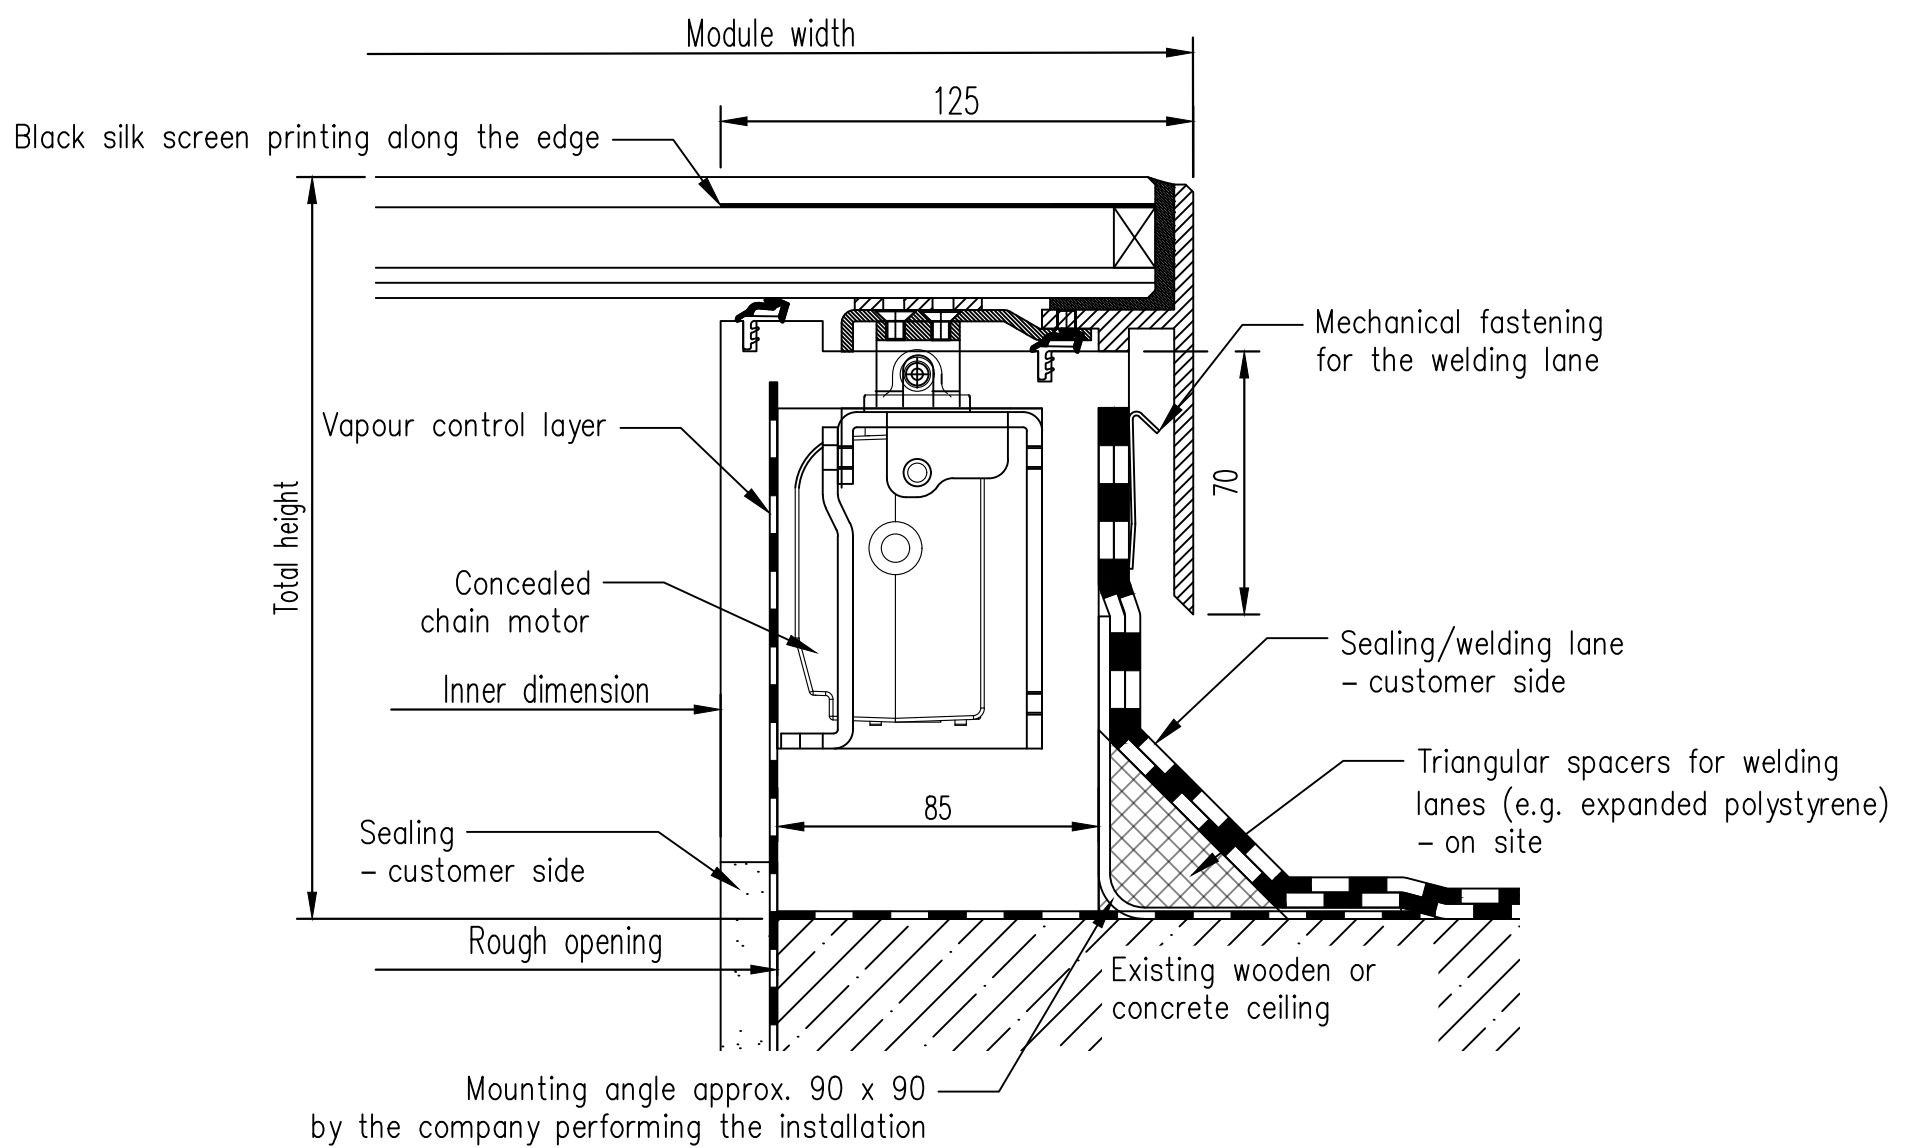

SkyVision COMFORT - Motor side

Maximum dimensions as square:
1225 x 1225 mm!
Maximum length/width:
2000 mm!

SkyVision COMFORT - Side view left/right

Maximum dimensions as square:
 1225 x 1225 mm!
 Maximum length/width:
 2000 mm!

SkyVision COMFORT - Leg side

Maximum dimensions as square:
1225 x 1225 mm!
Maximum length/width:
2000 mm!

SkyVision COMFORT Ecoline - Motor side

Maximum dimensions as square:
 1225 x 1225 mm!
 Maximum length/width:
 2000 mm!

SkyVision COMFORT Ecoline - Side view right/left

Maximum dimensions as square:
 1225 x 1225 mm!
 Maximum length/width:
 2000 mm!

SkyVision COMFORT Ecoline - Leg side

Maximum dimensions as square:
 1225 x 1225 mm!
 Maximum length/width:
 2000 mm!