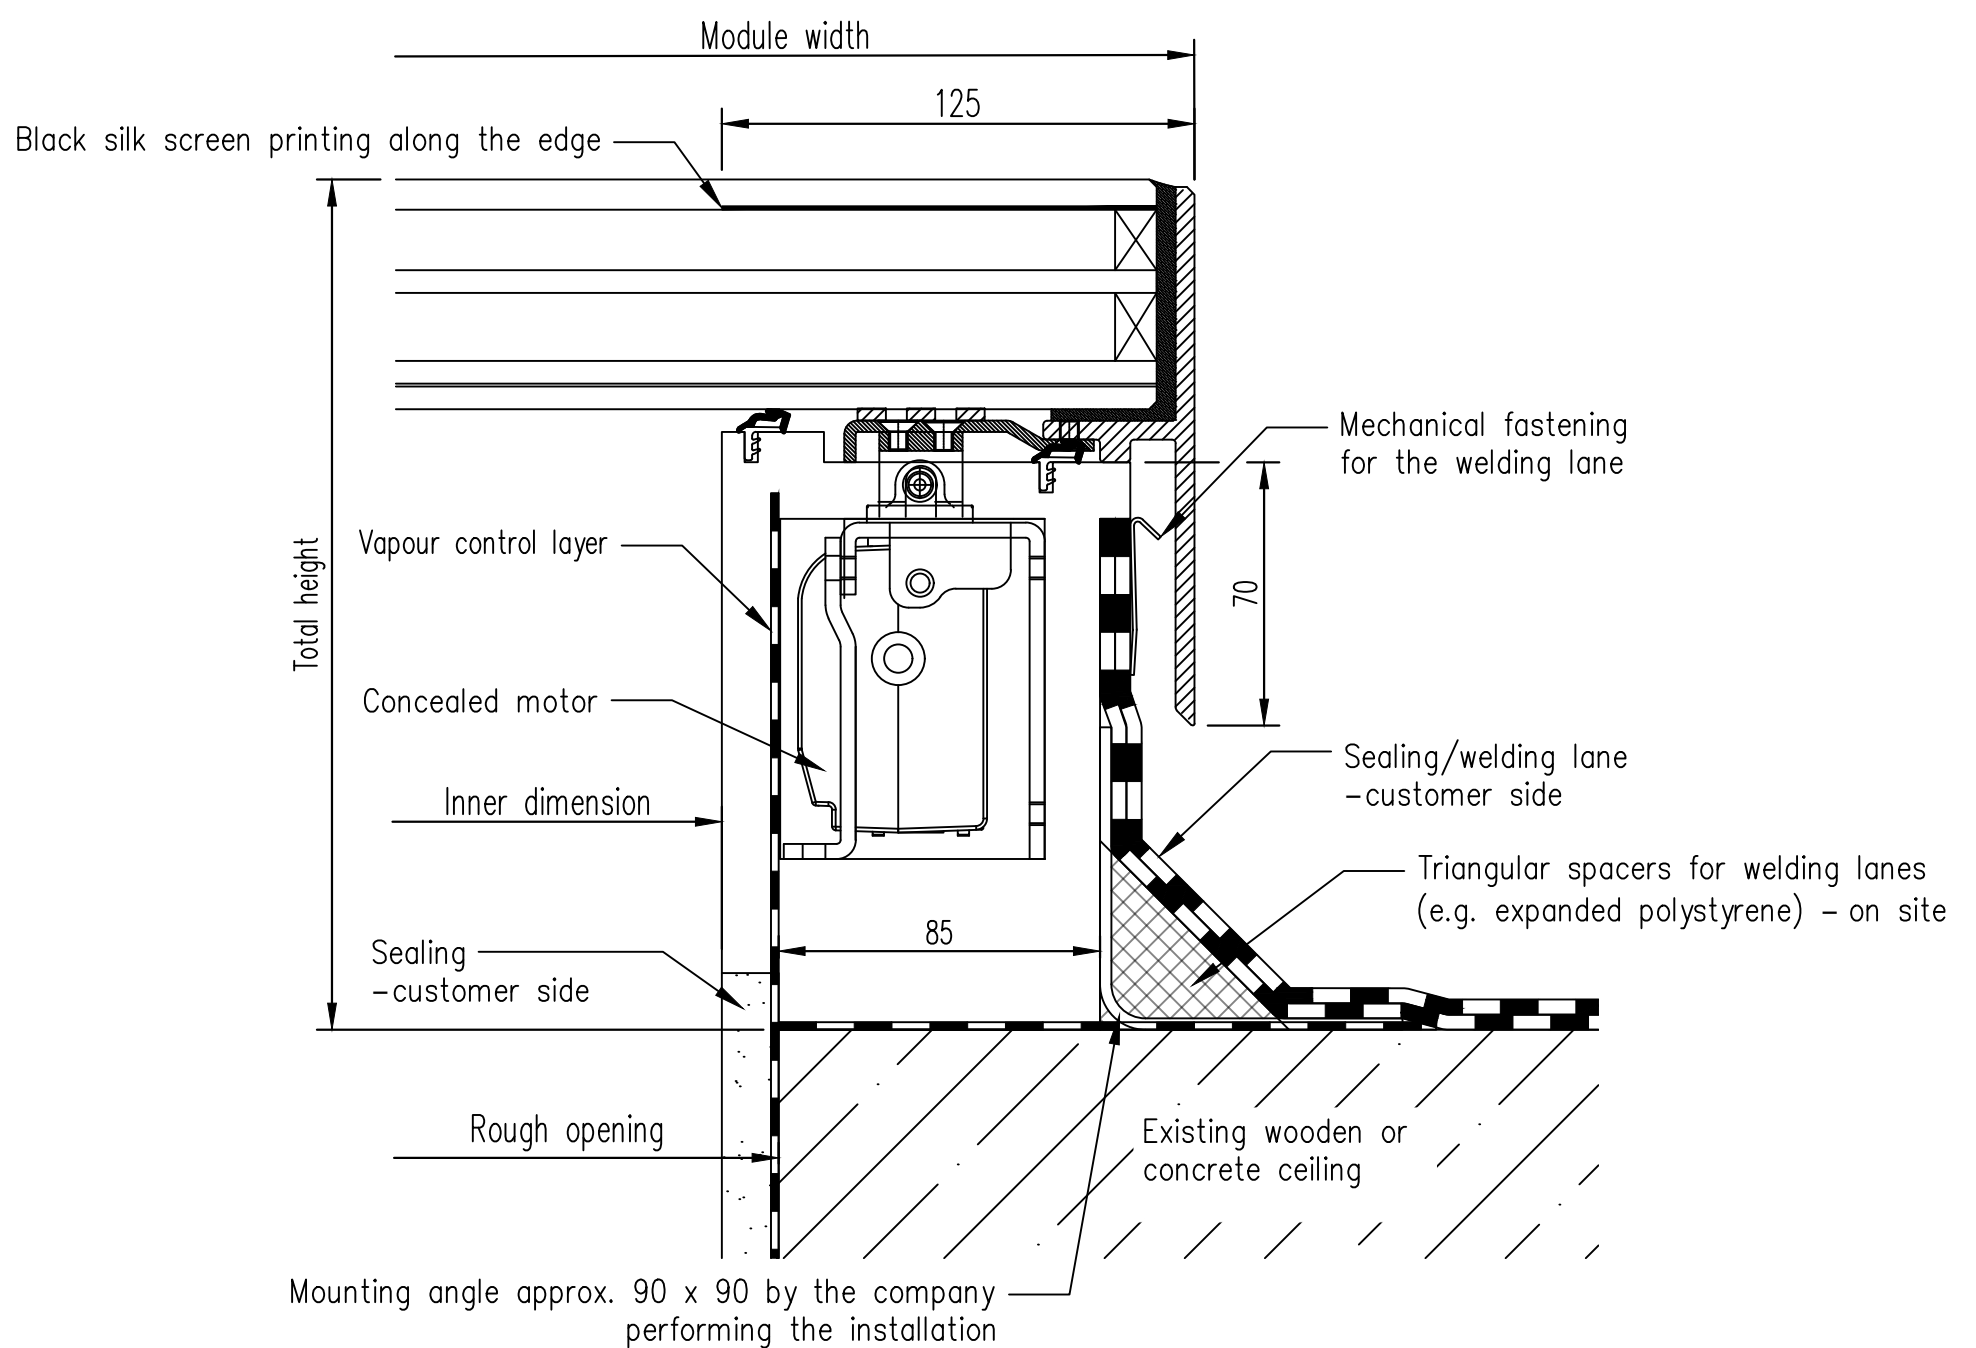

SkyVision COMFORT - Motor side

Maximum dimensions as square:
1225 x 1225 mm!
Maximum length/width:
2000 mm!

SkyVision COMFORT - Side view left/right

Maximum dimensions as square:
 1225 x 1225 mm!
 Maximum length/width:
 2000 mm!

SkyVision COMFORT - Leg side

Maximum dimensions as square:
1225 x 1225 mm!
Maximum length/width:
2000 mm!

SkyVision COMFORT Ecoline - Motor side

Maximum dimensions as square:
 1225 x 1225 mm!
 Maximum length/width:
 2000 mm!

SkyVision COMFORT Ecoline - Side view right/left

Maximum dimensions as square:
 1225 x 1225 mm!
 Maximum length/width:
 2000 mm!

SkyVision COMFORT Ecoline - Leg side

Maximum dimensions as square:
 1225 x 1225 mm!
 Maximum length/width:
 2000 mm!