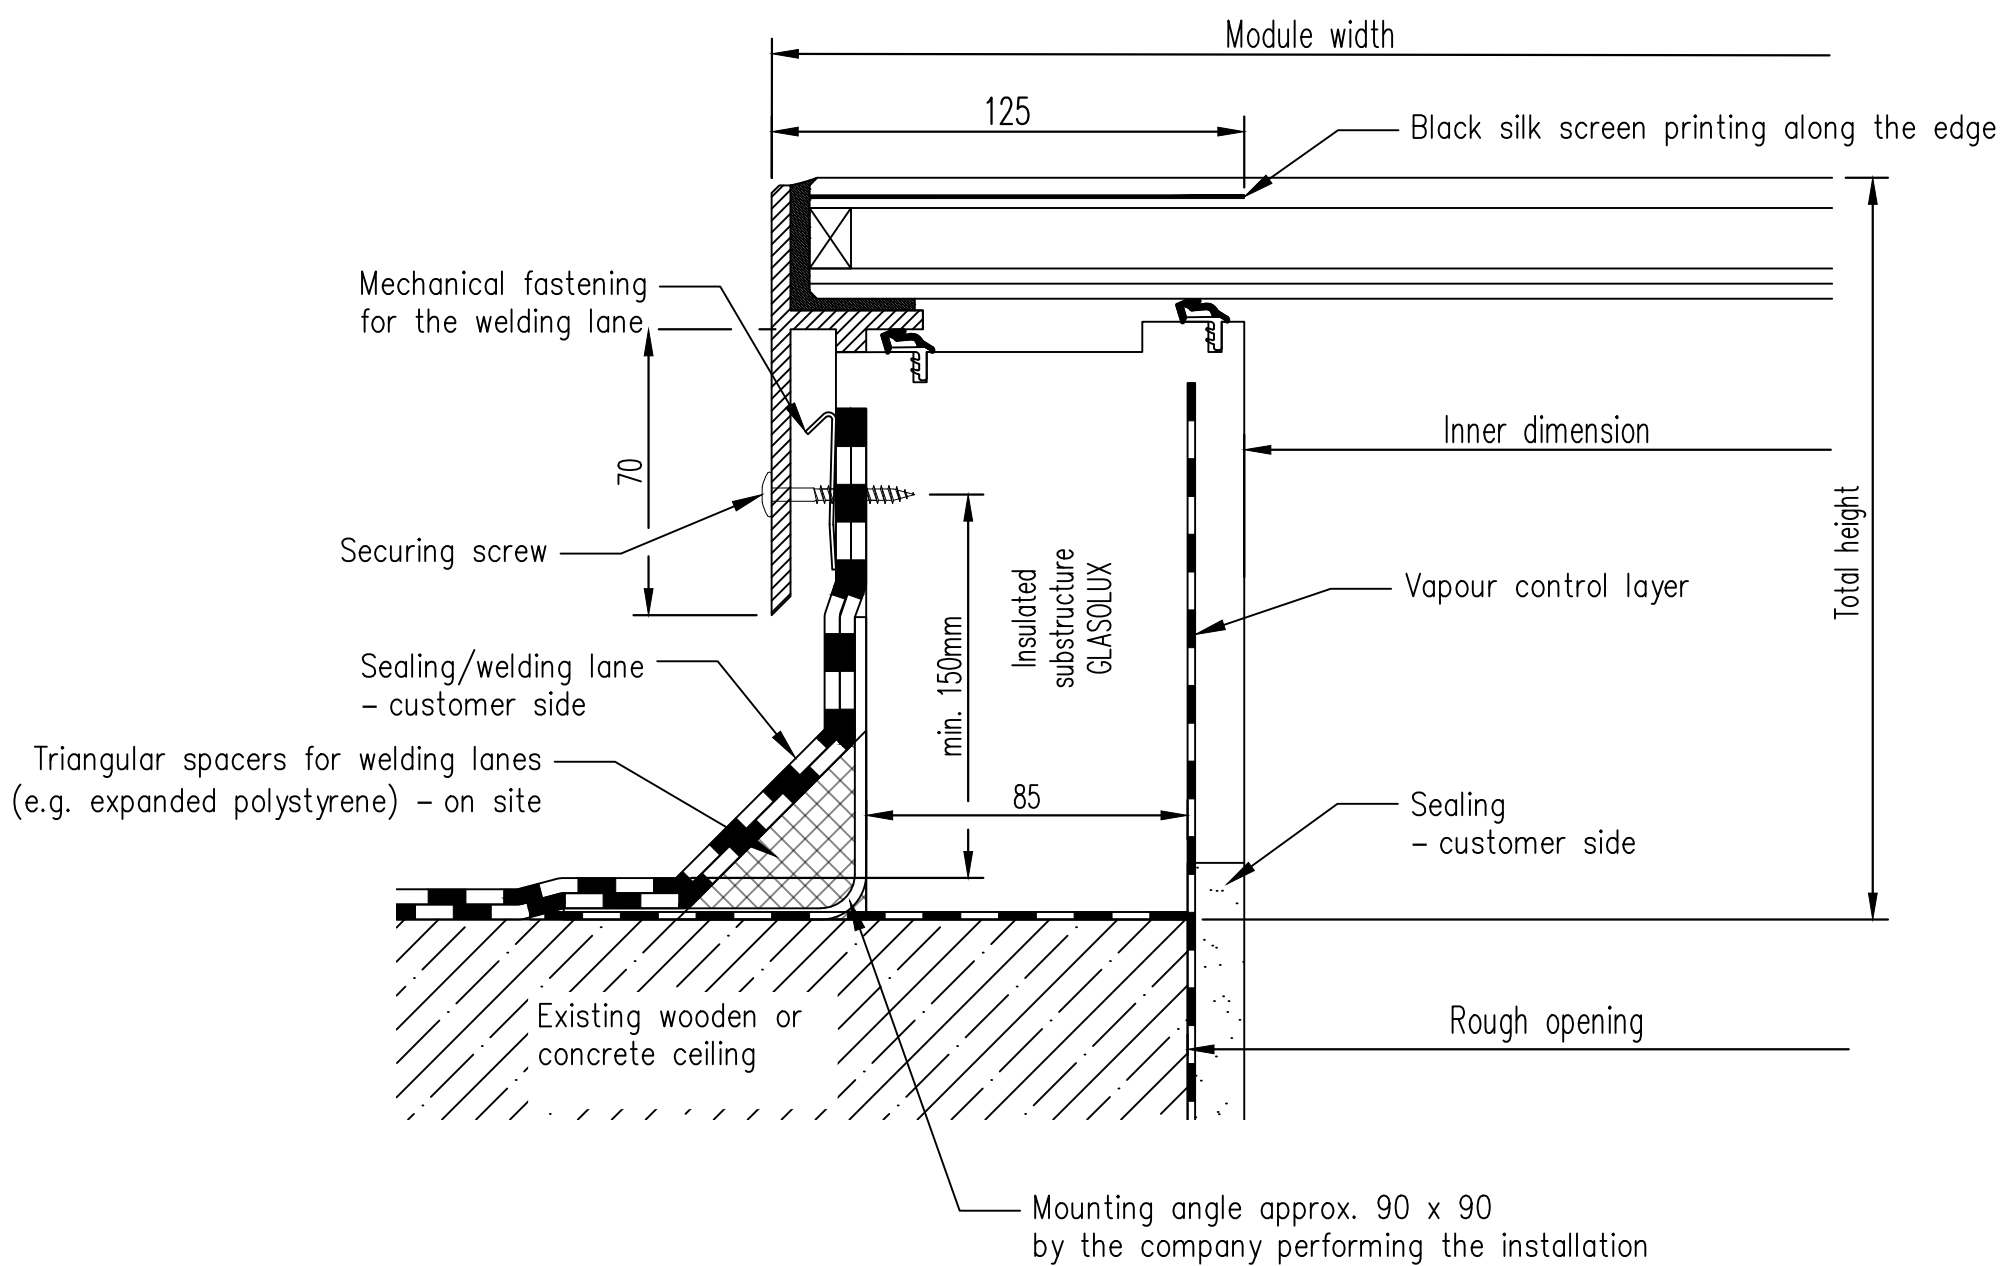

SkyVision FIXED

Maximum dimensions as square:
 1600 x 1600 mm!
 Maximum length/width:
 3000 mm!

SkyVision FIXED (Fluid plastic)

Maximum dimensions as square:
1600 x 1600 mm!
Maximum length/width:
3000 mm!

SkyVision FIXED Ecoline

Maximum length: 2900 mm
 Maximum width: 2000 mm
 Maximum 4 m²!

SkyVision FIXED Ecoline (Fluid plastic)

Maximum length: 2900 mm
 Maximum width: 2000 mm
 Maximum 4 m²!