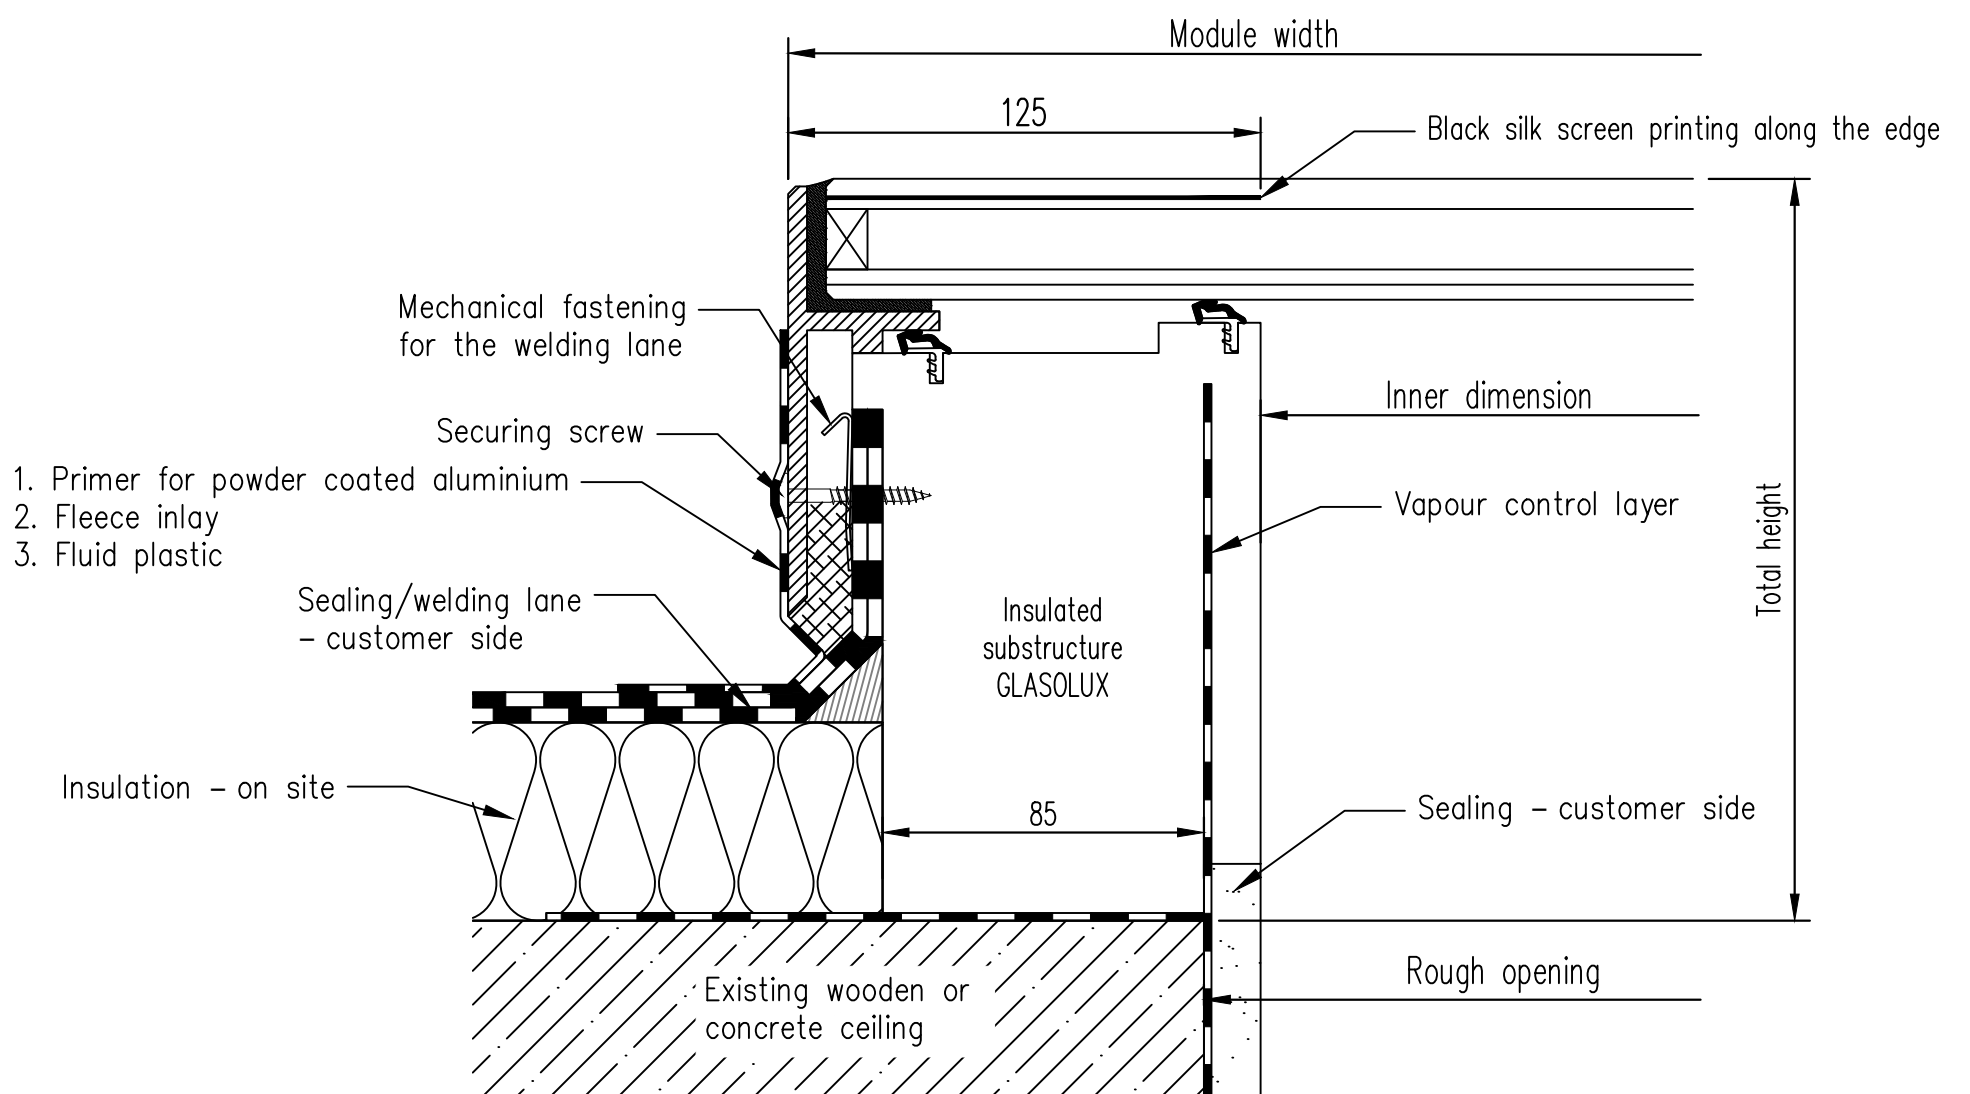

SkyVision FIXED

Maximum dimensions as square:
 1600 x 1600 mm!
 Maximum length/width:
 3000 mm!

SkyVision FIXED (Fluid plastic)

Maximum dimensions as square:
1600 x 1600 mm!
Maximum length/width:
3000 mm!

SkyVision FIXED Ecoline

Maximum length: 2900 mm
 Maximum width: 2000 mm
 Maximum 4 m²!

SkyVision FIXED Ecoline (Fluid plastic)

Maximum length: 2900 mm
 Maximum width: 2000 mm
 Maximum 4 m²!