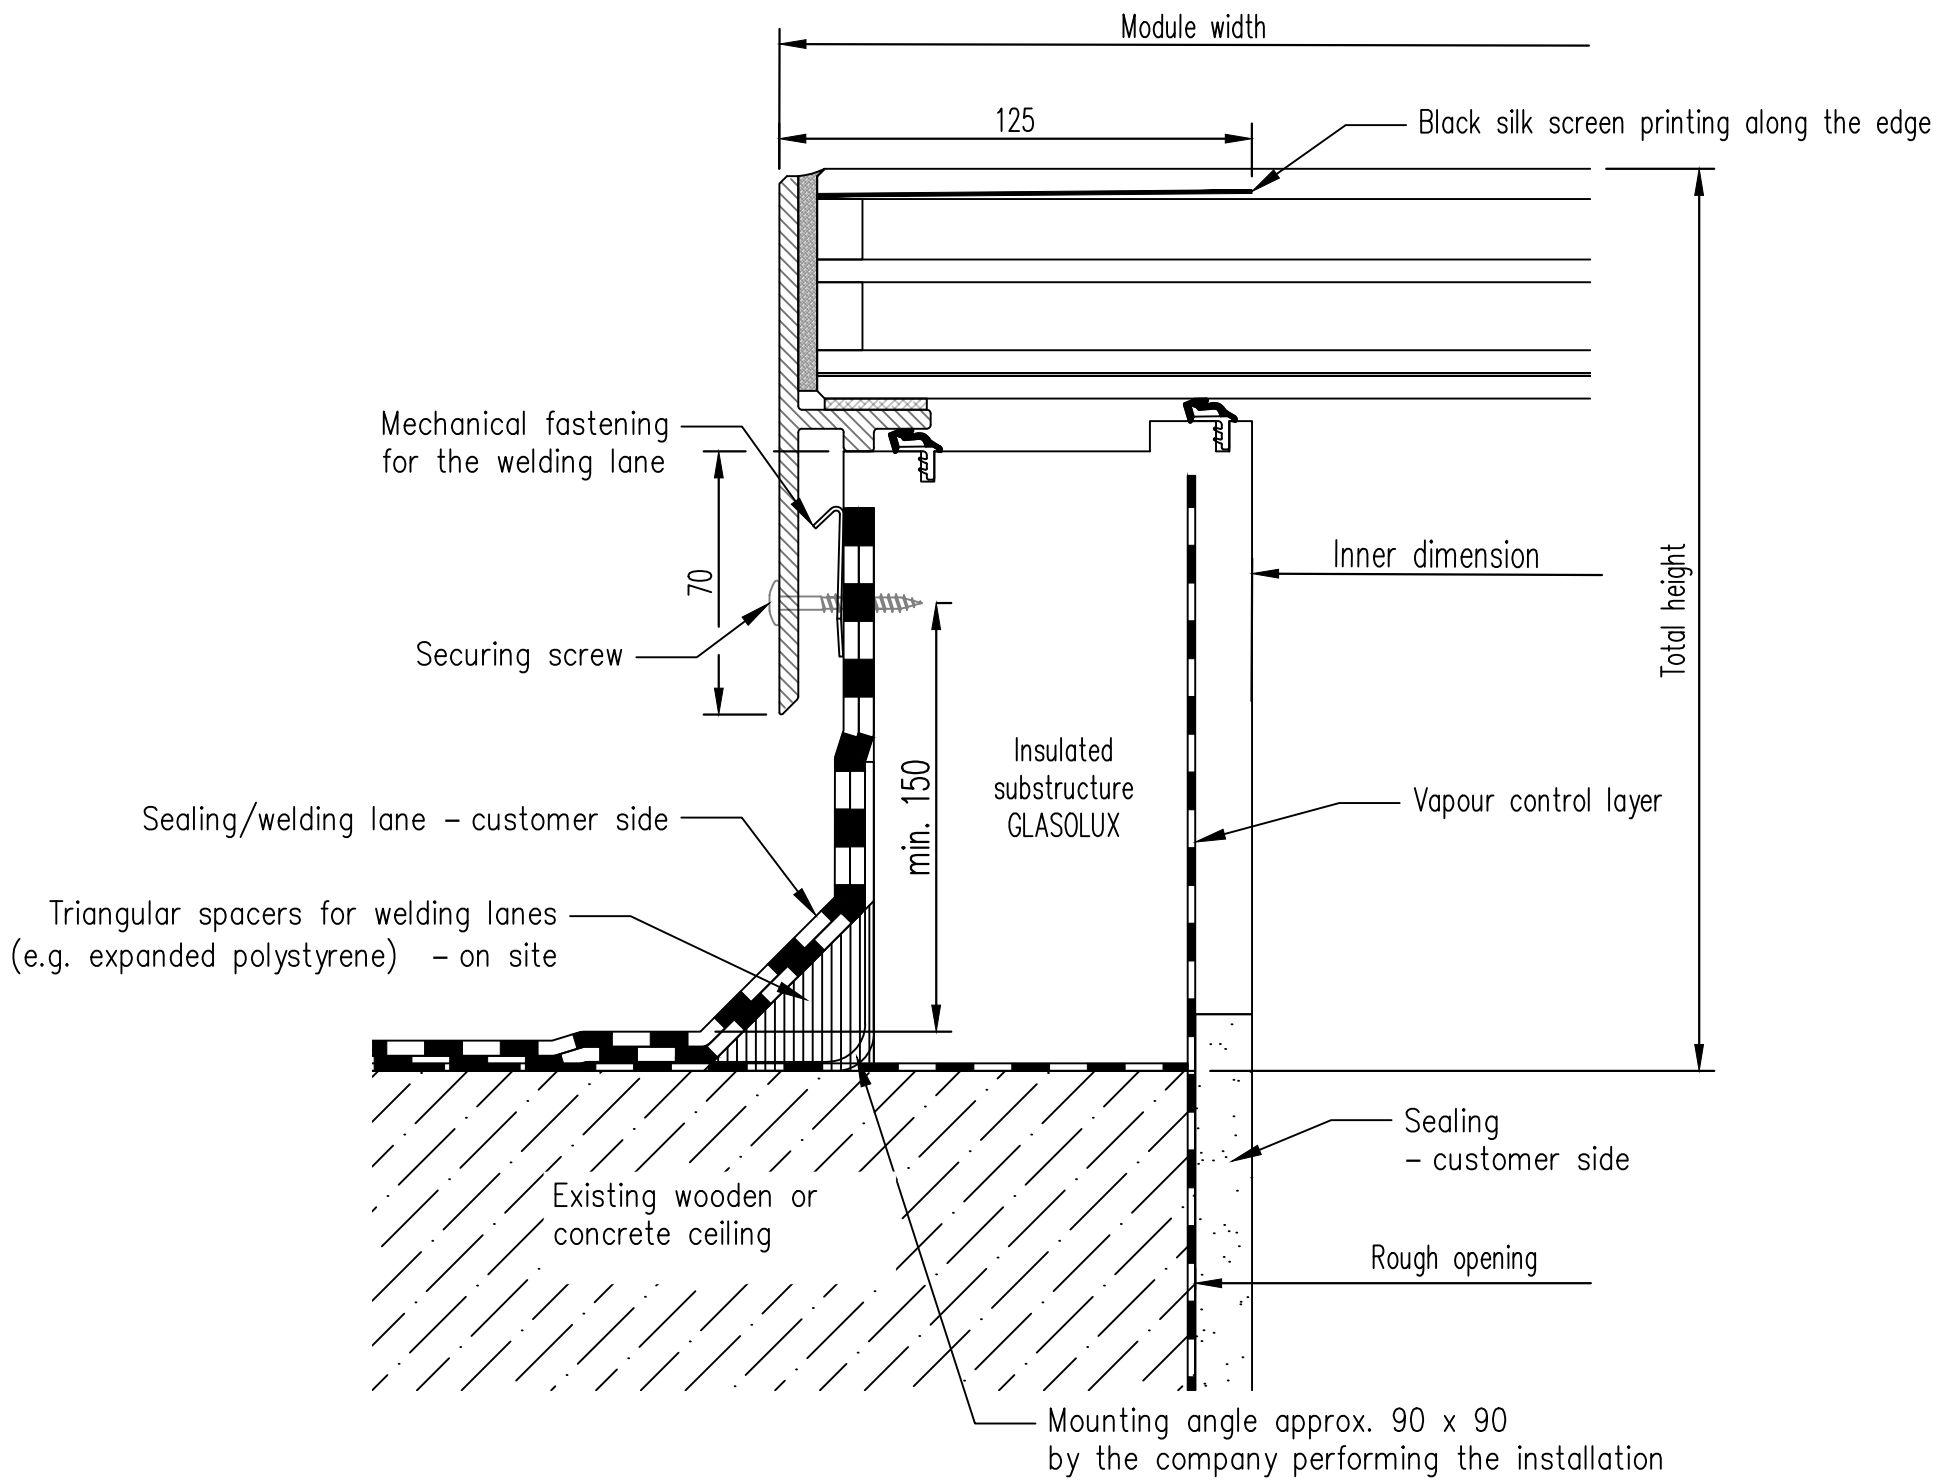

SkyVision FIXED

Maximum dimensions as square:
 1600 x 1600 mm!
 Maximum length/width:
 3000 mm!

SkyVision FIXED (Fluid plastic)

Maximum dimensions as square:
1600 x 1600 mm!
Maximum length/width:
3000 mm!

SkyVision FIXED Ecoline

Maximum length: 2900 mm
 Maximum width: 2000 mm
 Maximum 4 m²!

SkyVision FIXED Ecoline (Fluid plastic)

Maximum length: 2900 mm
 Maximum width: 2000 mm
 Maximum 4 m²!