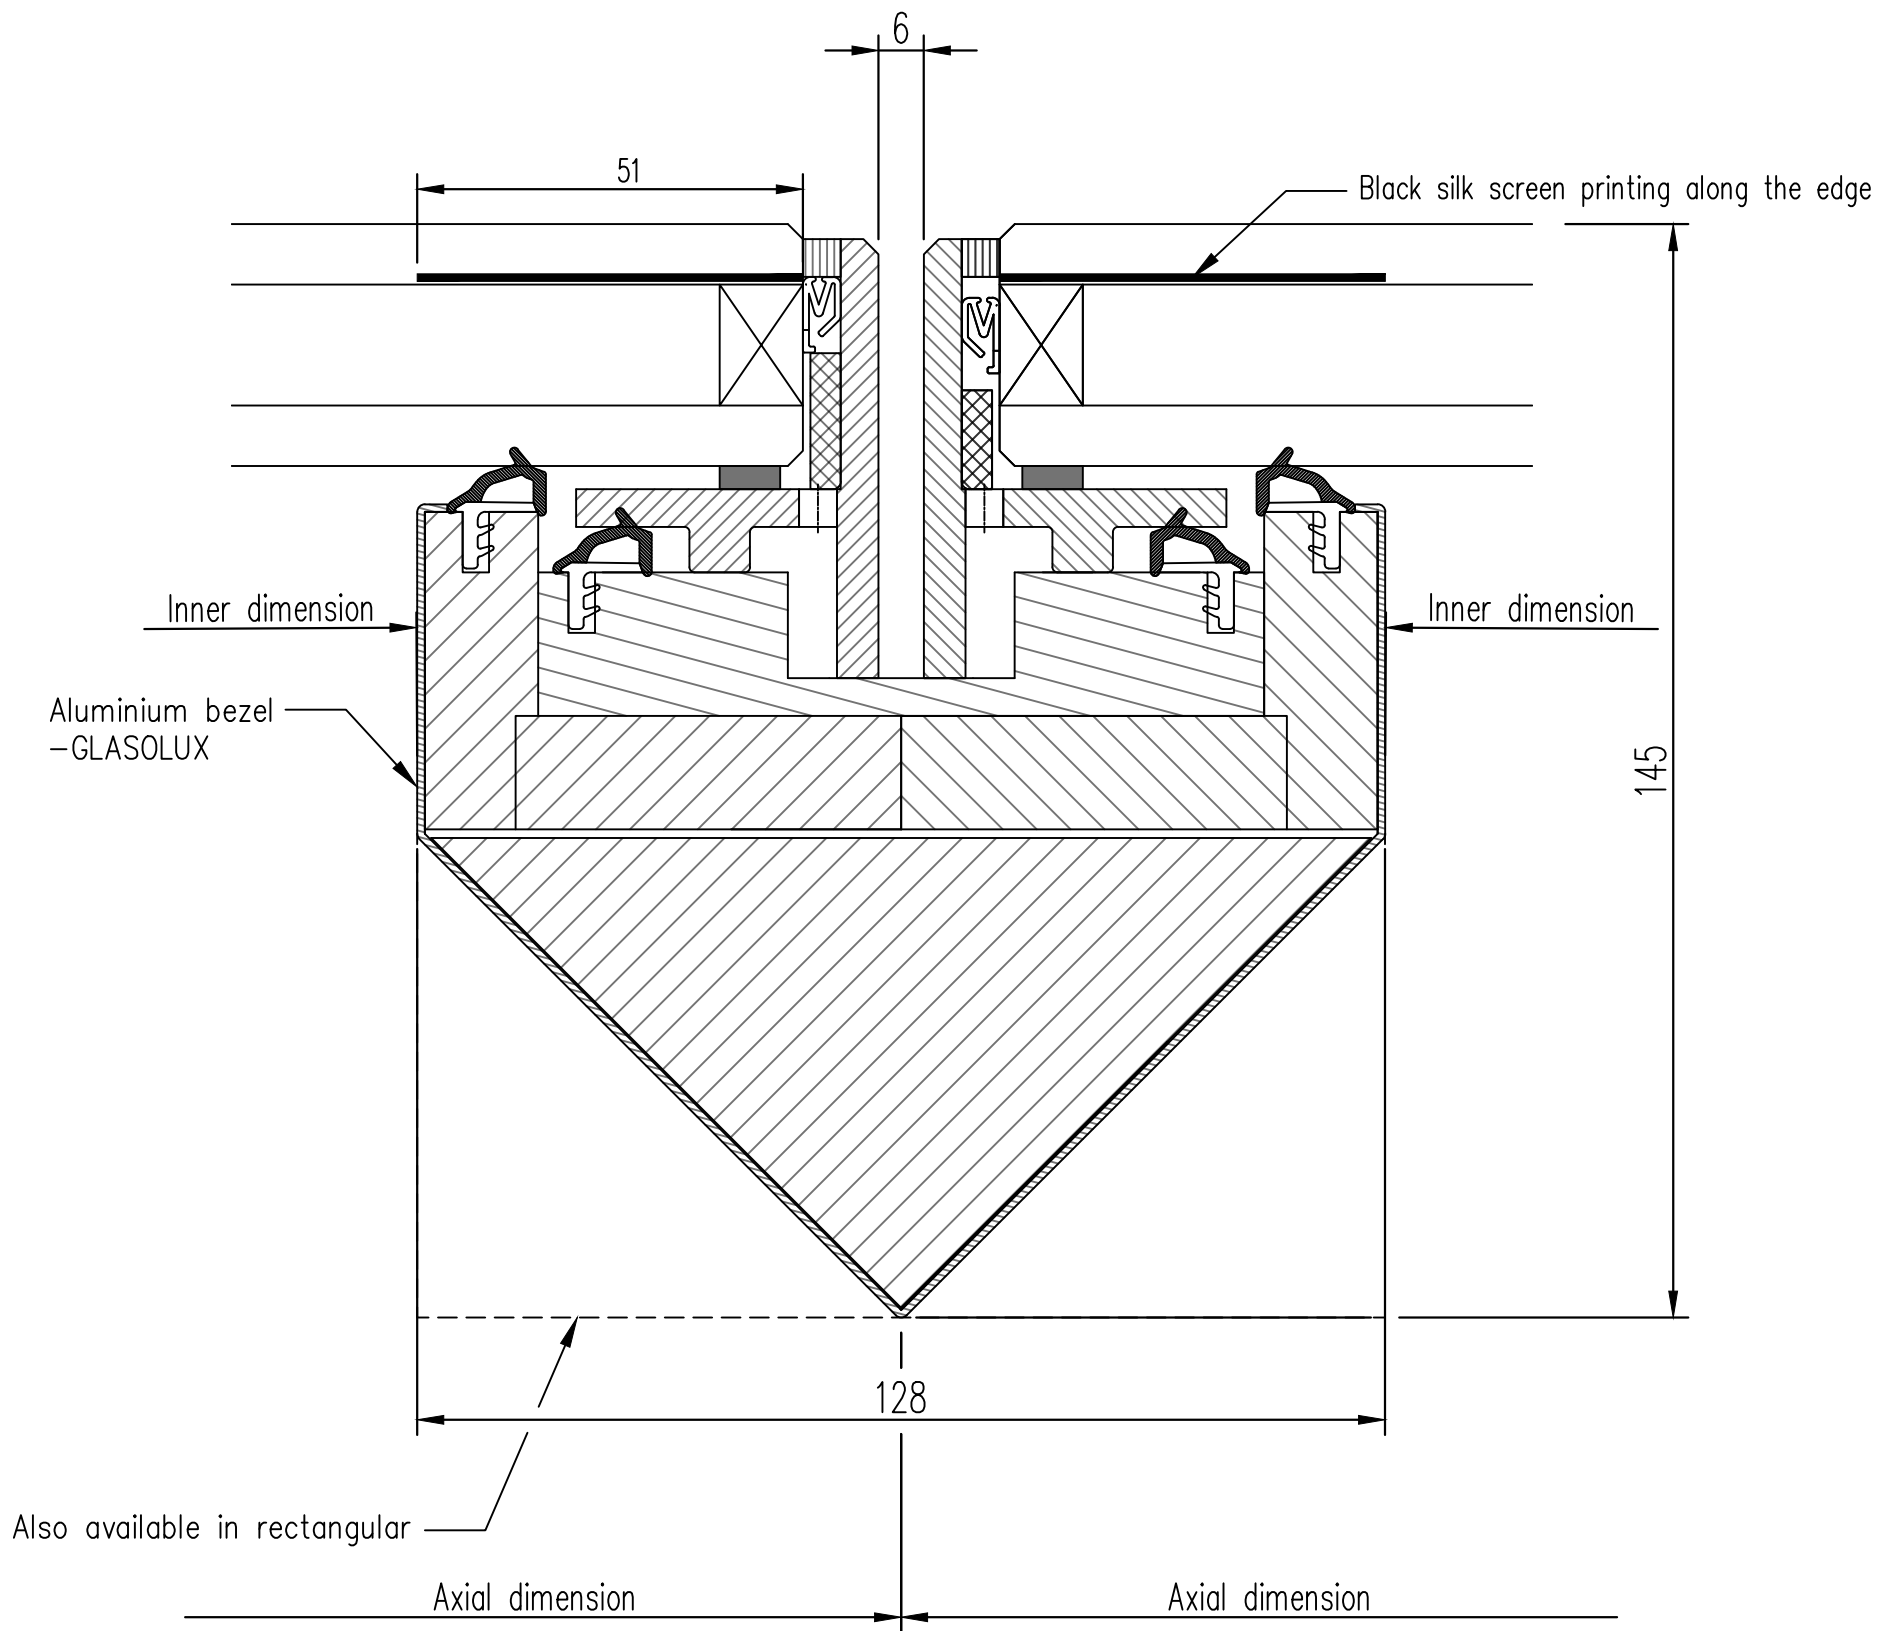

SkyVision LINEAR

Maximum length: 2900 mm
 Maximum width: 2000 mm
 Maximum 4 m²!

SkyVision LINEAR - End

SkyVision LINEAR Ecoline

Maximum length: 2900 mm
 Maximum width: 2000 mm
 Maximum 4 m²!

SkyVision LINEAR Ecoline - End