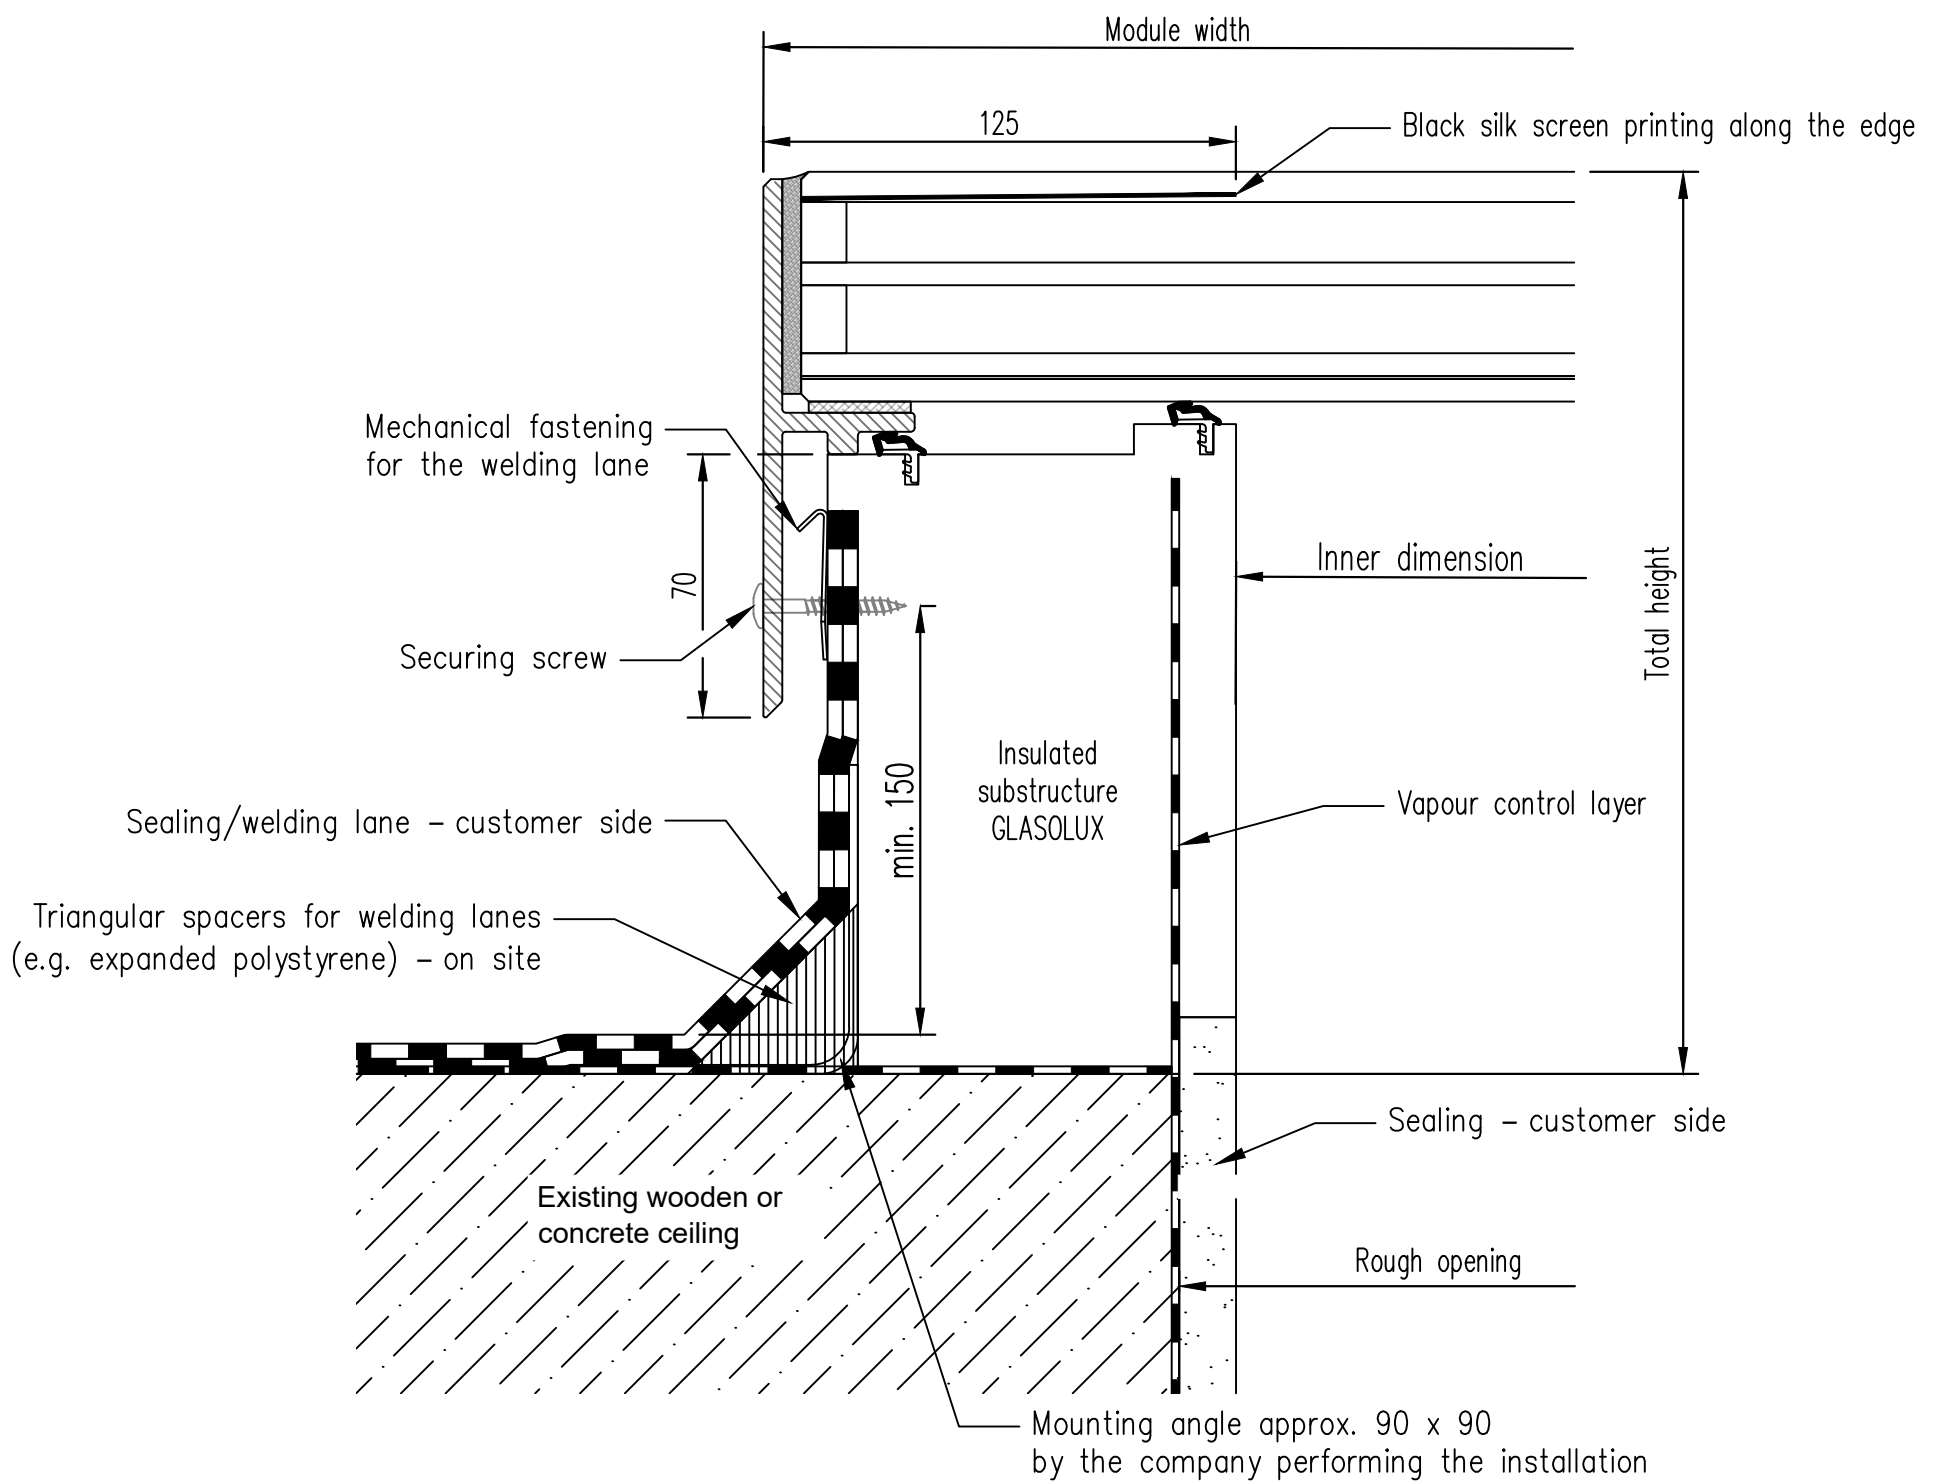

SkyVision LINEAR

Maximum length: 2900 mm
 Maximum width: 2000 mm
 Maximum 4 m²!

SkyVision LINEAR - End

SkyVision LINEAR Ecoline

Maximum length: 2900 mm
 Maximum width: 2000 mm
 Maximum 4 m²!

SkyVision LINEAR Ecoline - End