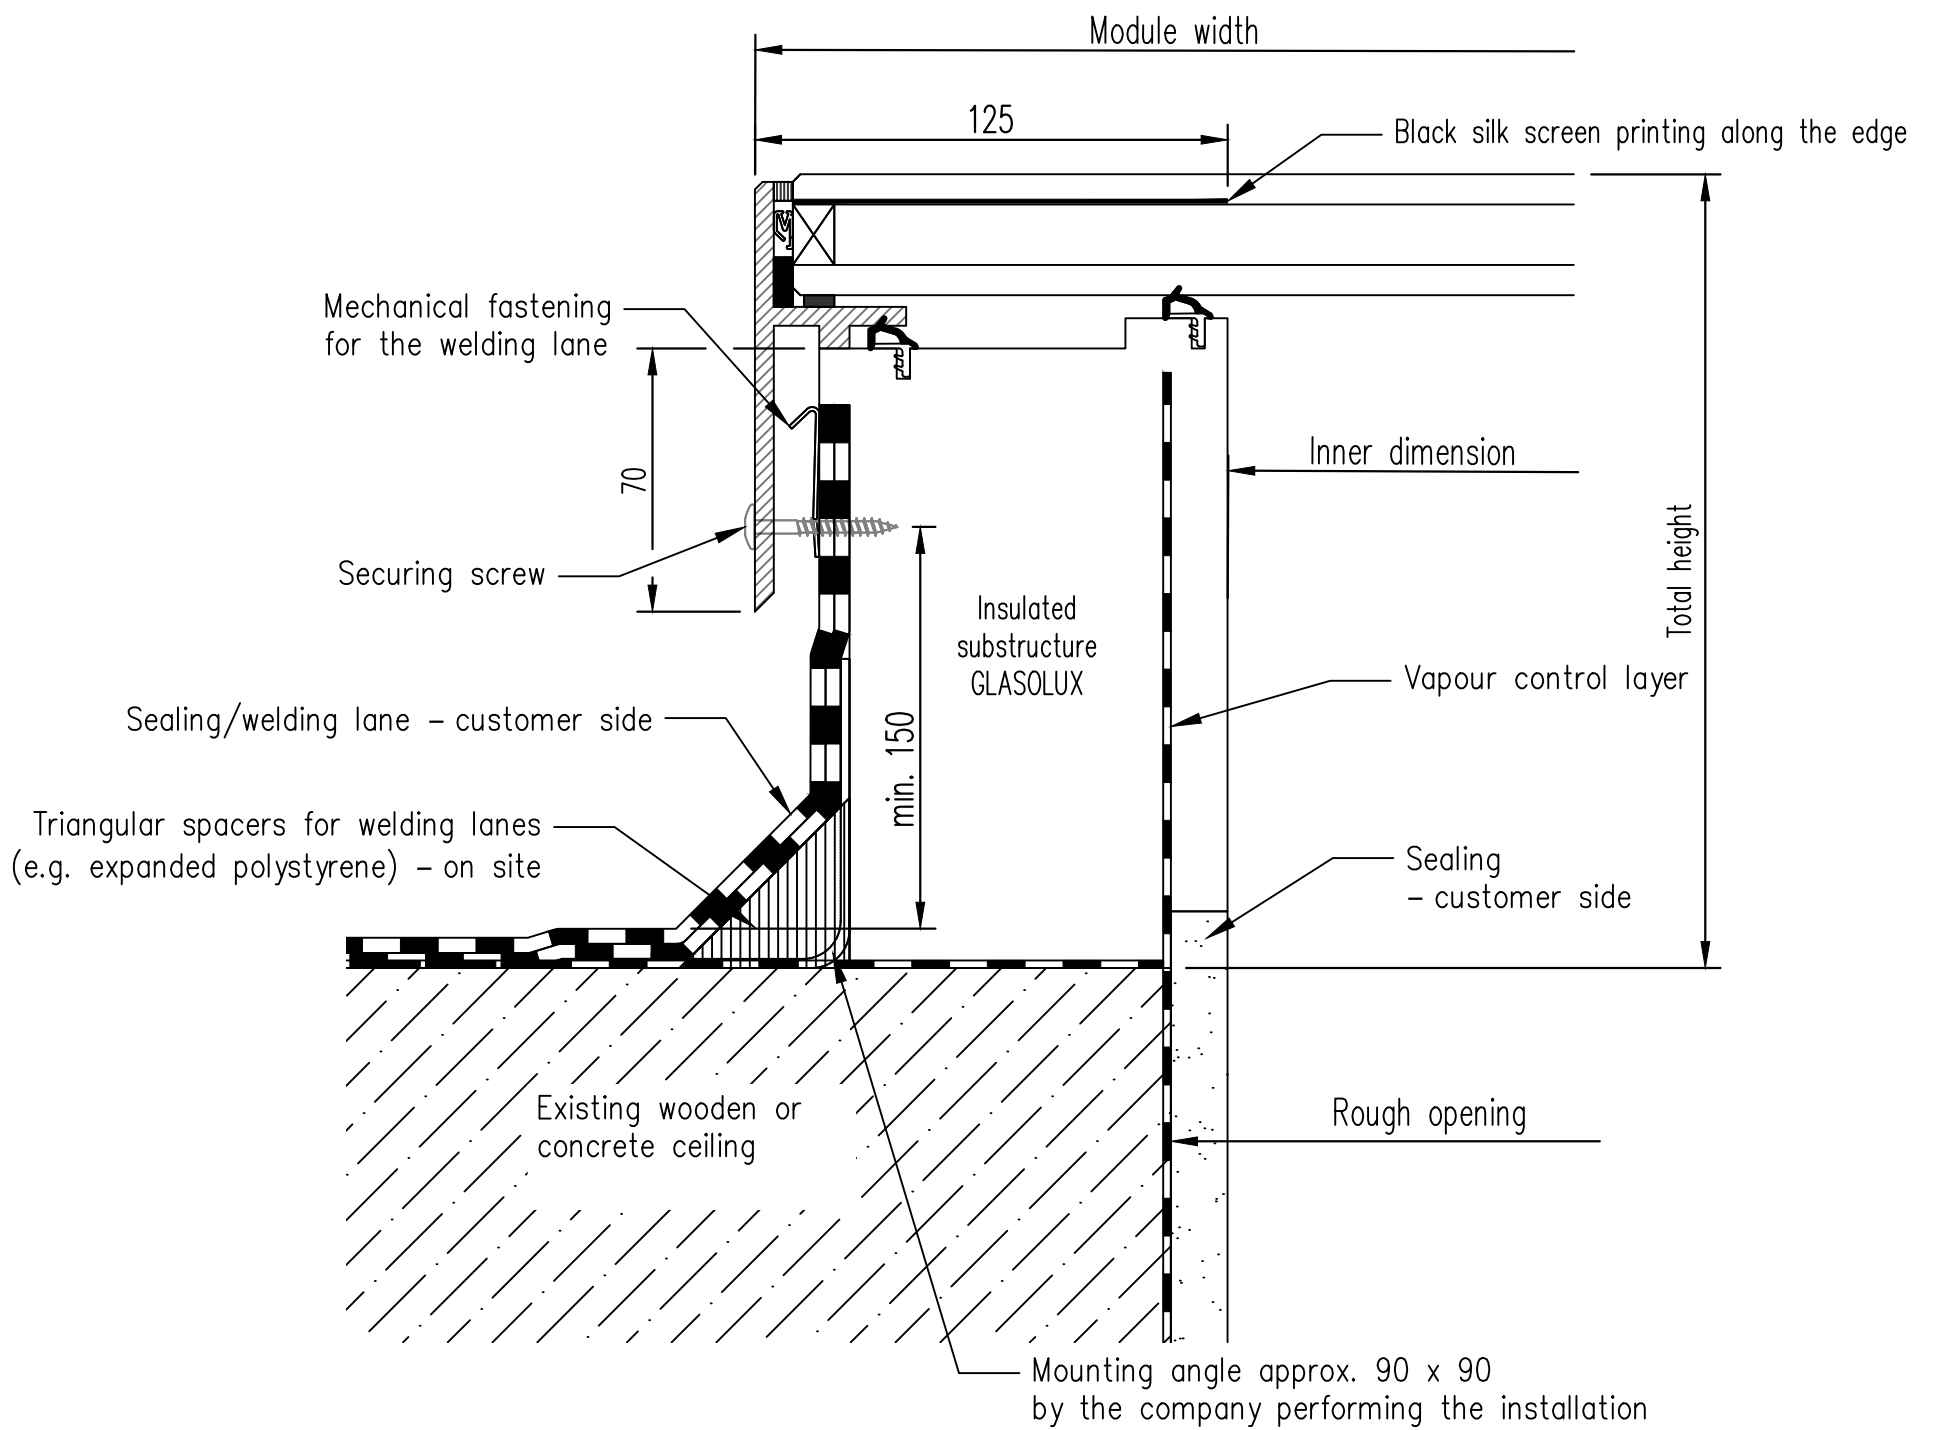

SkyVision LINEAR

Maximum length: 2900 mm
 Maximum width: 2000 mm
 Maximum 4 m²!

SkyVision LINEAR - End

SkyVision LINEAR Ecoline

Maximum length: 2900 mm
 Maximum width: 2000 mm
 Maximum 4 m²!

SkyVision LINEAR Ecoline - End