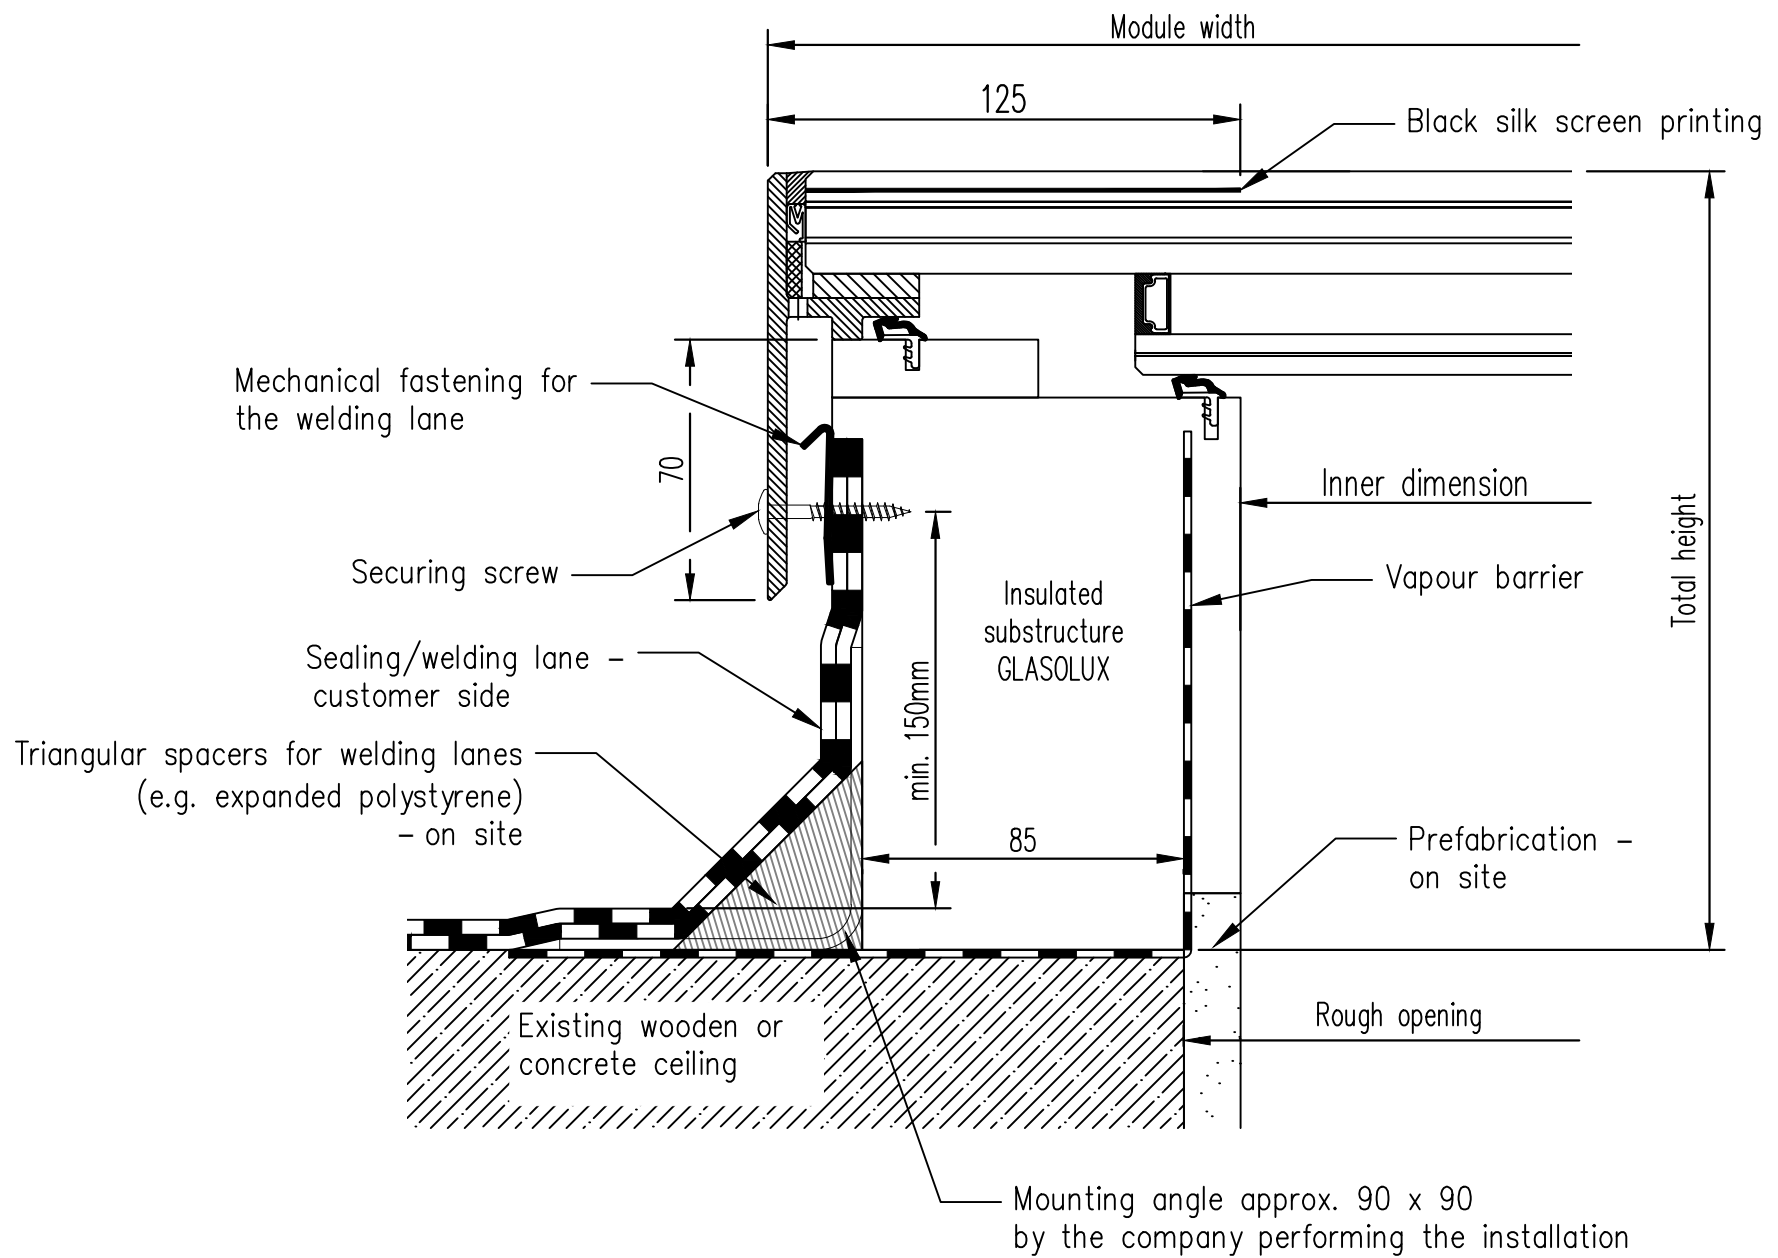

SkyVision WALK-ON

Maximum dimensions dimensions as square: 1225 x 1225 mm!
 Maximum length/width: 2000 mm!

SkyVision WALK-ON - End

Maximum inner dimensions as square:
2000 x 2000 mm!
Maximum length/width:
3000 mm!

SkyVision Walk-On (Fluid plastic)

Maximum inner dimensions as square:
1225 x 1225 mm!
Maximum length/width:
2000 mm!

SkyVision WALK-ON Ecoline

Maximum dimensions as square: 2000 x 2000 mm!
 Maximum length/width: 3000 mm!

SkyVision WALK-ON Ecoline (Fluid plastic)

Maximum inner dimensions as square: 2000 x 2000 mm!
 Maximum length/width: 3000 mm!

SkyVision WALK-ON without insulation

Maximum inner dimensions as square:

2000 x 2000 mm!

Maximum length/width:

3000 mm! Maximum 4m²!

SkyVision WALK-ON without insulation – end

Maximum inner dimensions as square:
2000 x 2000 mm!
Maximum length/width:
3000 mm!

Var. 1

Var. 2