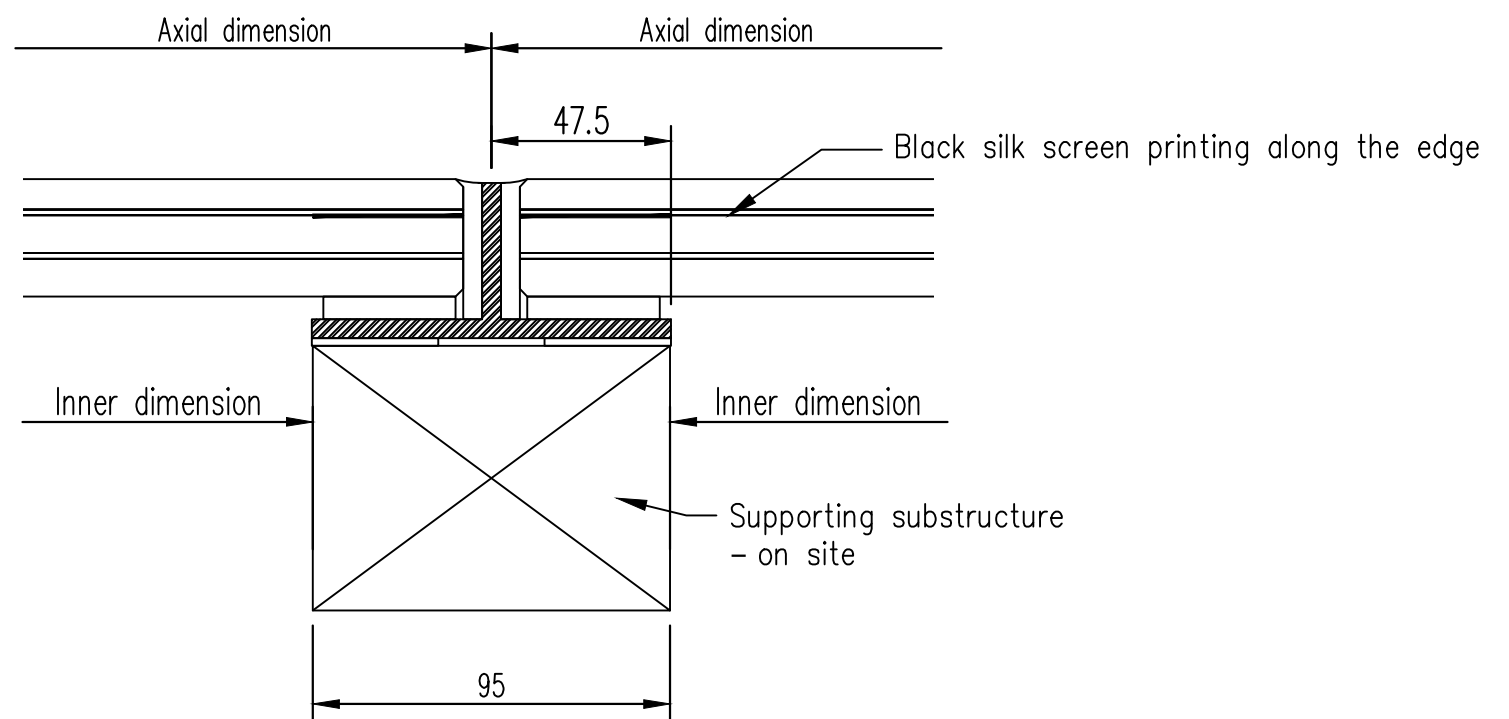

SkyVision WALK-ON Ecoline (Fluid plastic)

Maximum inner dimensions as square: 2000 x 2000 mm!
 Maximum length/width: 3000 mm!

SkyVision WALK-ON without insulation

Maximum inner dimensions as square:

2000 x 2000 mm!

Maximum length/width:

3000 mm! Maximum 4m²!

SkyVision WALK-ON without insulation – end

Maximum inner dimensions as square:
2000 x 2000 mm!
Maximum length/width:
3000 mm!

Var. 1

Var. 2