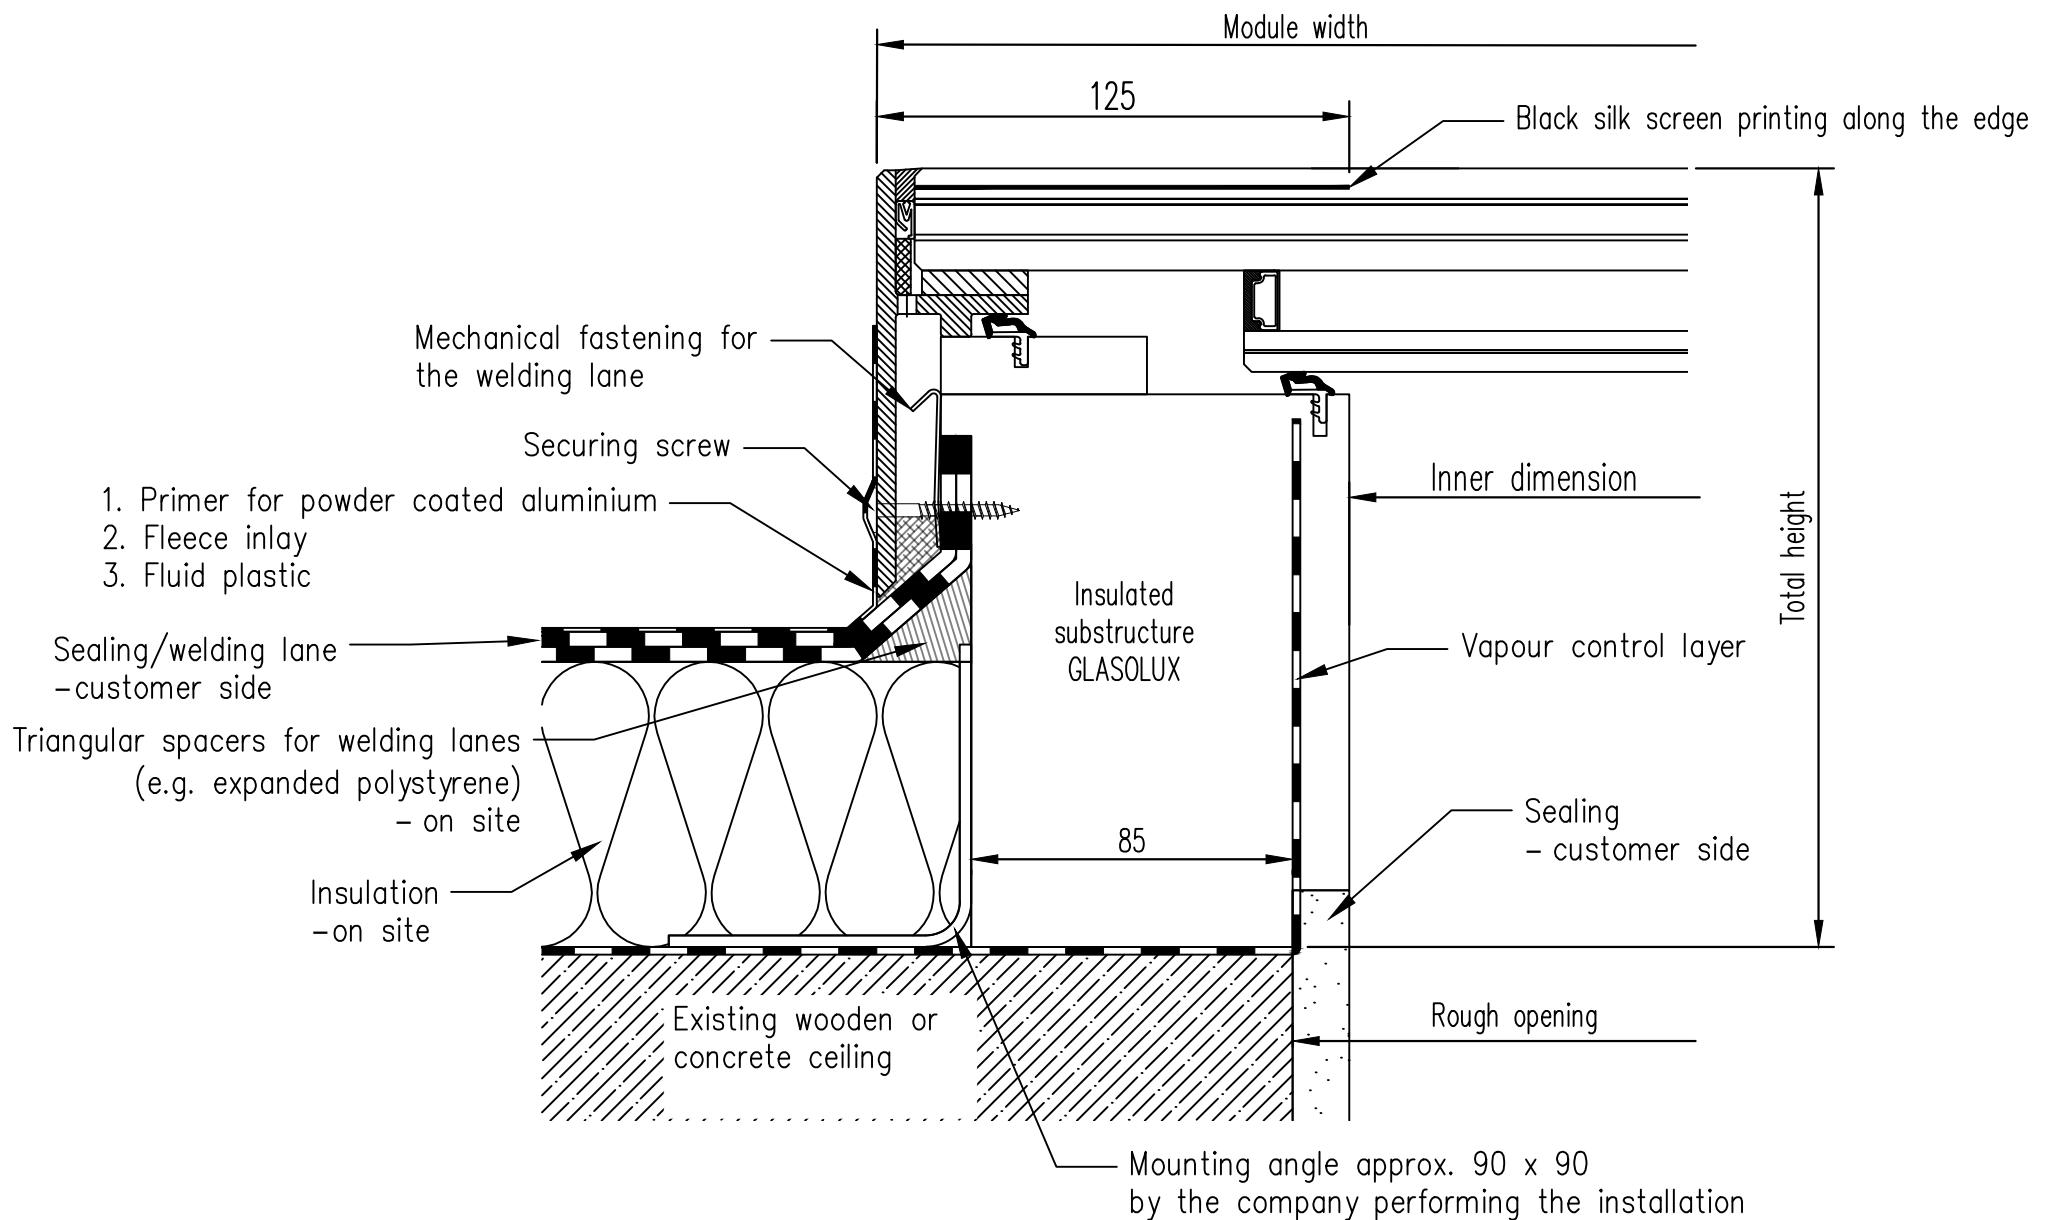

SkyVision WALK-ON

Maximum dimensions dimensions as square: 1225 x 1225 mm!
 Maximum length/width: 2000 mm!

SkyVision WALK-ON - End

Maximum inner dimensions as square:
2000 x 2000 mm!
Maximum length/width:
3000 mm!

SkyVision Walk-On (Fluid plastic)

Maximum inner dimensions as square:
1225 x 1225 mm!
Maximum length/width:
2000 mm!

SkyVision WALK-ON Ecoline

Maximum dimensions as square: 2000 x 2000 mm!
 Maximum length/width: 3000 mm!

SkyVision WALK-ON Ecoline (Fluid plastic)

Maximum inner dimensions as square: 2000 x 2000 mm!
 Maximum length/width: 3000 mm!

SkyVision WALK-ON without insulation

Maximum inner dimensions as square:

2000 x 2000 mm!

Maximum length/width:

3000 mm! Maximum 4m²!

SkyVision WALK-ON without insulation – end

Maximum inner dimensions as square:
2000 x 2000 mm!
Maximum length/width:
3000 mm!

Var. 1

Var. 2