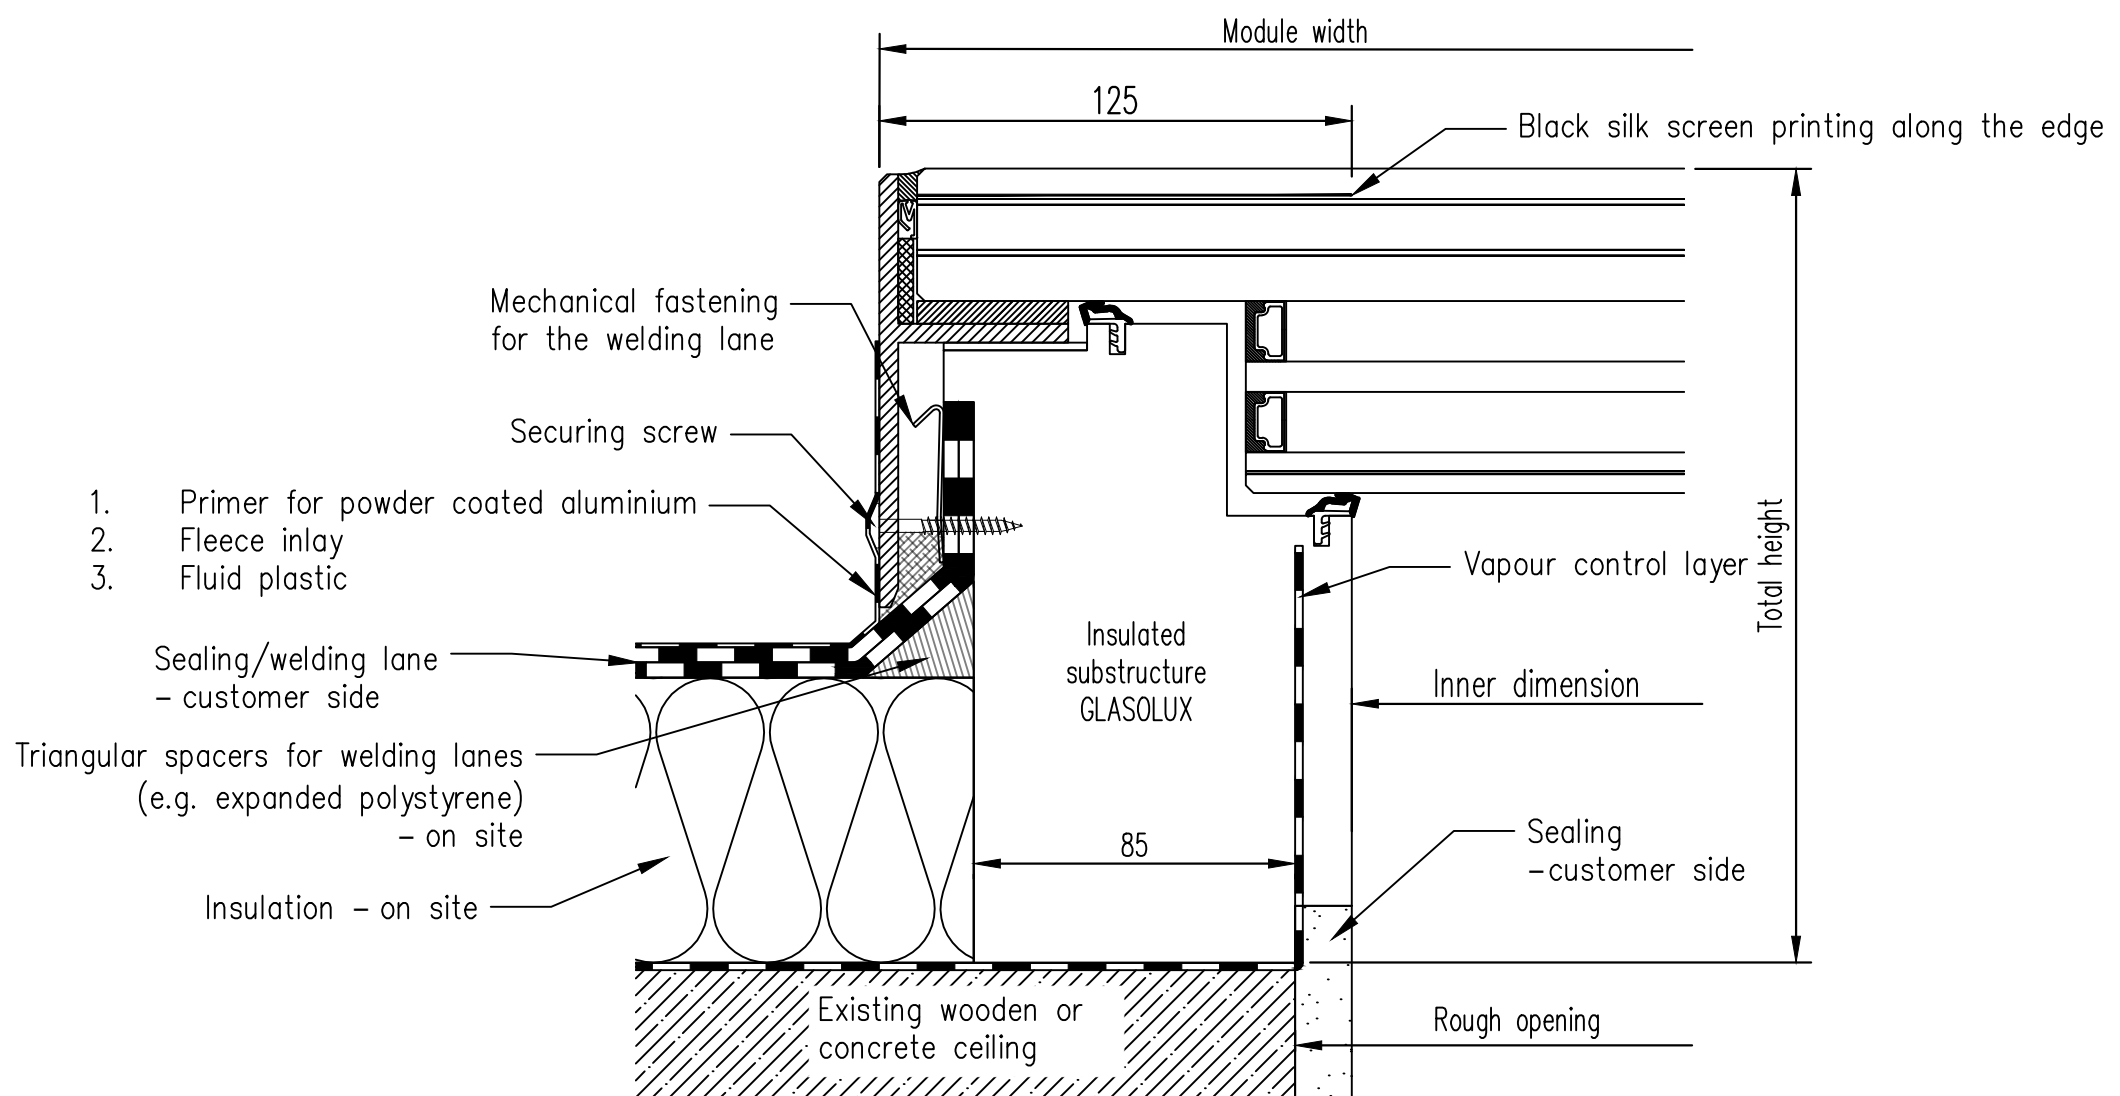

SkyVision Walk-On (Fluid plastic)

Maximum inner dimensions as square:
1225 x 1225 mm!
Maximum length/width:
2000 mm!

SkyVision WALK-ON Ecoline

Maximum dimensions as square: 2000 x 2000 mm!
 Maximum length/width: 3000 mm!

SkyVision WALK-ON Ecoline (Fluid plastic)

Maximum inner dimensions as square: 2000 x 2000 mm!
 Maximum length/width: 3000 mm!

SkyVision WALK-ON without insulation

Maximum inner dimensions as square:

2000 x 2000 mm!

Maximum length/width:

3000 mm! Maximum 4m²!

SkyVision WALK-ON without insulation – end

Maximum inner dimensions as square:
2000 x 2000 mm!
Maximum length/width:
3000 mm!

Var. 1

Var. 2