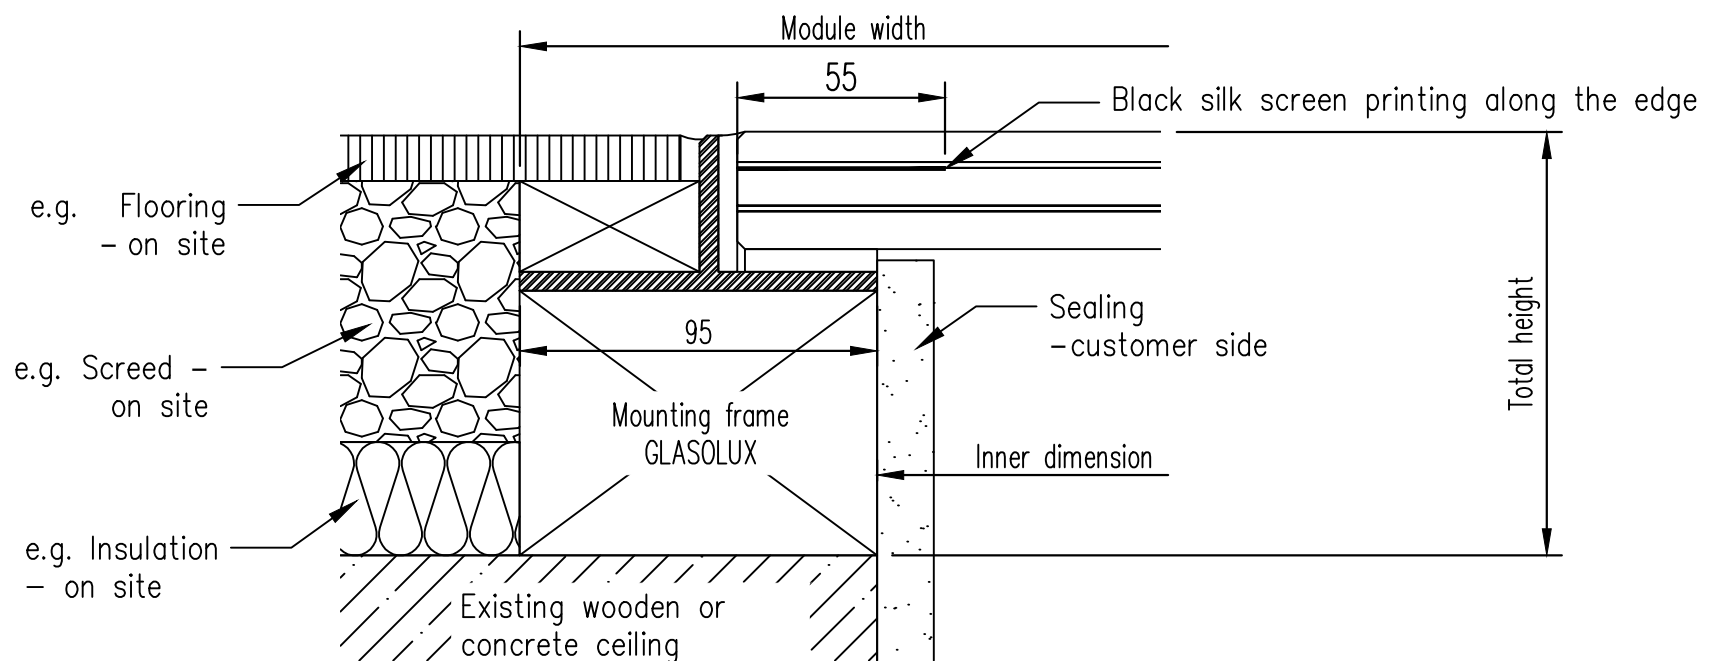

SkyVision WALK-ON Ecoline (Fluid plastic)

Maximum inner dimensions as square: 2000 x 2000 mm!
 Maximum length/width: 3000 mm!

SkyVision WALK-ON without insulation

Maximum inner dimensions as square:

2000 x 2000 mm!

Maximum length/width:

3000 mm! Maximum 4m²!

SkyVision WALK-ON without insulation – end

Maximum inner dimensions as square:
2000 x 2000 mm!
Maximum length/width:
3000 mm!

Var. 1

Var. 2