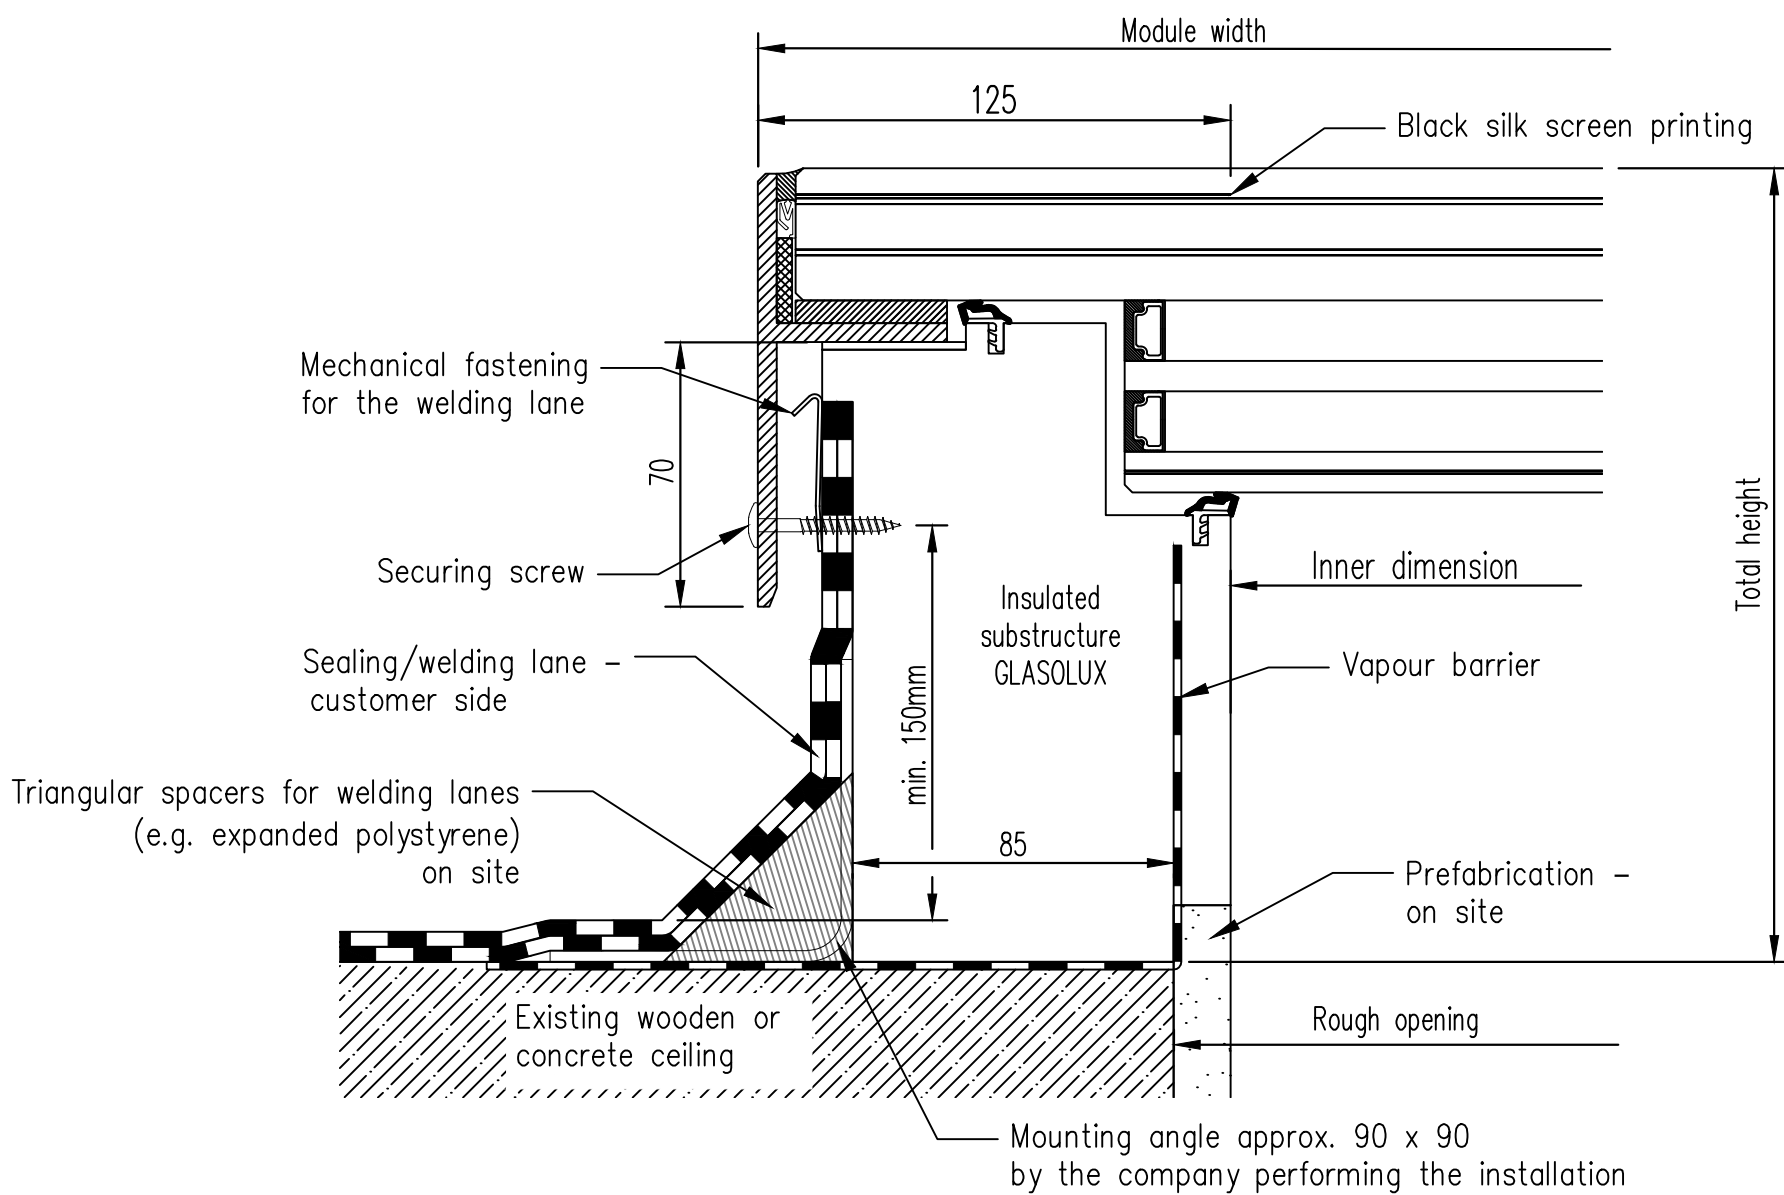

SkyVision WALK-ON

Maximum dimensions dimensions as square: 1225 x 1225 mm!
 Maximum length/width: 2000 mm!

SkyVision WALK-ON - End

Maximum inner dimensions as square:
2000 x 2000 mm!
Maximum length/width:
3000 mm!

SkyVision Walk-On (Fluid plastic)

Maximum inner dimensions as square:
1225 x 1225 mm!
Maximum length/width:
2000 mm!

SkyVision WALK-ON Ecoline

Maximum dimensions as square: 2000 x 2000 mm!
 Maximum length/width: 3000 mm!

SkyVision WALK-ON Ecoline (Fluid plastic)

Maximum inner dimensions as square: 2000 x 2000 mm!
 Maximum length/width: 3000 mm!

SkyVision WALK-ON without insulation

Maximum inner dimensions as square:

2000 x 2000 mm!

Maximum length/width:

3000 mm! Maximum 4m²!

SkyVision WALK-ON without insulation – end

Maximum inner dimensions as square:
2000 x 2000 mm!
Maximum length/width:
3000 mm!

Var. 1

Var. 2