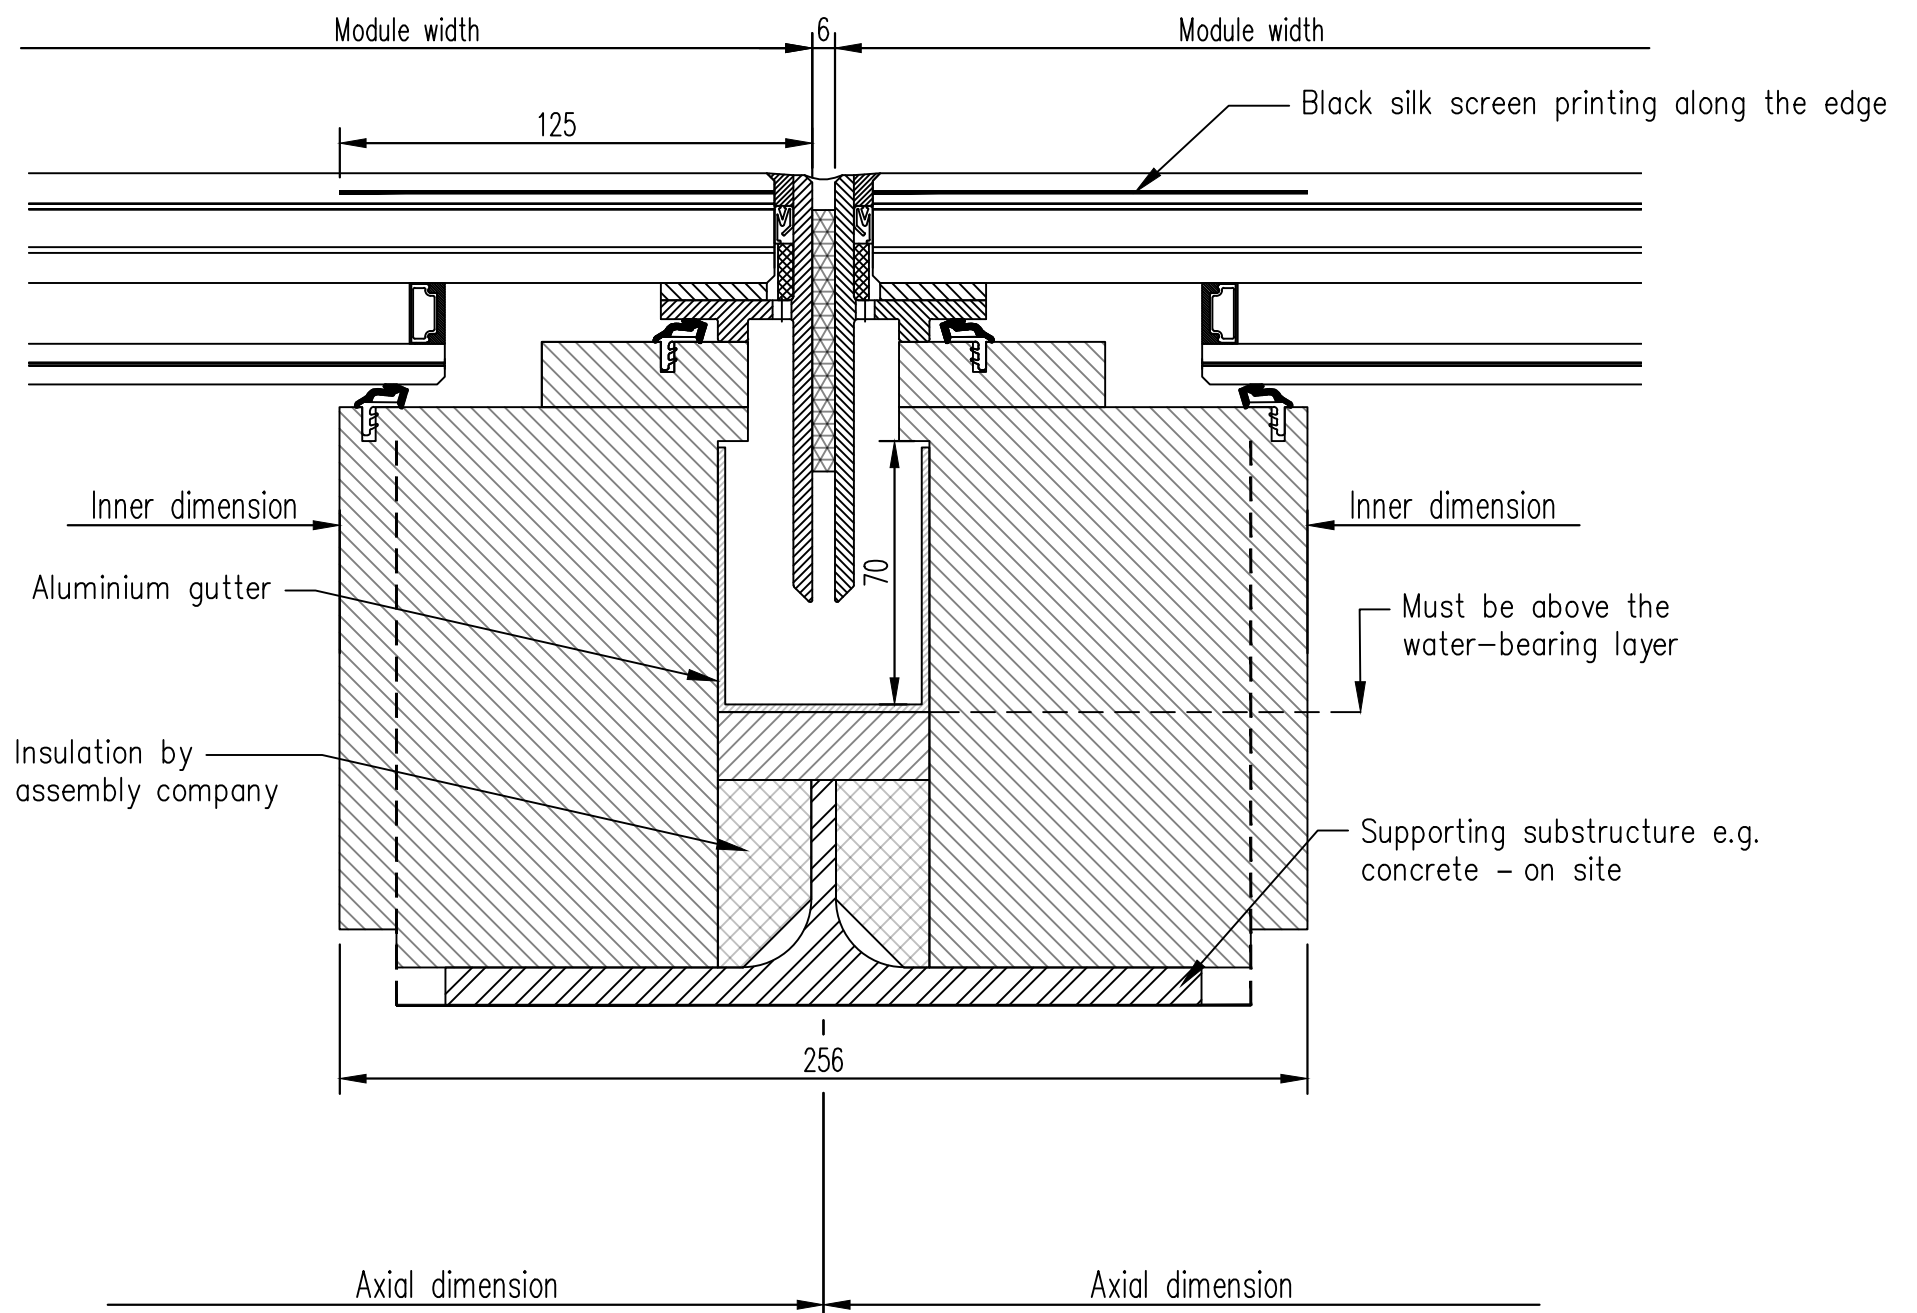

SkyVision WALK-ON

Maximum dimensions dimensions as square: 1225 x 1225 mm!
 Maximum length/width: 2000 mm!

SkyVision WALK-ON - End

Maximum inner dimensions as square:
2000 x 2000 mm!
Maximum length/width:
3000 mm!

SkyVision Walk-On (Fluid plastic)

Maximum inner dimensions as square:
1225 x 1225 mm!
Maximum length/width:
2000 mm!

SkyVision WALK-ON Ecoline

Maximum dimensions as square: 2000 x 2000 mm!
 Maximum length/width: 3000 mm!

SkyVision WALK-ON Ecoline (Fluid plastic)

Maximum inner dimensions as square: 2000 x 2000 mm!
 Maximum length/width: 3000 mm!

SkyVision WALK-ON without insulation

Maximum inner dimensions as square:

2000 x 2000 mm!

Maximum length/width:

3000 mm! Maximum 4m²!

SkyVision WALK-ON without insulation – end

Maximum inner dimensions as square:
2000 x 2000 mm!
Maximum length/width:
3000 mm!

Var. 1

Var. 2