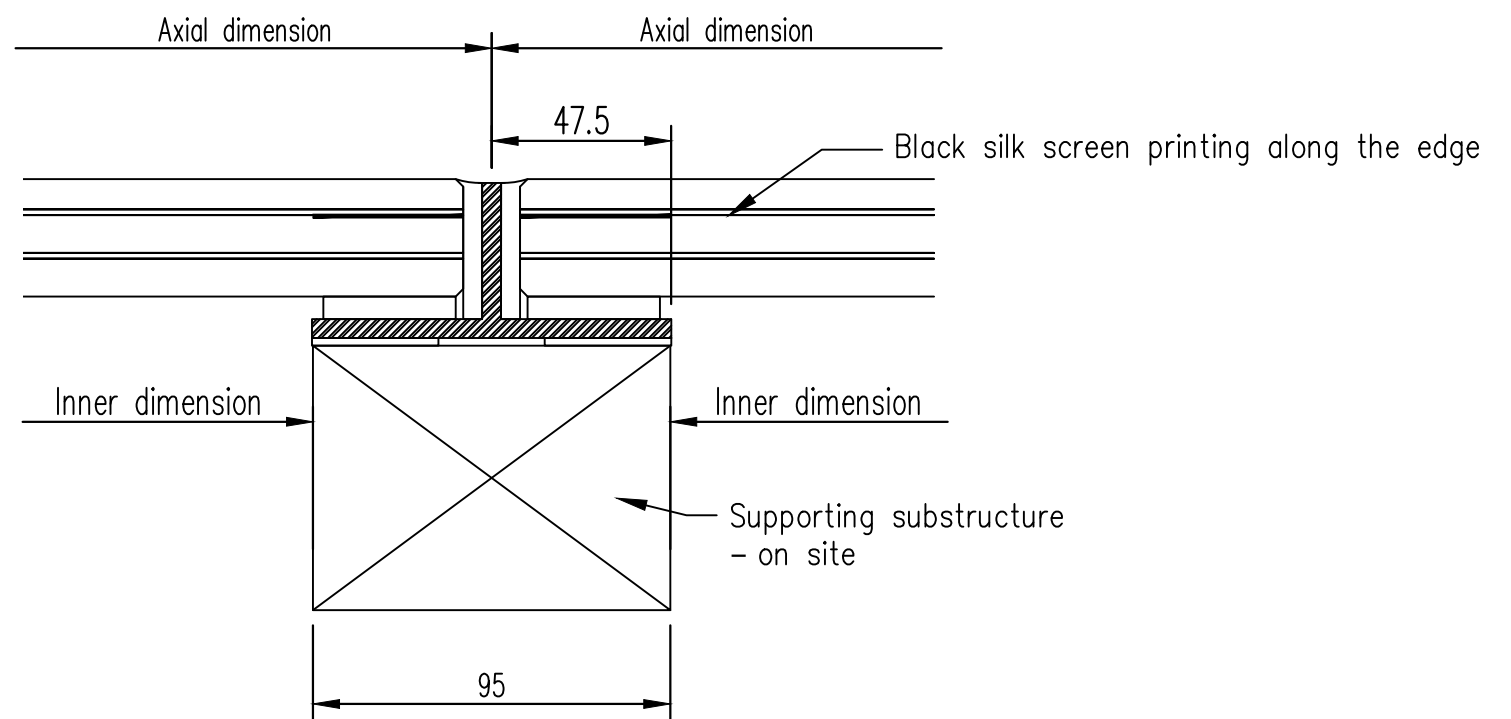

SkyVision WALKON without insulation – end

Maximum inner dimensions as square:
2000 x 2000 mm!
Maximum length/width:
3000 mm!

Var. 1

Var. 2