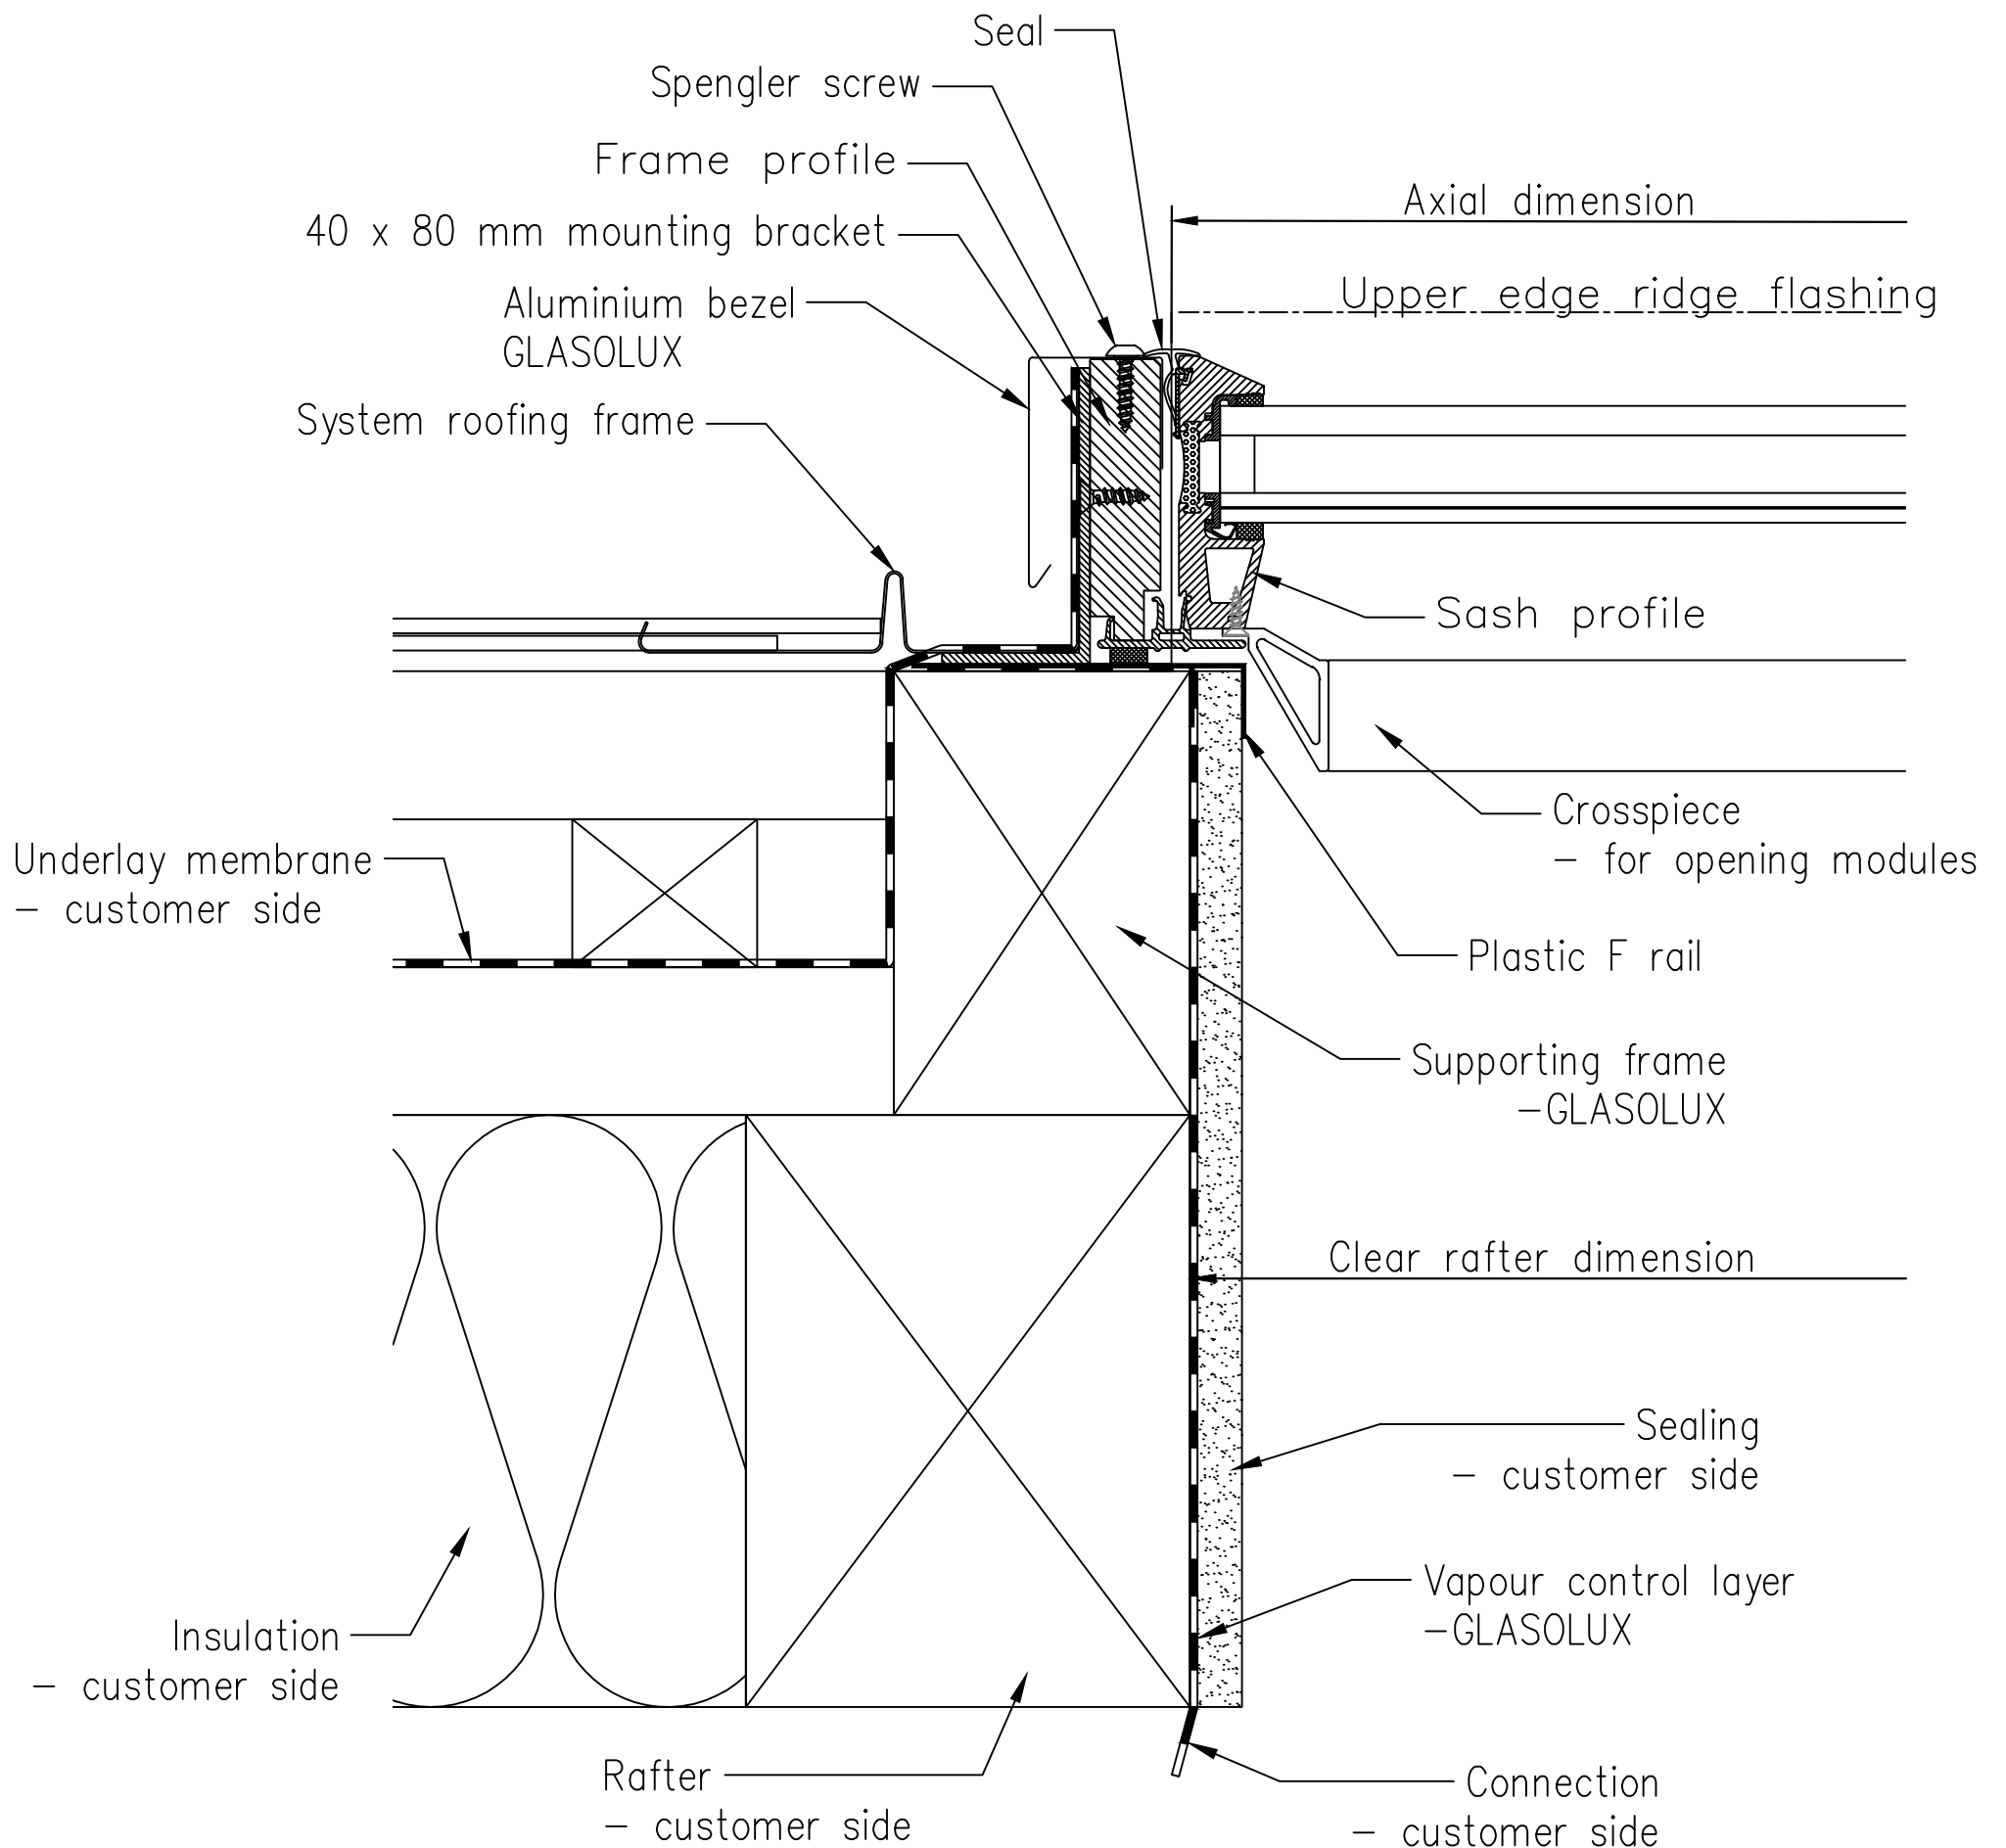

# A74 Continuous rooflight - lateral wall connection

# A74 Continuous rooflight - lateral connection - slate - intermediate rafter with intermediate rafter insulation

# A74 Continuous rooflight - lateral connection - slate - above-rafter with intermediate rafter insulation

# Continuous rooflight - lateral connection - tile - intermediate-rafter with intermediate rafter insulation